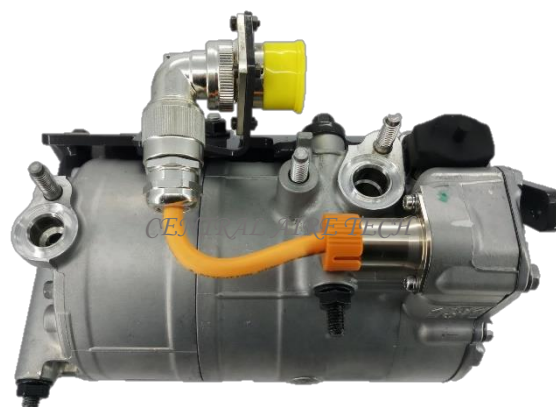

SANDEN   **CAT NO. 46-038**

COMPRESSOR TYPE: SHS33

CAR MODEL: FH 500

YEAR MODEL: 2013   GROOVE: ELECTRIC