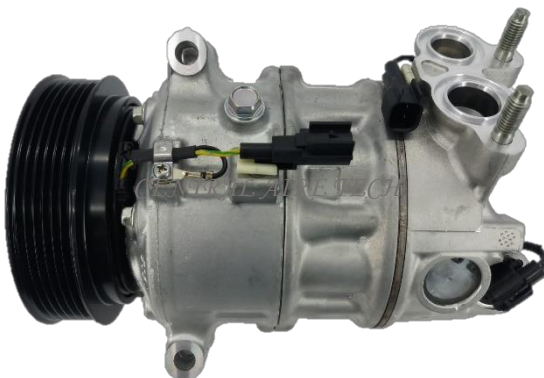

ZEXEL **CAT NO. 46-001**
 COMPRESSOR TYPE: DKS15CH (7EM)
 CAR MODEL: S40 2.0L
 YEAR MODEL: 1997 GROOVE: 6PK

ZEXEL **CAT NO. 46-002**
 COMPRESSOR TYPE: DKS15CH (4DM)
 CAR MODEL: S70 2.0/2.5L
 YEAR MODEL: 1998-1999 GROOVE: 6PK

COMPRESSOR TYPE: VS16
CAR MODEL: S60
YEAR MODEL: 2011-2014 **GROOVE: 6PK**

**SANDEN** **CAT NO. 46-018**

COMPRESSOR TYPE: SD7H15 (8EM JE)
CAR MODEL: TRUCK
YEAR MODEL: **GROOVE: 2A**

ZEXEL **CAT NO. 46-019**

COMPRESSOR TYPE: DKS15CH (7EM)
CAR MODEL: VOLVO 850 2.4L
YEAR MODEL: 1997 **GROOVE: 6PK**

ZEXEL **CAT NO. 46-020**

COMPRESSOR TYPE: DKS15CH (8EM)
CAR MODEL: VOLVO 850 2.4L
YEAR MODEL: 1997 **GROOVE: 6PK**

ZEXEL **CAT NO. 46-021**

COMPRESSOR TYPE: DKS15CH
CAR MODEL: VOLVO 960 2.5/2.8L
YEAR MODEL: 1997 **GROOVE: 6PK**

SANDEN **CAT NO. 46-022**

COMPRESSOR TYPE: SD7H15 (KG)
CAR MODEL: VOLVO 8244
YEAR MODEL: **GROOVE: 8PK**