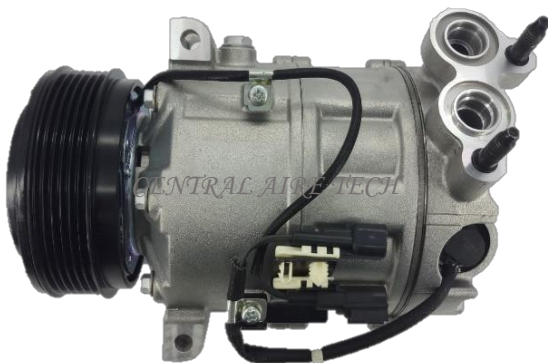

ZEXEL **CAT NO. 46-001**
 COMPRESSOR TYPE: DKS15CH (7EM)
 CAR MODEL: S40 2.0L
 YEAR MODEL: 1997 GROOVE: 6PK

ZEXEL **CAT NO. 46-002**
 COMPRESSOR TYPE: DKS15CH (4DM)
 CAR MODEL: S70 2.0/2.5L
 YEAR MODEL: 1998-1999 GROOVE: 6PK

SANDEN **CAT NO. 46-007**

COMPRESSOR TYPE: SD7H15 (8EM WV)
CAR MODEL: L70 TRUCK
YEAR MODEL: 1995-1998 GROOVE: 2A

VALEO **CAT NO. 46-008**

COMPRESSOR TYPE: DCS17EC
CAR MODEL: XC90
YEAR MODEL: 2005-2007 GROOVE: 6PK

VALEO **CAT NO. 46-009**

COMPRESSOR TYPE: DCS17EC
CAR MODEL: XC90 3.2L
YEAR MODEL: 2008-2014 GROOVE: 6PK

VALEO **CAT NO. 46-010**

COMPRESSOR TYPE: DCS17EC
CAR MODEL: XC90/XC60/R.ROVER 4.4L
YEAR MODEL: 2008 GROOVE: 6PK

VALEO **CAT NO. 46-011**

COMPRESSOR TYPE: DCS17EC (RSF)
CAR MODEL: S80 3.2L
YEAR MODEL: 2008 GROOVE: 6PK

VALEO **CAT NO. 46-012**

COMPRESSOR TYPE: DCS17EC (LSF)
CAR MODEL: S80 / V70 2.0L
YEAR MODEL: 2008 GROOVE: 5PK