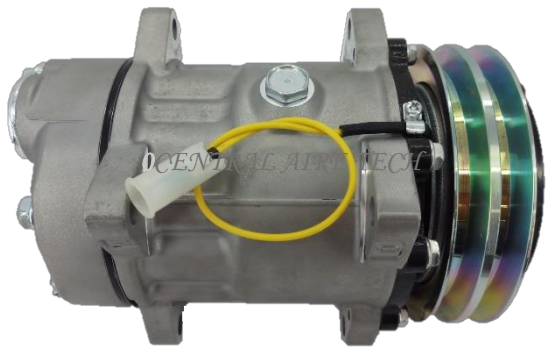

ZEXEL **CAT NO. 46-001**
 COMPRESSOR TYPE: DKS15CH (7EM)
 CAR MODEL: S40 2.0L
 YEAR MODEL: 1997 GROOVE: 6PK

ZEXEL **CAT NO. 46-002**
 COMPRESSOR TYPE: DKS15CH (4DM)
 CAR MODEL: S70 2.0/2.5L
 YEAR MODEL: 1998-1999 GROOVE: 6PK

ZEXEL **CAT NO. 46-003**
 COMPRESSOR TYPE: DKS17CH
 CAR MODEL: S80 2.8L
 YEAR MODEL: 1998-1999 GROOVE: 6PK

VALEO **CAT NO. 46-004**
 COMPRESSOR TYPE: DKS17D
 CAR MODEL: S60 / XC90 2.5L
 YEAR MODEL: 2005 GROOVE: 6PK

SANDEN **CAT NO. 46-005**
 COMPRESSOR TYPE: SD7H15 (WV)
 CAR MODEL: TRUCK FM12 8044
 YEAR MODEL: 1999-2004 GROOVE: 8PK

SANDEN **CAT NO. 46-006**
 COMPRESSOR TYPE: SD7H15 (WV)
 CAR MODEL: TRUCK FH16 4326/4324
 YEAR MODEL: 2005 GROOVE: 8PK

VALEO **CAT NO. 46-009**

COMPRESSOR TYPE: DCS17EC
CAR MODEL: XC90 3.2L
YEAR MODEL: 2008-2014 GROOVE: 6PK

VALEO **CAT NO. 46-010**

COMPRESSOR TYPE: DCS17EC
CAR MODEL: XC90/XC60/R.ROVER 4.4L
YEAR MODEL: 2008 GROOVE: 6PK