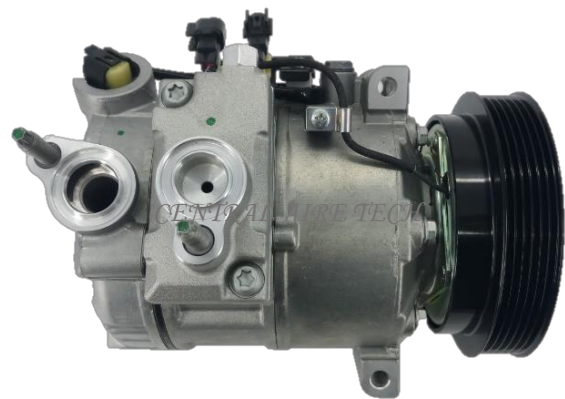

ZEXEL **CAT NO. 46-001**
 COMPRESSOR TYPE: DKS15CH (7EM)
 CAR MODEL: S40 2.0L
 YEAR MODEL: 1997 GROOVE: 6PK

ZEXEL **CAT NO. 46-002**
 COMPRESSOR TYPE: DKS15CH (4DM)
 CAR MODEL: S70 2.0/2.5L
 YEAR MODEL: 1998-1999 GROOVE: 6PK

SANDEN **CAT NO. 46-007**

COMPRESSOR TYPE: SD7H15 (8EM WV)
CAR MODEL: L70 TRUCK
YEAR MODEL: 1995-1998 GROOVE: 2A

VALEO **CAT NO. 46-008**

COMPRESSOR TYPE: DCS17EC
CAR MODEL: XC90
YEAR MODEL: 2005-2007 GROOVE: 6PK

VALEO **CAT NO. 46-009**

COMPRESSOR TYPE: DCS17EC
CAR MODEL: XC90 3.2L
YEAR MODEL: 2008-2014 GROOVE: 6PK

VALEO **CAT NO. 46-010**

COMPRESSOR TYPE: DCS17EC
CAR MODEL: XC90/XC60/R.ROVER 4.4L
YEAR MODEL: 2008 GROOVE: 6PK

VALEO **CAT NO. 46-011**

COMPRESSOR TYPE: DCS17EC (RSF)
CAR MODEL: S80 3.2L
YEAR MODEL: 2008 GROOVE: 6PK

VALEO **CAT NO. 46-012**

COMPRESSOR TYPE: DCS17EC (LSF)
CAR MODEL: S80 / V70 2.0L
YEAR MODEL: 2008 GROOVE: 5PK