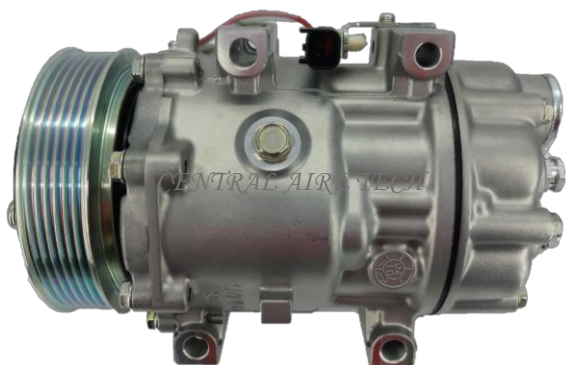

SANDEN **CAT NO. 46-025**
COMPRESSOR TYPE: SD7V16 (VQW)
CAR MODEL: S40/V50/C30 2.0L
YEAR MODEL: 2007-2010 GROOVE: 6PK