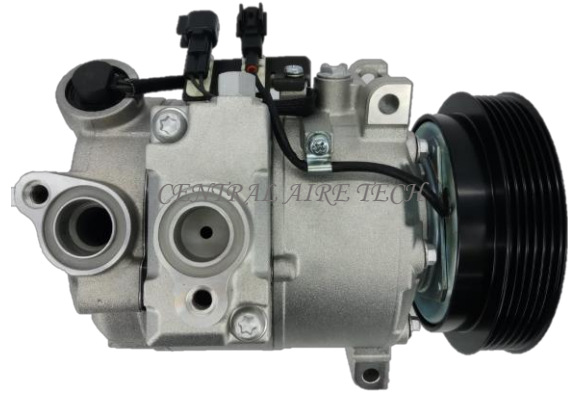

VALEO   **CAT NO. 46-008**

COMPRESSOR TYPE: DCS17EC
CAR MODEL: XC90
YEAR MODEL: 2005-2007   GROOVE: 6PK