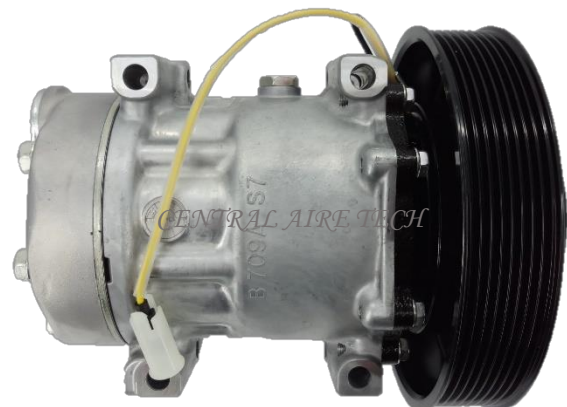

SANDEN   **CAT NO. 46-006**
COMPRESSOR TYPE: SD7H15 (WV)
CAR MODEL: TRUCK FH16 4326/4324
YEAR MODEL: 2005   GROOVE: 8PK