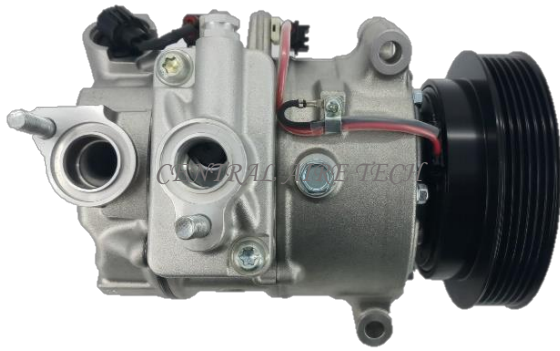

SANDEN   **CAT NO. 46-013**

COMPRESSOR TYPE: PXC16
CAR MODEL: S80
YEAR MODEL: 2011   **GROOVE: 6PK**