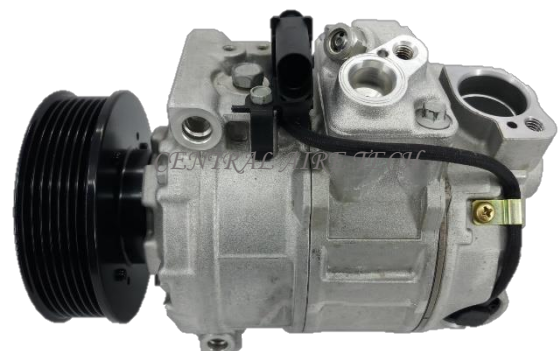

DENSO   **CAT NO. 45-036**
COMPRESSOR TYPE: 7SEU16C
CAR MODEL: TOUAREG 3.0L/3.6L V6
YEAR MODEL: 2009   **GROOVE: 7PK**