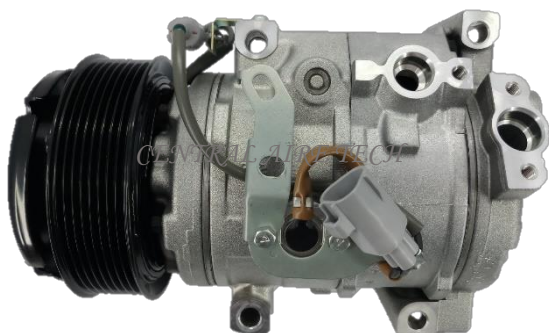

DENSO   **CAT NO. 44-160**
COMPRESSOR TYPE: 10S20/10SR19C
CAR MODEL: SEQUOIA 5.7L
YEAR MODEL: 2008-2018   **GROOVE: 8PK**