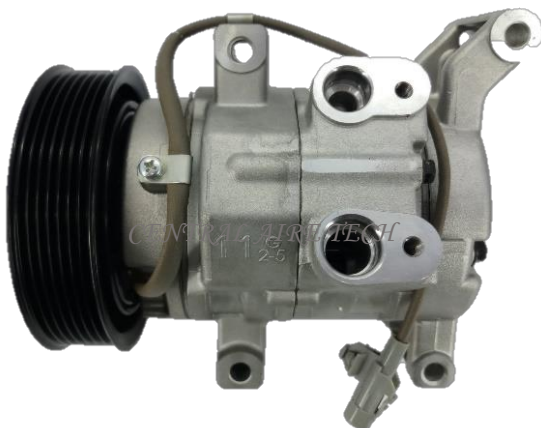

**SANDEN**                      **CAT NO. 44-001**  
**COMPRESSOR TYPE: TRS090**  
**CAR MODEL: ALTIS 3102 1.3L**  
**YEAR MODEL: 2003**                      **GROOVE: 6PK**

**SANDEN**                      **CAT NO. 44-002**  
**COMPRESSOR TYPE: TRSA11**  
**CAR MODEL: INNOVA 3701/3703 2.0L DSL**  
**YEAR MODEL: 2005**                      **GROOVE: 7PK**

**DENSO**                      **CAT NO. 44-003**  
**COMPRESSOR TYPE: 10PA15L**  
**CAR MODEL: ALTIS 1.8L**  
**YEAR MODEL: 2002**                      **GROOVE: 6PK**

**DENSO**                      **CAT NO. 44-004**  
**COMPRESSOR TYPE: 10S11C**  
**CAR MODEL: HI LUX 2.5/3.0L DSL**  
**YEAR MODEL: 2005**                      **GROOVE: 7PK**

**DENSO**                      **CAT NO. 44-005**  
**COMPRESSOR TYPE: 10S11C**  
**CAR MODEL: HI LUX 2.5/2.7L GAS**  
**YEAR MODEL: 2005**                      **GROOVE: 7PK**

**DENSO**                      **CAT NO. 44-006**  
**COMPRESSOR TYPE: 10S11C**  
**CAR MODEL: VIOS 1.3/1.5L**  
**YEAR MODEL: 2003**                      **GROOVE: 4PK**

**DENSO** **CAT NO. 44-007**  
 COMPRESSOR TYPE: 10S11C  
 CAR MODEL: VIOS 1.5L  
 YEAR MODEL: 2008 **GROOVE: 4PK**

**DENSO** **CAT NO. 44-008**  
 COMPRESSOR TYPE: 10S11C  
 CAR MODEL: HI LUX  
 YEAR MODEL: 2005 **GROOVE: 1A**