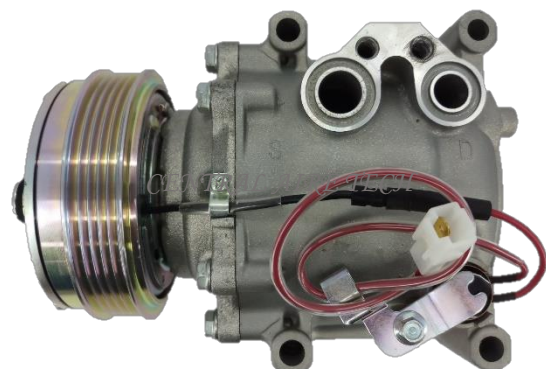

SANDEN   **CAT NO. 44-101**
COMPRESSOR TYPE: TRS090
CAR MODEL: COROLLA 3082/3094/3095
YEAR MODEL: 1998   **GROOVE: 5PK**