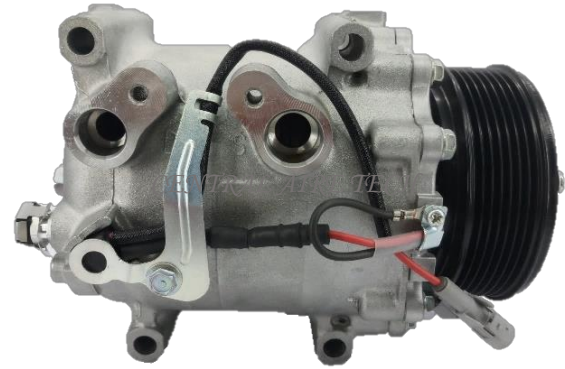

**SANDEN**                      **CAT NO. 44-001**  
**COMPRESSOR TYPE: TRS090**  
**CAR MODEL: ALTIS 3102 1.3L**  
**YEAR MODEL: 2003**                      **GROOVE: 6PK**

**SANDEN**                      **CAT NO. 44-002**  
**COMPRESSOR TYPE: TRSA11**  
**CAR MODEL: INNOVA 3701/3703 2.0L DSL**  
**YEAR MODEL: 2005**                      **GROOVE: 7PK**

**DENSO**                      **CAT NO. 44-003**  
**COMPRESSOR TYPE: 10PA15L**  
**CAR MODEL: ALTIS 1.8L**  
**YEAR MODEL: 2002**                      **GROOVE: 6PK**

**DENSO**                      **CAT NO. 44-004**  
**COMPRESSOR TYPE: 10S11C**  
**CAR MODEL: HI LUX 2.5/3.0L DSL**  
**YEAR MODEL: 2005**                      **GROOVE: 7PK**

**DENSO**                      **CAT NO. 44-005**  
**COMPRESSOR TYPE: 10S11C**  
**CAR MODEL: HI LUX 2.5/2.7L GAS**  
**YEAR MODEL: 2005**                      **GROOVE: 7PK**

**DENSO**                      **CAT NO. 44-006**  
**COMPRESSOR TYPE: 10S11C**  
**CAR MODEL: VIOS 1.3/1.5L**  
**YEAR MODEL: 2003**                      **GROOVE: 4PK**

**DENSO** **CAT NO. 44-011**  
 COMPRESSOR TYPE: 10SE13C  
 CAR MODEL: VIOS 1.3L  
 YEAR MODEL: 2014 **GROOVE: 4PK**

*CENTRAL AIRE TECH*

**DENSO** **CAT NO. 44-012**  
 COMPRESSOR TYPE:  
 CAR MODEL:  
 YEAR MODEL: **GROOVE: 4PK**