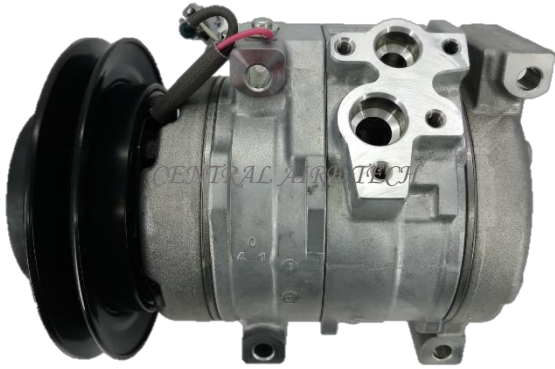

DENSO **CAT NO. 44-132**
COMPRESSOR TYPE: 10S15C (RSF)
CAR MODEL: DYNA (24V)
YEAR MODEL: GROOVE: 1A

CENTRAL AIRE TECH