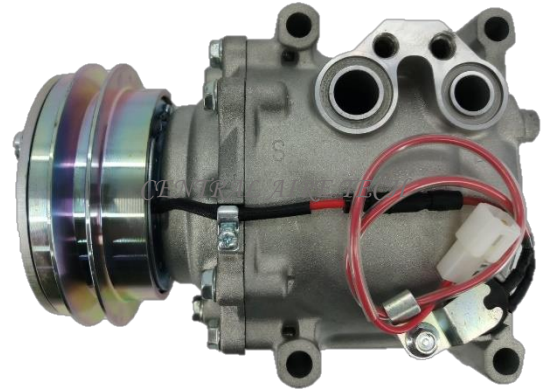

SANDEN   **CAT NO. 44-103**
COMPRESSOR TYPE: TRS090
CAR MODEL: FX 3029 2.5L DSL
YEAR MODEL: 1997   **GROOVE: 1A**