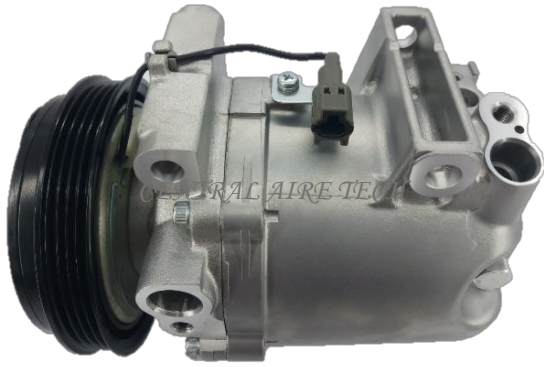

*CENTRAL AIRE TECH*

**ZEXEL**                      **CAT NO. 42-010**

**COMPRESSOR TYPE: DKV14G**  
**CAR MODEL: LEGACY/FORESTER 2.5L**  
**YEAR MODEL: 2005                      GROOVE: 4PK**

**ZEXEL**                      **CAT NO. 42-011**

**VALEO**                      **CAT NO. 42-013**  
**COMPRESSOR TYPE: DKV10R (TF)**  
**CAR MODEL: FORESTER/IMPREZA 2.0L**  
**YEAR MODEL: 2009**                      **GROOVE: 4PK**

**VALEO**                      **CAT NO. 42-014**  
**COMPRESSOR TYPE: DKV10R (EM)**  
**CAR MODEL: FORESTER/IMPREZA 2.0L**  
**YEAR MODEL: 2012**                      **GROOVE: 7PK**

**VALEO**                      **CAT NO. 42-015**  
**COMPRESSOR TYPE: DKV10R (SF)**  
**CAR MODEL: FORESTER 2.5L**  
**YEAR MODEL: 2012**                      **GROOVE: 6PK**

**VALEO**                      **CAT NO. 42-016**  
**COMPRESSOR TYPE: DKV10Z**  
**CAR MODEL: IMPREZA/XV/BRZ 2.0L**  
**YEAR MODEL: 2012**                      **GROOVE: 6PK**

**ZEXEL**                      **CAT NO. 42-017**  
**COMPRESSOR TYPE: DKV07G**  
**CAR MODEL: SAMBAR .66**  
**YEAR MODEL: 2011**                      **GROOVE: 4PK**

**CALSONIC**                      **CAT NO. 42-018**  
**COMPRESSOR TYPE: CR06B**  
**CAR MODEL: R2/STELLA**  
**YEAR MODEL: 2007-2008**                      **GROOVE: 4PK**