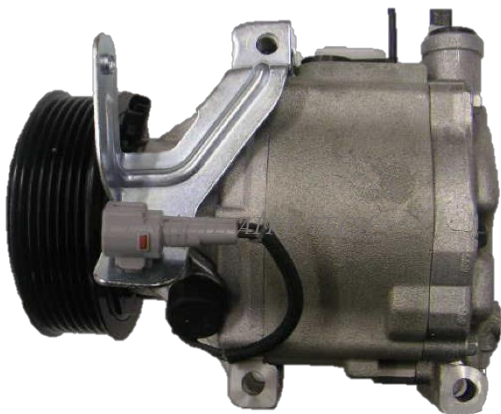

**DENSO**                      **CAT NO. 42-001**  
**COMPRESSOR TYPE: 10S15L**  
**CAR MODEL: LEGACY V 2.0L**  
**YEAR MODEL: 2011**                      **GROOVE: 7PK**

**DENSO**                      **CAT NO. 42-002**  
**COMPRESSOR TYPE: 10S17C**  
**CAR MODEL: OUTBACK 2.5L**  
**YEAR MODEL: 2011**                      **GROOVE: 4PK**

**DENSO**                      **CAT NO. 42-003**  
**COMPRESSOR TYPE: 10SR17C**  
**CAR MODEL: TRIBECA 3.0/3.6L**  
**YEAR MODEL: 2006**                      **GROOVE: 6PK**

**DENSO**                      **CAT NO. 42-004**  
**COMPRESSOR TYPE: SCSA08C**  
**CAR MODEL: LEGACY 2.0/2.5L**  
**YEAR MODEL: 2008**                      **GROOVE: 4PK**

**DENSO**                      **CAT NO. 42-005**  
**COMPRESSOR TYPE: SCSA08C**  
**CAR MODEL: OUTBACK 3.0L**  
**YEAR MODEL: 2008**                      **GROOVE: 7PK**

**DENSO**                      **CAT NO. 42-006**  
**COMPRESSOR TYPE: SCSA08C**  
**CAR MODEL: OUTBACK/LEGACY 3.0L**  
**YEAR MODEL: 2005-2009**                      **GROOVE: 6PK**

**DENSO**                      **CAT NO. 42-007**

**COMPRESSOR TYPE: SCSA08H**  
**CAR MODEL: BRZ/TYT. GT 2.4L**  
**YEAR MODEL: 2013                      GROOVE: 6PK**

**DENSO**                      **CAT NO. 42-008**