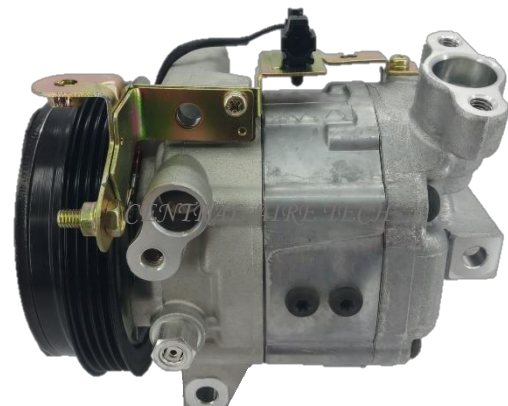

**COMPRESSOR TYPE: TSE14C**  
**CAR MODEL: OUTBACK 2.5L**  
**YEAR MODEL: 2014                      GROOVE: 6PK**

**DENSO**                      **CAT NO. 42-009**

**COMPRESSOR TYPE: TV12C**  
**CAR MODEL: LEGACY/LIBERTY 2.2L**  
**YEAR MODEL: 1997                      GROOVE: 4PK**

*CENTRAL AIRE TECH*

**ZEXEL**                      **CAT NO. 42-010**

**COMPRESSOR TYPE: DKV14G**  
**CAR MODEL: LEGACY/FORESTER 2.5L**  
**YEAR MODEL: 2005                      GROOVE: 4PK**

**ZEXEL**                      **CAT NO. 42-011**

**COMPRESSOR TYPE: DKV14G**  
**CAR MODEL: OUTBACK 3.0L**  
**YEAR MODEL: 2001-2004                      GROOVE: 6PK**

**ZEXEL**                      **CAT NO. 42-012**

**COMPRESSOR TYPE: DKV14G**  
**CAR MODEL: FORESTER 2.5L**  
**YEAR MODEL: 2005                      GROOVE: 4PK**

**VALEO**                      **CAT NO. 42-013**  
**COMPRESSOR TYPE: DKV10R (TF)**  
**CAR MODEL: FORESTER/IMPREZA 2.0L**  
**YEAR MODEL: 2009**                      **GROOVE: 4PK**

**VALEO**                      **CAT NO. 42-014**  
**COMPRESSOR TYPE: DKV10R (EM)**  
**CAR MODEL: FORESTER/IMPREZA 2.0L**  
**YEAR MODEL: 2012**                      **GROOVE: 7PK**