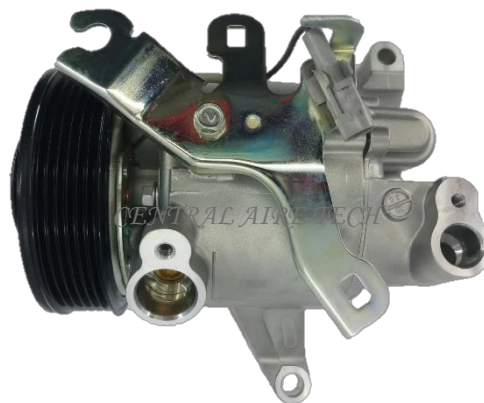

**ZEXEL**                      **CAT NO. 42-025**  
**COMPRESSOR TYPE: DKV14D**  
**CAR MODEL: LEGACY/IMPREZA 2.0L**  
**YEAR MODEL: 1995**                      **GROOVE: 4PK**

**CALSONIC**                      **CAT NO. 42-026**  
**COMPRESSOR TYPE: CR14 (BH 3 PINS)**  
**CAR MODEL: IMPREZA 2.5/3.0L**  
**YEAR MODEL: 2005**                      **GROOVE: 4PK**

**ZEXEL**                      **CAT NO. 42-027**  
**COMPRESSOR TYPE: DKS15CH**  
**CAR MODEL: LEGACY 2.2L GAS**  
**YEAR MODEL: 1995**                      **GROOVE: 4PK**

*CENTRAL AIRE TECH*

**ZEXEL**                      **CAT NO. 42-028**  
**COMPRESSOR TYPE: DCW17B**  
**CAR MODEL: LEGACY 2.2L**  
**YEAR MODEL: 1990-1992**                      **GROOVE: 4PK**

**ZEXEL**                      **CAT NO. 42-029**  
**COMPRESSOR TYPE: DKV11D (BH)**  
**CAR MODEL: FORESTER GAS**  
**YEAR MODEL: 1998**                      **GROOVE: 4PK**

**ZEXEL**                      **CAT NO. 42-030**  
**COMPRESSOR TYPE: DKV11D**  
**CAR MODEL: IMPREZA**  
**YEAR MODEL:**                      **GROOVE: 4PK**

CENTRAL AIRE TECH

**ZEXEL** **CAT NO. 42-031**

**COMPRESSOR TYPE: DCW17BE**  
**CAR MODEL: SVX 3.3L**  
**YEAR MODEL: 1992-1997 GROOVE: 4PK**

**VALEO** **CAT NO. 42-032**

**COMPRESSOR TYPE: DKV10Z**  
**CAR MODEL: IMPREZA 2.0L GAS**  
**YEAR MODEL: 2016 GROOVE: 6PK**