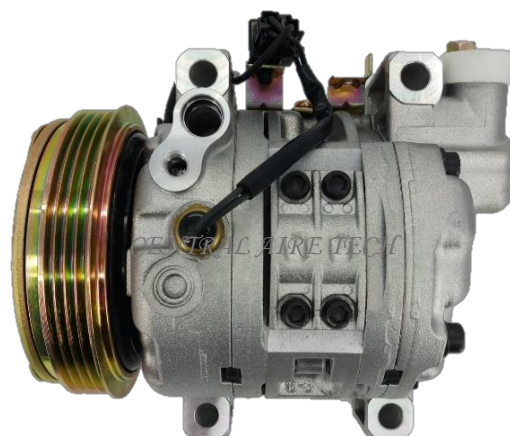

ZEXEL   **CAT NO. 42-028**
COMPRESSOR TYPE: DCW17B
CAR MODEL: LEGACY 2.2L
YEAR MODEL: 1990-1992   **GROOVE: 4PK**

ZEXEL   **CAT NO. 42-030**
COMPRESSOR TYPE: DKV11D
CAR MODEL: IMPREZA
YEAR MODEL: **GROOVE: 4PK**