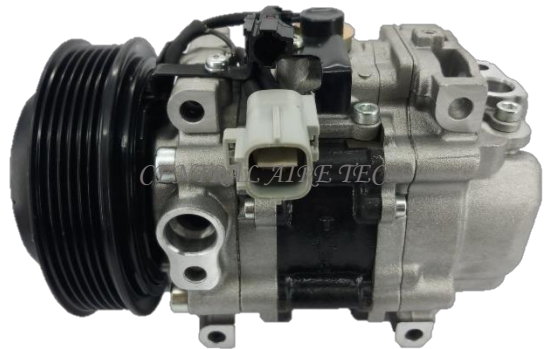

**VALEO**                      **CAT NO. 42-013**  
**COMPRESSOR TYPE: DKV10R (TF)**  
**CAR MODEL: FORESTER/IMPREZA 2.0L**  
**YEAR MODEL: 2009**                      **GROOVE: 4PK**

**VALEO**                      **CAT NO. 42-014**  
**COMPRESSOR TYPE: DKV10R (EM)**  
**CAR MODEL: FORESTER/IMPREZA 2.0L**  
**YEAR MODEL: 2012**                      **GROOVE: 7PK**

**VALEO**                      **CAT NO. 42-015**  
**COMPRESSOR TYPE: DKV10R (SF)**  
**CAR MODEL: FORESTER 2.5L**  
**YEAR MODEL: 2012**                      **GROOVE: 6PK**

**VALEO**                      **CAT NO. 42-016**  
**COMPRESSOR TYPE: DKV10Z**  
**CAR MODEL: IMPREZA/XV/BRZ 2.0L**  
**YEAR MODEL: 2012**                      **GROOVE: 6PK**

**ZEXEL**                      **CAT NO. 42-017**  
**COMPRESSOR TYPE: DKV07G**  
**CAR MODEL: SAMBAR .66**  
**YEAR MODEL: 2011**                      **GROOVE: 4PK**

**CALSONIC**                      **CAT NO. 42-018**  
**COMPRESSOR TYPE: CR06B**  
**CAR MODEL: R2/STELLA**  
**YEAR MODEL: 2007-2008**                      **GROOVE: 4PK**

**DENSO**      **CAT NO. 42-021**  
**COMPRESSOR TYPE: TV14C**  
**CAR MODEL: OUTBACK**  
**YEAR MODEL:**      **GROOVE: 6PK**

**VALEO**      **CAT NO. 42-022**  
**COMPRESSOR TYPE: VCS14E**  
**CAR MODEL: FORESTER 2.5**  
**YEAR MODEL: 2019-2020**      **GROOVE: 6PK**