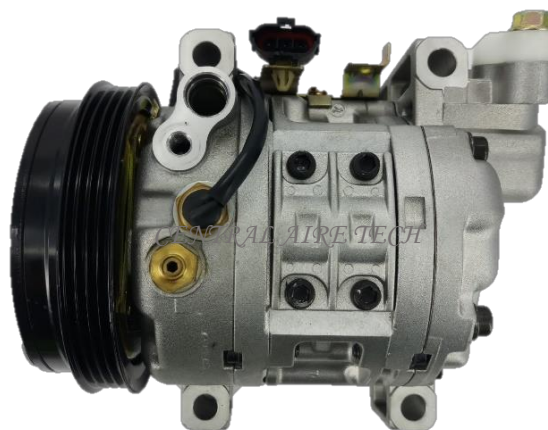

**ZEXEL**                      **CAT NO. 42-029**  
**COMPRESSOR TYPE: DKV11D (BH)**  
**CAR MODEL: FORESTER GAS**  
**YEAR MODEL: 1998**                      **GROOVE: 4PK**

**ZEXEL**                      **CAT NO. 42-030**  
**COMPRESSOR TYPE: DKV11D**  
**CAR MODEL: IMPREZA**  
**YEAR MODEL:**                      **GROOVE: 4PK**

CENTRAL AIRE TECH

**ZEXEL** **CAT NO. 42-031**

**COMPRESSOR TYPE: DCW17BE**  
**CAR MODEL: SVX 3.3L**  
**YEAR MODEL: 1992-1997 GROOVE: 4PK**

**VALEO** **CAT NO. 42-032**

**COMPRESSOR TYPE: DKV10Z**  
**CAR MODEL: IMPREZA 2.0L GAS**  
**YEAR MODEL: 2016 GROOVE: 6PK**

**ZEXEL** **CAT NO. 42-033**

**COMPRESSOR TYPE: DKV11D**  
**CAR MODEL: IMPREZA WRX GC8**  
**YEAR MODEL: 1995-1997 GROOVE: 4PK**

**ZEXEL** **CAT NO. 42-034**

**COMPRESSOR TYPE: DKV14D (SH 3PINS)**  
**CAR MODEL: LEGACY III ESTATE**  
**YEAR MODEL: 1998 GROOVE: 4PK**