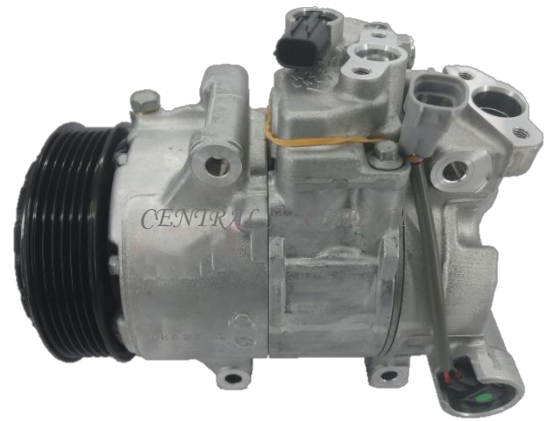

**DENSO**                      **CAT NO. 42-001**  
**COMPRESSOR TYPE: 10S15L**  
**CAR MODEL: LEGACY V 2.0L**  
**YEAR MODEL: 2011**                      **GROOVE: 7PK**

**DENSO**                      **CAT NO. 42-002**  
**COMPRESSOR TYPE: 10S17C**  
**CAR MODEL: OUTBACK 2.5L**  
**YEAR MODEL: 2011**                      **GROOVE: 4PK**

**DENSO**                      **CAT NO. 42-003**  
**COMPRESSOR TYPE: 10SR17C**  
**CAR MODEL: TRIBECA 3.0/3.6L**  
**YEAR MODEL: 2006**                      **GROOVE: 6PK**

**DENSO**                      **CAT NO. 42-004**  
**COMPRESSOR TYPE: SCSA08C**  
**CAR MODEL: LEGACY 2.0/2.5L**  
**YEAR MODEL: 2008**                      **GROOVE: 4PK**

**DENSO**                      **CAT NO. 42-005**  
**COMPRESSOR TYPE: SCSA08C**  
**CAR MODEL: OUTBACK 3.0L**  
**YEAR MODEL: 2008**                      **GROOVE: 7PK**

**DENSO**                      **CAT NO. 42-006**  
**COMPRESSOR TYPE: SCSA08C**  
**CAR MODEL: OUTBACK/LEGACY 3.0L**  
**YEAR MODEL: 2005-2009**                      **GROOVE: 6PK**

**DENSO**                      **CAT NO. 42-007**

**COMPRESSOR TYPE: SCSA08H**  
**CAR MODEL: BRZ/TYT. GT 2.4L**  
**YEAR MODEL: 2013                      GROOVE: 6PK**

**DENSO**                      **CAT NO. 42-008**