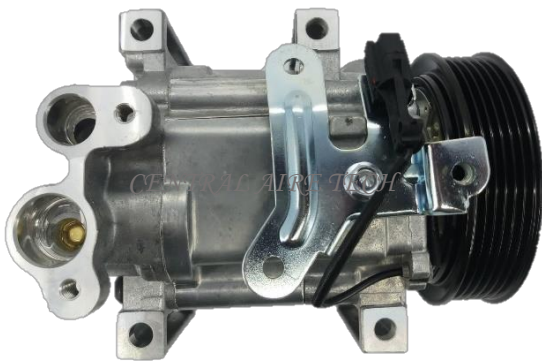

*CENTRAL AIRE TECH*

**ZEXEL**                      **CAT NO. 42-010**

**COMPRESSOR TYPE: DKV14G**  
**CAR MODEL: LEGACY/FORESTER 2.5L**  
**YEAR MODEL: 2005                      GROOVE: 4PK**

**ZEXEL**                      **CAT NO. 42-011**

**COMPRESSOR TYPE: DKV14G**  
**CAR MODEL: OUTBACK 3.0L**  
**YEAR MODEL: 2001-2004                      GROOVE: 6PK**

**ZEXEL**                      **CAT NO. 42-012**

**COMPRESSOR TYPE: DKV14G**  
**CAR MODEL: FORESTER 2.5L**  
**YEAR MODEL: 2005                      GROOVE: 4PK**

**VALEO**                      **CAT NO. 42-013**  
**COMPRESSOR TYPE: DKV10R (TF)**  
**CAR MODEL: FORESTER/IMPREZA 2.0L**  
**YEAR MODEL: 2009**                      **GROOVE: 4PK**

**VALEO**                      **CAT NO. 42-014**  
**COMPRESSOR TYPE: DKV10R (EM)**  
**CAR MODEL: FORESTER/IMPREZA 2.0L**  
**YEAR MODEL: 2012**                      **GROOVE: 7PK**

**VALEO**                      **CAT NO. 42-015**  
**COMPRESSOR TYPE: DKV10R (SF)**  
**CAR MODEL: FORESTER 2.5L**  
**YEAR MODEL: 2012**                      **GROOVE: 6PK**

**VALEO**                      **CAT NO. 42-016**  
**COMPRESSOR TYPE: DKV10Z**  
**CAR MODEL: IMPREZA/XV/BRZ 2.0L**  
**YEAR MODEL: 2012**                      **GROOVE: 6PK**