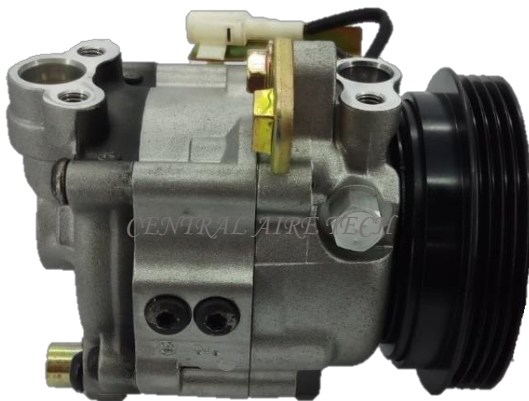

*CENTRAL AIRE TECH*

**ZEXEL**                      **CAT NO. 42-010**

**COMPRESSOR TYPE: DKV14G**  
**CAR MODEL: LEGACY/FORESTER 2.5L**  
**YEAR MODEL: 2005                      GROOVE: 4PK**

**ZEXEL**                      **CAT NO. 42-011**

**COMPRESSOR TYPE: DKV14G**  
**CAR MODEL: OUTBACK 3.0L**  
**YEAR MODEL: 2001-2004                      GROOVE: 6PK**

**ZEXEL**                      **CAT NO. 42-012**

**COMPRESSOR TYPE: DKV14G**  
**CAR MODEL: FORESTER 2.5L**  
**YEAR MODEL: 2005                      GROOVE: 4PK**

**VALEO**                      **CAT NO. 42-013**  
**COMPRESSOR TYPE: DKV10R (TF)**  
**CAR MODEL: FORESTER/IMPREZA 2.0L**  
**YEAR MODEL: 2009**                      **GROOVE: 4PK**

**VALEO**                      **CAT NO. 42-014**  
**COMPRESSOR TYPE: DKV10R (EM)**  
**CAR MODEL: FORESTER/IMPREZA 2.0L**  
**YEAR MODEL: 2012**                      **GROOVE: 7PK**

**VALEO**                      **CAT NO. 42-015**  
**COMPRESSOR TYPE: DKV10R (SF)**  
**CAR MODEL: FORESTER 2.5L**  
**YEAR MODEL: 2012**                      **GROOVE: 6PK**

**VALEO**                      **CAT NO. 42-016**  
**COMPRESSOR TYPE: DKV10Z**  
**CAR MODEL: IMPREZA/XV/BRZ 2.0L**  
**YEAR MODEL: 2012**                      **GROOVE: 6PK**