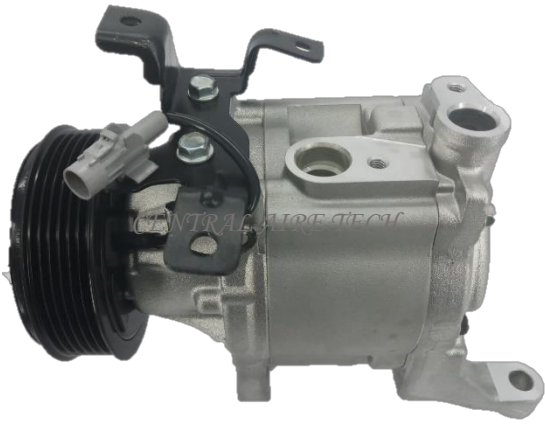

**DENSO**                      **CAT NO. 42-001**  
**COMPRESSOR TYPE: 10S15L**  
**CAR MODEL: LEGACY V 2.0L**  
**YEAR MODEL: 2011**                      **GROOVE: 7PK**

**DENSO**                      **CAT NO. 42-002**  
**COMPRESSOR TYPE: 10S17C**  
**CAR MODEL: OUTBACK 2.5L**  
**YEAR MODEL: 2011**                      **GROOVE: 4PK**

**DENSO**                      **CAT NO. 42-003**  
**COMPRESSOR TYPE: 10SR17C**  
**CAR MODEL: TRIBECA 3.0/3.6L**  
**YEAR MODEL: 2006**                      **GROOVE: 6PK**

**DENSO**                      **CAT NO. 42-004**  
**COMPRESSOR TYPE: SCSA08C**  
**CAR MODEL: LEGACY 2.0/2.5L**  
**YEAR MODEL: 2008**                      **GROOVE: 4PK**

**DENSO**                      **CAT NO. 42-005**  
**COMPRESSOR TYPE: SCSA08C**  
**CAR MODEL: OUTBACK 3.0L**  
**YEAR MODEL: 2008**                      **GROOVE: 7PK**

**DENSO**                      **CAT NO. 42-006**  
**COMPRESSOR TYPE: SCSA08C**  
**CAR MODEL: OUTBACK/LEGACY 3.0L**  
**YEAR MODEL: 2005-2009**                      **GROOVE: 6PK**

**DENSO**                      **CAT NO. 42-007**

**COMPRESSOR TYPE: SCSA08H**  
**CAR MODEL: BRZ/TYT. GT 2.4L**  
**YEAR MODEL: 2013                      GROOVE: 6PK**

**DENSO**                      **CAT NO. 42-008**