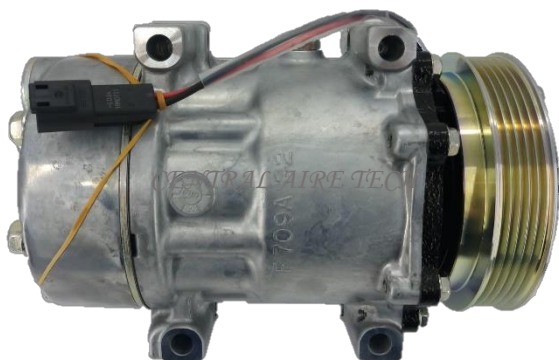

SANDEN   **CAT NO. 37-031**

COMPRESSOR TYPE: SD7H15 (SQ)
CAR MODEL: TRUCKS KERAX
YEAR MODEL: 1996- 2006   GROOVE: 5PK