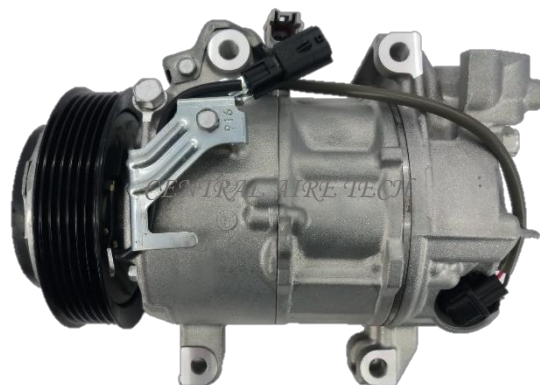

**SANDEN CAT NO. 37-003**

COMPRESSOR TYPE: SD6V12 (VGE)  
 CAR MODEL: CLIO/KANGOO/MEGANE  
 YEAR MODEL: GROOVE: 6PK

**VALEO CAT NO. 37-004**

COMPRESSOR TYPE: DCS17EC  
 CAR MODEL: LAGUNA III 2.0/2.3L  
 YEAR MODEL: 2007-2010 GROOVE: 7PK

**VALEO CAT NO. 37-005**

COMPRESSOR TYPE: DCS17E  
 CAR MODEL: LAGUNA III 1.5L  
 YEAR MODEL: 2007-2010 GROOVE: 6PK

**CALSONIC CAT NO. 37-006**

COMPRESSOR TYPE: CR12S  
 CAR MODEL: FLUENCE 2.0L  
 YEAR MODEL: 2012 GROOVE: 6PK

**CALSONIC**      **CAT NO. 37-007**

**COMPRESSOR TYPE: CR12S**  
**CAR MODEL: FLUENCE 1.6L**  
**YEAR MODEL: 2011**      **GROOVE: 6PK**

**DENSO**      **CAT NO. 37-008**

**COMPRESSOR TYPE: 6SBU16C**  
**CAR MODEL: RENAULT**  
**YEAR MODEL:**      **GROOVE: 6PK**

*CENTRAL AIRE TECH*

**VALEO**      **CAT NO. 37-011**

**COMPRESSOR TYPE: 5CVC**  
**CAR MODEL: MEGANE II**  
**YEAR MODEL:**      **GROOVE: 7PK**

**CALSONIC**      **CAT NO. 37-012**

**COMPRESSOR TYPE: CR12S**  
**CAR MODEL: CAPTUR ICONIC 2.0L**  
**YEAR MODEL:**      **GROOVE: 7PK**