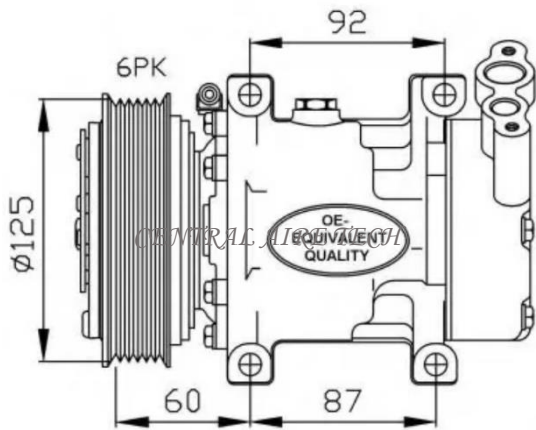

**DELPHI CAT NO. 37-001**

COMPRESSOR TYPE: V5  
 CAR MODEL: LAGUNA II  
 YEAR MODEL: GROOVE: 6PK

**DELPHI CAT NO. 37-002**

COMPRESSOR TYPE: V5  
 CAR MODEL: MEGANE / SCENIC  
 YEAR MODEL: 2001-2002 GROOVE: 6PK