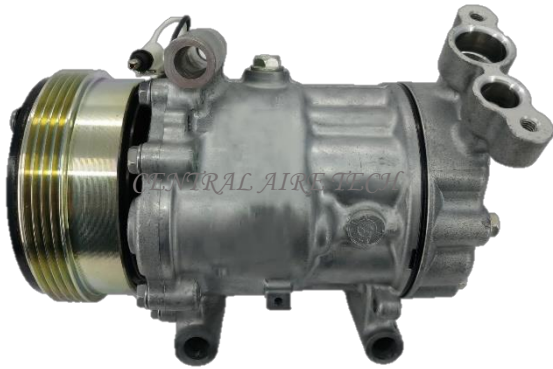

SANDEN   **CAT NO. 37-025**
COMPRESSOR TYPE: SD6V12 (VGL)
CAR MODEL: CLIO
YEAR MODEL: 2006   **GROOVE: 4PK**