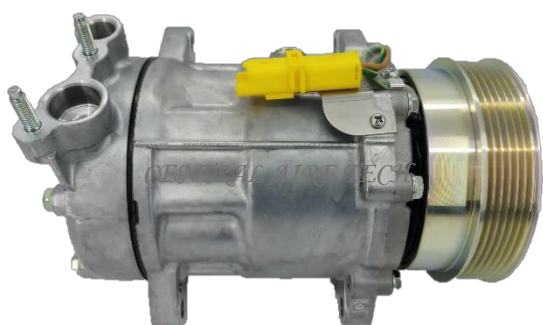

SANDEN **CAT NO. 34-003**
COMPRESSOR TYPE: SD6V12 (VEB)
CAR MODEL: 307
YEAR MODEL: 2007 **GROOVE: 6PK**

SANDEN **CAT NO. 34-004**
COMPRESSOR TYPE: SD6C12 (CEC)
CAR MODEL: 207/307/C2 135I
YEAR MODEL: 2007 **GROOVE: 6PK**

VALEO **CAT NO. 34-005**
COMPRESSOR TYPE: DKV06R (3DM)
CAR MODEL: 107/TYT. AYGO
YEAR MODEL: 2015 **GROOVE: 6PK**

VALEO **CAT NO. 34-006**
COMPRESSOR TYPE: DKV06R (4DM)
CAR MODEL: 107 1.4
YEAR MODEL: 2005-2014 **GROOVE: 6PK**

SANDEN **CAT NO. 34-007**
COMPRESSOR TYPE: SD7C16 (CRN)
CAR MODEL: 407 1327/1392E 1.6L
YEAR MODEL: GROOVE: 6PK

SANDEN **CAT NO. 34-008**
COMPRESSOR TYPE: SD7V16 (8EM VTA)
CAR MODEL: 307 1228
YEAR MODEL: 2000 GROOVE: 6PK

SANDEN **CAT NO. 34-009**
COMPRESSOR TYPE: SD7V16 (6EM VPL)
CAR MODEL: 206/CITROEN C5
YEAR MODEL: 2002 GROOVE: 6PK

SANDEN **CAT NO. 34-010**
COMPRESSOR TYPE: SD7V16 (VPK)
CAR MODEL: 406/607 2.0L
YEAR MODEL: 2000 GROOVE: 6PK