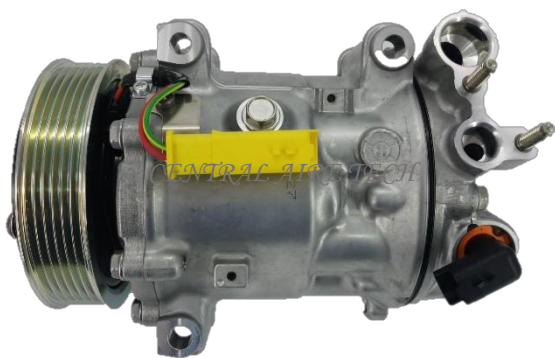

SANDEN **CAT NO. 34-001**
COMPRESSOR TYPE: SD6V12 (8EM VFD)
CAR MODEL: 607 1412 2.2L
YEAR MODEL: 2002 **GROOVE: 6PK**

SANDEN **CAT NO. 34-002**
COMPRESSOR TYPE: SD6V12 (VEA)
CAR MODEL: 206 / 307 1.6L
YEAR MODEL: 2004 **GROOVE: 6PK**

SANDEN **CAT NO. 34-003**
COMPRESSOR TYPE: SD6V12 (VEB)
CAR MODEL: 307
YEAR MODEL: 2007 **GROOVE: 6PK**

SANDEN **CAT NO. 34-004**
COMPRESSOR TYPE: SD6C12 (CEC)
CAR MODEL: 207/307/C2 135I
YEAR MODEL: 2007 **GROOVE: 6PK**

VALEO **CAT NO. 34-005**
COMPRESSOR TYPE: DKV06R (3DM)
CAR MODEL: 107/TYT. AYGO
YEAR MODEL: 2015 **GROOVE: 6PK**

VALEO **CAT NO. 34-006**
COMPRESSOR TYPE: DKV06R (4DM)
CAR MODEL: 107 1.4
YEAR MODEL: 2005-2014 **GROOVE: 6PK**

SANDEN **CAT NO. 34-007**
COMPRESSOR TYPE: SD7C16 (CRN)
CAR MODEL: 407 1327/1392E 1.6L
YEAR MODEL: GROOVE: 6PK

SANDEN **CAT NO. 34-008**
COMPRESSOR TYPE: SD7V16 (8EM VTA)
CAR MODEL: 307 1228
YEAR MODEL: 2000 GROOVE: 6PK