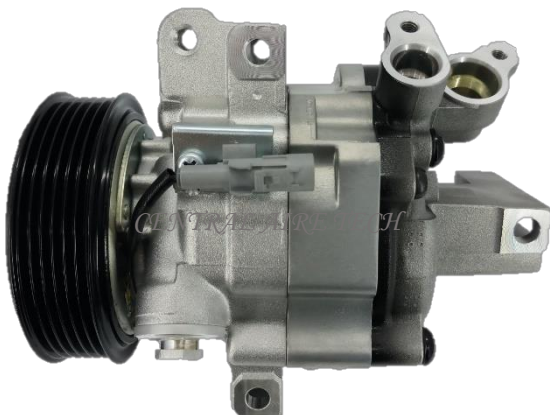

SANDEN **CAT NO. 34-001**
COMPRESSOR TYPE: SD6V12 (8EM VFD)
CAR MODEL: 607 1412 2.2L
YEAR MODEL: 2002 **GROOVE: 6PK**

SANDEN **CAT NO. 34-002**
COMPRESSOR TYPE: SD6V12 (VEA)
CAR MODEL: 206 / 307 1.6L
YEAR MODEL: 2004 **GROOVE: 6PK**

SANDEN **CAT NO. 34-003**
COMPRESSOR TYPE: SD6V12 (VEB)
CAR MODEL: 307
YEAR MODEL: 2007 **GROOVE: 6PK**

SANDEN **CAT NO. 34-004**
COMPRESSOR TYPE: SD6C12 (CEC)
CAR MODEL: 207/307/C2 135I
YEAR MODEL: 2007 **GROOVE: 6PK**

VALEO **CAT NO. 34-005**
COMPRESSOR TYPE: DKV06R (3DM)
CAR MODEL: 107/TYT. AYGO
YEAR MODEL: 2015 **GROOVE: 6PK**

VALEO **CAT NO. 34-006**
COMPRESSOR TYPE: DKV06R (4DM)
CAR MODEL: 107 1.4
YEAR MODEL: 2005-2014 **GROOVE: 6PK**

SANDEN **CAT NO. 34-009**
COMPRESSOR TYPE: SD7V16 (6EM VPL)
CAR MODEL: 206/CITROEN C5
YEAR MODEL: 2002 GROOVE: 6PK

SANDEN **CAT NO. 34-010**
COMPRESSOR TYPE: SD7V16 (VPK)
CAR MODEL: 406/607 2.0L
YEAR MODEL: 2000 GROOVE: 6PK