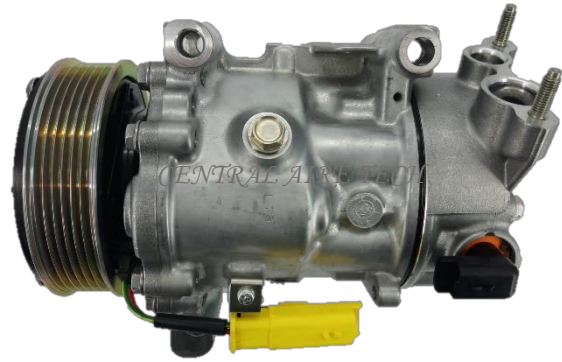

VALEO **CAT NO. 34-005**
COMPRESSOR TYPE: DKV06R (3DM)
CAR MODEL: 107/TYT. AYGO
YEAR MODEL: 2015 **GROOVE: 6PK**

VALEO **CAT NO. 34-006**
COMPRESSOR TYPE: DKV06R (4DM)
CAR MODEL: 107 1.4
YEAR MODEL: 2005-2014 **GROOVE: 6PK**

DENSO **CAT NO. 34-013**
COMPRESSOR TYPE: 6SEL16C
CAR MODEL: 308
YEAR MODEL: GROOVE: 6PK

SANDEN **CAT NO. 34-014**
COMPRESSOR TYPE: PXE14
CAR MODEL: 3008 / TRAVELLER 1.5D
YEAR MODEL: 2016 GROOVE: 6PK

SANDEN **CAT NO. 34-015**
COMPRESSOR TYPE: SD7V16 (VPK)
CAR MODEL: EXPERT 1.6 HDI
YEAR MODEL: GROOVE: 6PK

VALEO **CAT NO. 34-016**
COMPRESSOR TYPE: DKV09Z
CAR MODEL: 108 1.0L
YEAR MODEL: 2016 GROOVE: 6PK

SANDEN **CAT NO. 34-017**
COMPRESSOR TYPE: SD6C12 (CEB)
CAR MODEL: 207/307/308
YEAR MODEL: GROOVE: 6PK

VALEO **CAT NO. 34-018**
COMPRESSOR TYPE: DKV09Z
CAR MODEL: 108 1.2/CITROEN C1
YEAR MODEL: 2014 GROOVE: 6PK

SANDEN **CAT NO. 34-019**
COMPRESSOR TYPE: SD7C16 (CRQ)
CAR MODEL: 308 / CITROEN C4
YEAR MODEL: 2017 **GROOVE: 6PK**

SANDEN **CAT NO. 34-020**
COMPRESSOR TYPE: SD6C12 (CEC)
CAR MODEL: 508
YEAR MODEL: 2016 **GROOVE: 6PK**