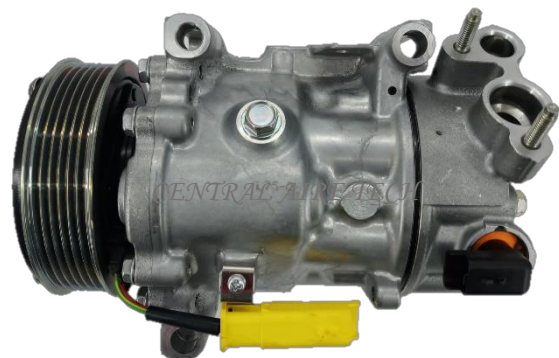

VALEO **CAT NO. 34-005**
COMPRESSOR TYPE: DKV06R (3DM)
CAR MODEL: 107/TYT. AYGO
YEAR MODEL: 2015 **GROOVE: 6PK**

VALEO **CAT NO. 34-006**
COMPRESSOR TYPE: DKV06R (4DM)
CAR MODEL: 107 1.4
YEAR MODEL: 2005-2014 **GROOVE: 6PK**

DENSO **CAT NO. 34-011**
COMPRESSOR TYPE: 5SEL12C
CAR MODEL: 308 SW 1.6L
YEAR MODEL: 2010 GROOVE: 6PK

SANDEN **CAT NO. 34-012**
COMPRESSOR TYPE: SD7C16 (CRQ)
CAR MODEL: 308 1322F
YEAR MODEL: GROOVE: 6PK

DENSO **CAT NO. 34-013**
COMPRESSOR TYPE: 6SEL16C
CAR MODEL: 308
YEAR MODEL: GROOVE: 6PK

SANDEN **CAT NO. 34-014**
COMPRESSOR TYPE: PXE14
CAR MODEL: 3008 / TRAVELLER 1.5D
YEAR MODEL: 2016 GROOVE: 6PK

SANDEN **CAT NO. 34-015**
COMPRESSOR TYPE: SD7V16 (VPK)
CAR MODEL: EXPERT 1.6 HDI
YEAR MODEL: GROOVE: 6PK

VALEO **CAT NO. 34-016**
COMPRESSOR TYPE: DKV09Z
CAR MODEL: 108 1.0L
YEAR MODEL: 2016 GROOVE: 6PK

SANDEN **CAT NO. 34-017**
COMPRESSOR TYPE: SD6C12 (CEB)
CAR MODEL: 207/307/308
YEAR MODEL: GROOVE: 6PK

VALEO **CAT NO. 34-018**
COMPRESSOR TYPE: DKV09Z
CAR MODEL: 108 1.2/CITROEN C1
YEAR MODEL: 2014 GROOVE: 6PK