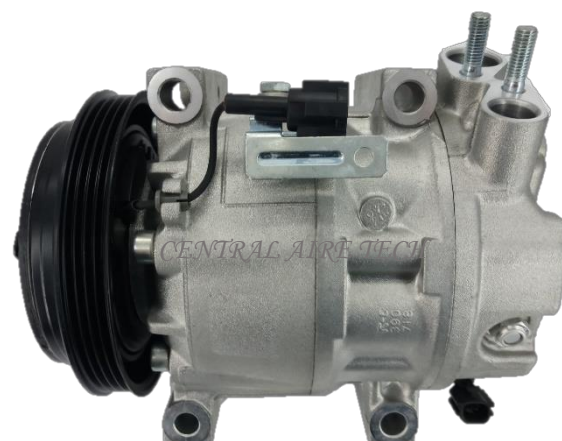

CALSONIC **CAT NO. 32-001**
COMPRESSOR TYPE: CWV618 (BH)
CAR MODEL: CEFIRO 2.0L
YEAR MODEL: 1997-2005 **GROOVE: 6PK**

CALSONIC **CAT NO. 32-002**
COMPRESSOR TYPE: CWV617
CAR MODEL: UD TRUCK
YEAR MODEL: 2006 **GROOVE: 4PK**

CALSONIC **CAT NO. 32-003**
COMPRESSOR TYPE: CWV615
CAR MODEL: X-TRAIL 2.0/2.5L
YEAR MODEL: 2005 **GROOVE: 6PK**

CALSONIC **CAT NO. 32-004**
COMPRESSOR TYPE: CWE615M
CAR MODEL: LIVINA
YEAR MODEL: **GROOVE: 4PK**

CALSONIC **CAT NO. 32-005**
COMPRESSOR TYPE: CWE615M
CAR MODEL: SKYLINE
YEAR MODEL: **GROOVE: 4PK**

CALSONIC **CAT NO. 32-006**
COMPRESSOR TYPE: CWE618
CAR MODEL: ELGRAND 2.5L
YEAR MODEL: 1997 **GROOVE: 4PK**

CALSONIC **CAT NO. 32-007**
COMPRESSOR TYPE: CSE617
CAR MODEL: ALTIMA 2.5L
YEAR MODEL: **GROOVE: 6PK**

VALEO **CAT NO. 32-008**
COMPRESSOR TYPE: CSE617
CAR MODEL: SKYLINE/INFINITI
YEAR MODEL: **GROOVE: 4PK**