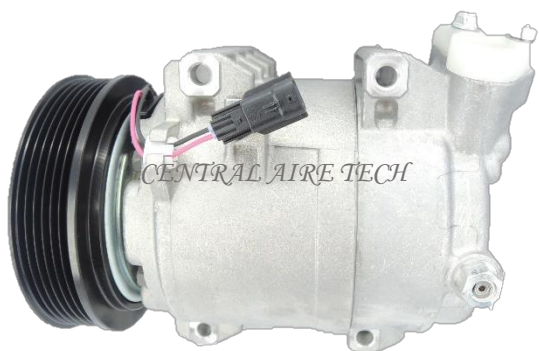

VALEO **CAT NO. 32-047**
COMPRESSOR TYPE: DKS17D (EM)
CAR MODEL: URVAN E25 3.0L DSL
YEAR MODEL: 2012 **GROOVE: 7PK**

VALEO **CAT NO. 32-048**
COMPRESSOR TYPE: DKS17D
CAR MODEL: URVAN E25/KUBISTAR
YEAR MODEL: 2006-2011 **GROOVE: 7PK**

VALEO **CAT NO. 32-049**
COMPRESSOR TYPE: DKS17D
CAR MODEL: URVAN E2.5 2.0L GAS
YEAR MODEL: 2012 **GROOVE: 7PK**

VALEO **CAT NO. 32-050**
COMPRESSOR TYPE: DKS17D
CAR MODEL: NAVARA/PATHFINDER 2.5L
YEAR MODEL: 2012-2015 **GROOVE: 7PK**

VALEO **CAT NO. 32-051**
COMPRESSOR TYPE: DKS17D
CAR MODEL: ROGUE 2.5L
YEAR MODEL: 2008-2012 **GROOVE: 6PK**

VALEO **CAT NO. 32-052**
COMPRESSOR TYPE: DKS17D
CAR MODEL: PATHFINDER 4.0L
YEAR MODEL: 2005-2009 **GROOVE: 7PK**

VALEO **CAT NO. 32-053**
COMPRESSOR TYPE: DKS17D
CAR MODEL: CARAVAN NV350 2.5L
YEAR MODEL: 2012 **GROOVE: 7PK**

VALEO **CAT NO. 32-054**
COMPRESSOR TYPE: DKS17D
CAR MODEL: ARMADA/PATROL 5.6L
YEAR MODEL: **GROOVE: 7PK**