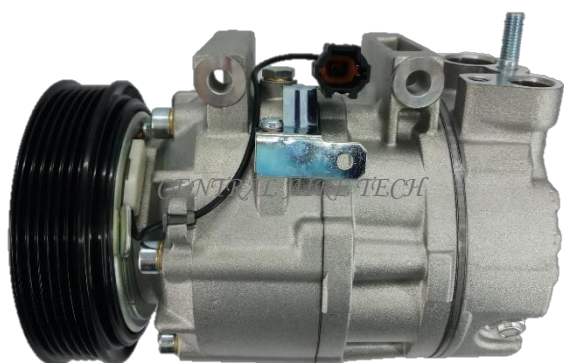

CALSONIC **CAT NO. 32-001**
COMPRESSOR TYPE: CWV618 (BH)
CAR MODEL: CEFIRO 2.0L
YEAR MODEL: 1997-2005 **GROOVE: 6PK**

CALSONIC **CAT NO. 32-002**
COMPRESSOR TYPE: CWV617
CAR MODEL: UD TRUCK
YEAR MODEL: 2006 **GROOVE: 4PK**

CALSONIC **CAT NO. 32-003**
COMPRESSOR TYPE: CWV615
CAR MODEL: X-TRAIL 2.0/2.5L
YEAR MODEL: 2005 **GROOVE: 6PK**

CALSONIC **CAT NO. 32-004**
COMPRESSOR TYPE: CWE615M
CAR MODEL: LIVINA
YEAR MODEL: **GROOVE: 4PK**

CALSONIC **CAT NO. 32-005**
COMPRESSOR TYPE: CWE615M
CAR MODEL: SKYLINE
YEAR MODEL: **GROOVE: 4PK**

CALSONIC **CAT NO. 32-006**
COMPRESSOR TYPE: CWE618
CAR MODEL: ELGRAND 2.5L
YEAR MODEL: 1997 **GROOVE: 4PK**

CALSONIC **CAT NO. 32-007**
COMPRESSOR TYPE: CSE617
CAR MODEL: ALTIMA 2.5L
YEAR MODEL: **GROOVE: 6PK**

VALEO **CAT NO. 32-008**
COMPRESSOR TYPE: CSE617
CAR MODEL: SKYLINE/INFINITI
YEAR MODEL: **GROOVE: 4PK**