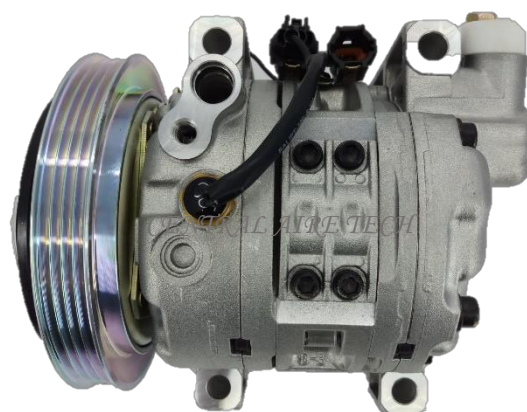

ZEXEL   **CAT NO. 32-086**
COMPRESSOR TYPE: DKV11D (VSH)
CAR MODEL: SERIES 3
YEAR MODEL: **GROOVE: 4PK**