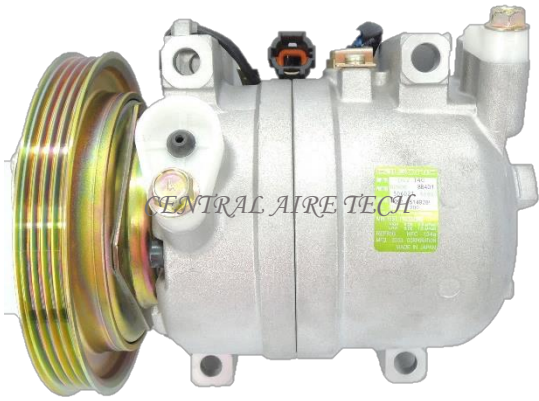

CALSONIC **CAT NO. 32-005**
COMPRESSOR TYPE: CWE615M
CAR MODEL: SKYLINE
YEAR MODEL: **GROOVE: 4PK**

CALSONIC **CAT NO. 32-006**
COMPRESSOR TYPE: CWE618
CAR MODEL: ELGRAND 2.5L
YEAR MODEL: 1997 **GROOVE: 4PK**

CALSONIC **CAT NO. 32-007**
COMPRESSOR TYPE: CSE617
CAR MODEL: ALTIMA 2.5L
YEAR MODEL: **GROOVE: 6PK**

VALEO **CAT NO. 32-008**
COMPRESSOR TYPE: CSE617
CAR MODEL: SKYLINE/INFINITI
YEAR MODEL: **GROOVE: 4PK**

CALSONIC **CAT NO. 32-009**
COMPRESSOR TYPE: CSV617
CAR MODEL: X-TRAIL 2.5L
YEAR MODEL: 2012 **GROOVE: 6PK**

CALSONIC **CAT NO. 32-010**
COMPRESSOR TYPE: CSV617
CAR MODEL: QASHQAI 1.6L
YEAR MODEL: 2007-2011 **GROOVE: 7PK**

CALSONIC **CAT NO. 32-011**
COMPRESSOR TYPE: DKV14C (DEEP)
CAR MODEL: FRONTIER 3.2L
YEAR MODEL: 1999 **GROOVE: 1A**

ZEXEL **CAT NO. 32-012**
COMPRESSOR TYPE: DKV14C
CAR MODEL: ALTIMA 2.4L
YEAR MODEL: 2000-2001 **GROOVE: 4PK**