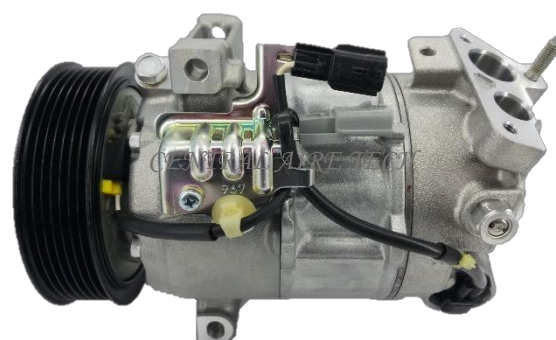

CENTRAL AIRE TECH

VALEO **CAT NO. 32-130**
COMPRESSOR TYPE: DCS17EC
CAR MODEL: GTR 3.8L GAS
YEAR MODEL: 2009-2016 **GROOVE: 7PK**

ZEXEL **CAT NO. 32-131**
COMPRESSOR TYPE: DKV11G
CAR MODEL: SENTRA GX
YEAR MODEL: **GROOVE: 4PK**