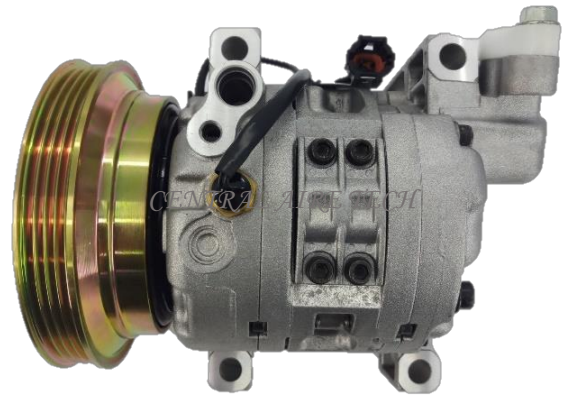

ZEXEL **CAT NO. 32-098**
COMPRESSOR TYPE: DKV11D (SH)
CAR MODEL: SERIES 3 1.6L
YEAR MODEL: 1995 **GROOVE: 4PK**