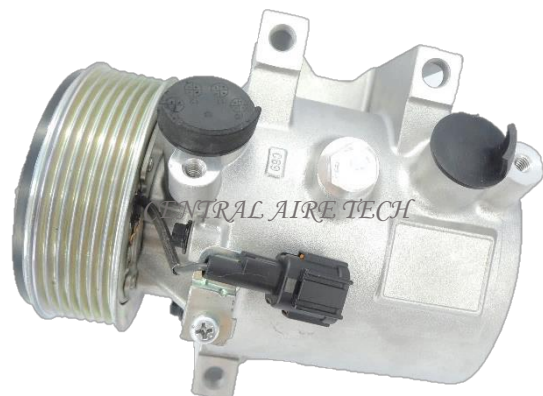

VALEO   **CAT NO. 32-072**
COMPRESSOR TYPE: VSR06C
CAR MODEL: MARCH
YEAR MODEL: **GROOVE: 7PK**