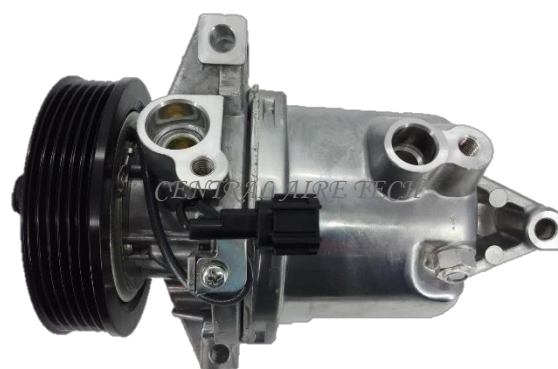

CALSONIC   **CAT NO. 32-076**

COMPRESSOR TYPE: CR08B
CAR MODEL: CUBE S/SL 1.8L
YEAR MODEL: 2011-2014   **GROOVE: 6PK**