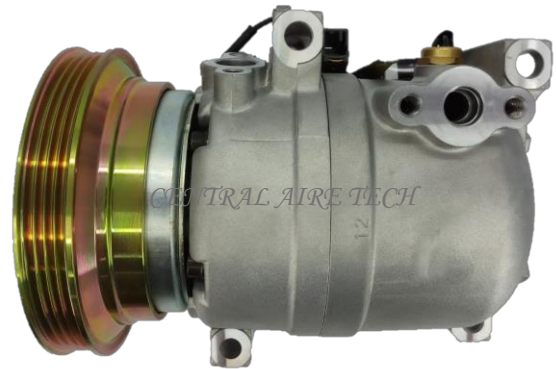

CALSONIC **CAT NO. 32-100**
COMPRESSOR TYPE: DKV14C
CAR MODEL: SERIES 2 1.6L
YEAR MODEL: 1994 **GROOVE: 4PK**