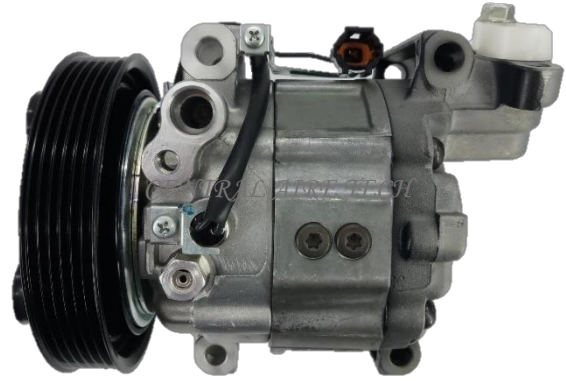

CENTRAL AIRE TECH

CALSONIC   **CAT NO. 32-145**
COMPRESSOR TYPE: DKV11G
CAR MODEL: ALMERA I N15 2.0D/AD MAX
YEAR MODEL: 1995-2000   GROOVE: 1A

CALSONIC   **CAT NO. 32-146**
COMPRESSOR TYPE: DKV14G
CAR MODEL: SENTRA 1.6/2.0L
YEAR MODEL: 1999   GROOVE: 6PK