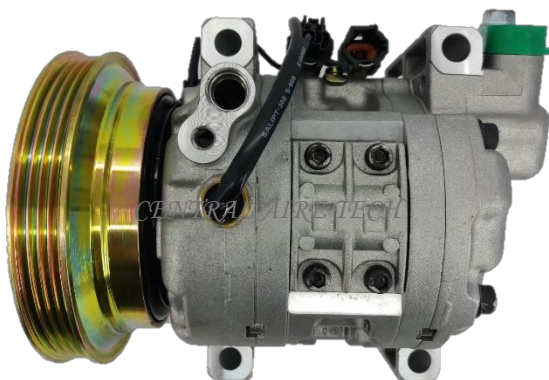

CALSONIC **CAT NO. 32-135**

COMPRESSOR TYPE: DKV14D (VSH)
CAR MODEL: SENTRA
YEAR MODEL: **GROOVE: 4PK**