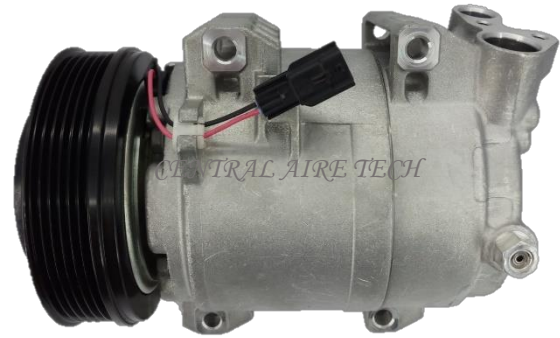

VALEO **CAT NO. 32-044**
COMPRESSOR TYPE: DKS17D
CAR MODEL: ELGRAND E52
YEAR MODEL: 2010 **GROOVE: 6PK**