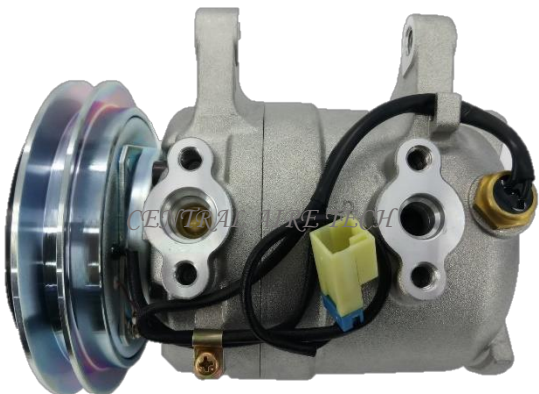

ZEXEL **CAT NO. 32-097**
COMPRESSOR TYPE: DKV11D (SH)
CAR MODEL: SERIES 3 1.6L
YEAR MODEL: 1995 **GROOVE: 4PK**

ZEXEL **CAT NO. 32-098**
COMPRESSOR TYPE: DKV11D (SH)
CAR MODEL: SERIES 3 1.6L
YEAR MODEL: 1995 **GROOVE: 4PK**

ZEXEL **CAT NO. 32-099**
COMPRESSOR TYPE: DKV11D (BH)
CAR MODEL: SERIES 3 1.6L
YEAR MODEL: 1997 **GROOVE: 6PK**

CALSONIC **CAT NO. 32-100**
COMPRESSOR TYPE: DKV14C
CAR MODEL: SERIES 2 1.6L
YEAR MODEL: 1994 **GROOVE: 4PK**