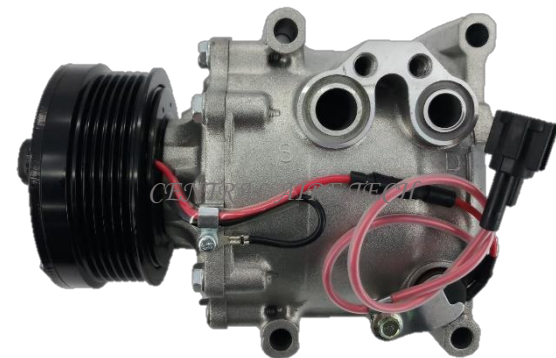

SANDEN **CAT NO. 32-102**
COMPRESSOR TYPE: TRSA09
CAR MODEL: EXALTA 3602 1.6L
YEAR MODEL: 2003 **GROOVE: 6PK**