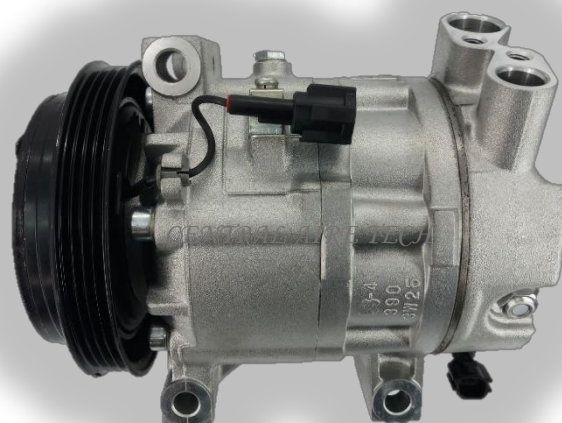

CALSONIC **CAT NO. 32-001**
COMPRESSOR TYPE: CWV618 (BH)
CAR MODEL: CEFIRO 2.0L
YEAR MODEL: 1997-2005 **GROOVE: 6PK**

CALSONIC **CAT NO. 32-002**
COMPRESSOR TYPE: CWV617
CAR MODEL: UD TRUCK
YEAR MODEL: 2006 **GROOVE: 4PK**

CALSONIC **CAT NO. 32-003**
COMPRESSOR TYPE: CWV615
CAR MODEL: X-TRAIL 2.0/2.5L
YEAR MODEL: 2005 **GROOVE: 6PK**

CALSONIC **CAT NO. 32-004**
COMPRESSOR TYPE: CWE615M
CAR MODEL: LIVINA
YEAR MODEL: **GROOVE: 4PK**

CALSONIC **CAT NO. 32-005**
COMPRESSOR TYPE: CWE615M
CAR MODEL: SKYLINE
YEAR MODEL: **GROOVE: 4PK**

CALSONIC **CAT NO. 32-006**
COMPRESSOR TYPE: CWE618
CAR MODEL: ELGRAND 2.5L
YEAR MODEL: 1997 **GROOVE: 4PK**

CALSONIC **CAT NO. 32-007**
COMPRESSOR TYPE: CSE617
CAR MODEL: ALTIMA 2.5L
YEAR MODEL: **GROOVE: 6PK**

VALEO **CAT NO. 32-008**
COMPRESSOR TYPE: CSE617
CAR MODEL: SKYLINE/INFINITI
YEAR MODEL: **GROOVE: 4PK**