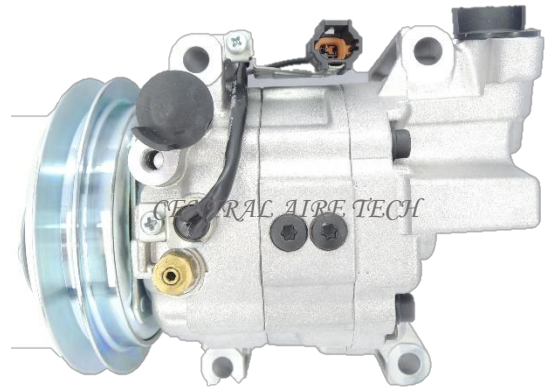

CALSONIC **CAT NO. 32-007**
COMPRESSOR TYPE: CSE617
CAR MODEL: ALTIMA 2.5L
YEAR MODEL: **GROOVE: 6PK**

VALEO **CAT NO. 32-008**
COMPRESSOR TYPE: CSE617
CAR MODEL: SKYLINE/INFINITI
YEAR MODEL: **GROOVE: 4PK**

CALSONIC **CAT NO. 32-009**
COMPRESSOR TYPE: CSV617
CAR MODEL: X-TRAIL 2.5L
YEAR MODEL: 2012 **GROOVE: 6PK**

CALSONIC **CAT NO. 32-010**
COMPRESSOR TYPE: CSV617
CAR MODEL: QASHQAI 1.6L
YEAR MODEL: 2007-2011 **GROOVE: 7PK**

CALSONIC **CAT NO. 32-011**
COMPRESSOR TYPE: DKV14C (DEEP)
CAR MODEL: FRONTIER 3.2L
YEAR MODEL: 1999 **GROOVE: 1A**

ZEXEL **CAT NO. 32-012**
COMPRESSOR TYPE: DKV14C
CAR MODEL: ALTIMA 2.4L
YEAR MODEL: 2000-2001 **GROOVE: 4PK**

ZEXEL **CAT NO. 32-015**
COMPRESSOR TYPE: DKV14G (4EM)
CAR MODEL: R34 GT-R
YEAR MODEL: **GROOVE: 4PK**

CALSONIC **CAT NO. 32-016**
COMPRESSOR TYPE: DKV11G
CAR MODEL: X-TRAIL 2.2L
YEAR MODEL: 2005 **GROOVE: 1A**