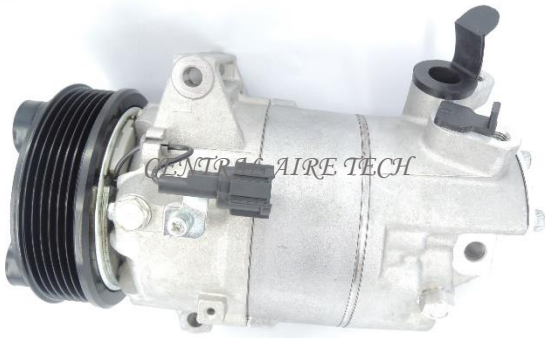

CALSONIC   **CAT NO. 32-031**
COMPRESSOR TYPE: CSV511
CAR MODEL: SYLPHY 2.0L
YEAR MODEL: 2012   **GROOVE: 6PK**