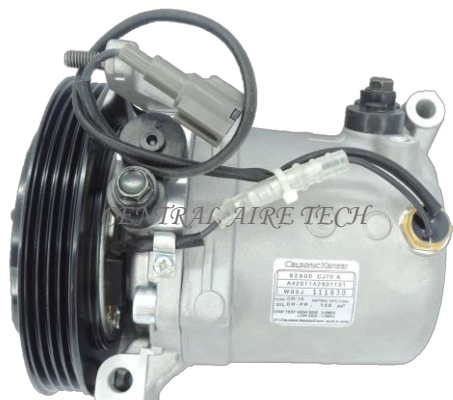

CALSONIC **CAT NO. 32-017**
COMPRESSOR TYPE: DKV08R
CAR MODEL: MARCH/NOTE 1.4L
YEAR MODEL: 2005 **GROOVE: 5PK**

ZEXEL **CAT NO. 32-018**
COMPRESSOR TYPE: DKV08R
CAR MODEL: TIIDA 1.5L
YEAR MODEL: 2007-2009 **GROOVE: 7PK**

ZEXEL **CAT NO. 32-019**
COMPRESSOR TYPE: DKV08R
CAR MODEL: BLUEBIRD 2.0L
YEAR MODEL: 2005 **GROOVE: 6PK**

CALSONIC **CAT NO. 32-020**
COMPRESSOR TYPE: CR08B
CAR MODEL: ALMERA 1.5L/JUKE 1.6L
YEAR MODEL: 2015 **GROOVE: 6PK**

CALSONIC **CAT NO. 32-021**
COMPRESSOR TYPE: CR08B
CAR MODEL: ALMERA 1.5L/JUKE 1.6L
YEAR MODEL: 2015 **GROOVE: 7PK**

CALSONIC **CAT NO. 32-022**
COMPRESSOR TYPE: SS08-CR08C
CAR MODEL: MARCH/MICRA 2 1.2/1.5L
YEAR MODEL: 2011-2012 **GROOVE: 7PK**

CALSONIC **CAT NO. 32-023**
COMPRESSOR TYPE: CR10
CAR MODEL: VERITA 1.0/1.3L
YEAR MODEL: 2002 **GROOVE: 4PK**

CALSONIC **CAT NO. 32-024**
COMPRESSOR TYPE: CR10
CAR MODEL: LIVINA 1.6L
YEAR MODEL: 2008 **GROOVE: 6PK**