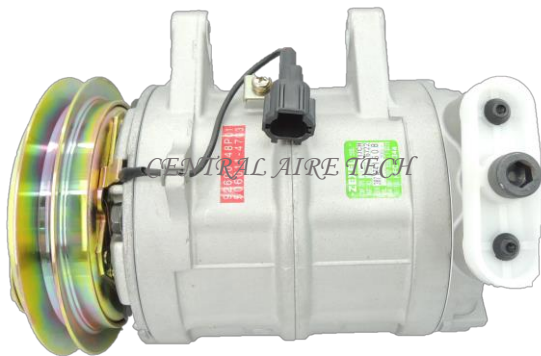

CALSONIC **CAT NO. 32-033**
COMPRESSOR TYPE: 5CVC
CAR MODEL: DUALIS/QASHQAI 2.0L
YEAR MODEL: 2007 **GROOVE: 6PK**

DELPHI **CAT NO. 32-034**
COMPRESSOR TYPE: 5CVC
CAR MODEL: ALMERA 1.5L
YEAR MODEL: 2005 **GROOVE: 6PK**

VALEO **CAT NO. 32-035**
COMPRESSOR TYPE: DKS17CH
CAR MODEL: PATROL 3.0L DSL
YEAR MODEL: 2003 **GROOVE: 7PK**

VALEO **CAT NO. 32-036**
COMPRESSOR TYPE: DKS17CH
CAR MODEL: ESCAPADE 2.7L
YEAR MODEL: 2003 **GROOVE: 1A**

VALEO **CAT NO. 32-037**
COMPRESSOR TYPE: DKS17CH
CAR MODEL: URVAN ESTATE 3.0L
YEAR MODEL: 2008 **GROOVE: 7PK**

ZEXEL **CAT NO. 32-038**
COMPRESSOR TYPE: DKS17CH
CAR MODEL: SERENA 1.6L
YEAR MODEL: 2006 **GROOVE: 6PK**

VALEO **CAT NO. 32-039**
COMPRESSOR TYPE: DKS17CH
CAR MODEL: PATROL Y61
YEAR MODEL: **GROOVE: 1A**

VALEO **CAT NO. 32-040**
COMPRESSOR TYPE: DKS17CH
CAR MODEL: PATROL 4.2L/FRONTIER DSL
YEAR MODEL: 2003 **GROOVE: 1A**