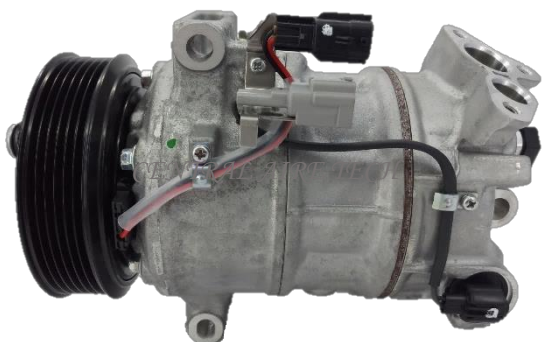

SANDEN   **CAT NO. 32-121**
COMPRESSOR TYPE: PXC14
CAR MODEL: SENTRA 1.8L
YEAR MODEL: 2013-2017   **GROOVE: 6PK**

CENTRAL AIRE TECH

SANDEN   **CAT NO. 32-122**
COMPRESSOR TYPE: TRS090
CAR MODEL: EXALTA / 341
YEAR MODEL: **GROOVE: 6PK**

CENTRAL AIRE TECH