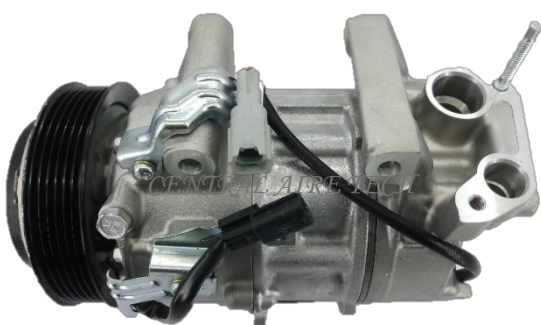

DENSO **CAT NO. 32-137**

COMPRESSOR TYPE: 6SBH14F
CAR MODEL: X-TRAIL QR25/ROGUE 2.5L
YEAR MODEL: 2014-2017 **GROOVE: 6PK**

CENTRAL AIR TECH

VALEO **CAT NO. 32-138**

COMPRESSOR TYPE: DKS17CH (4EM)
CAR MODEL: URVAN
YEAR MODEL: **GROOVE: 1A**