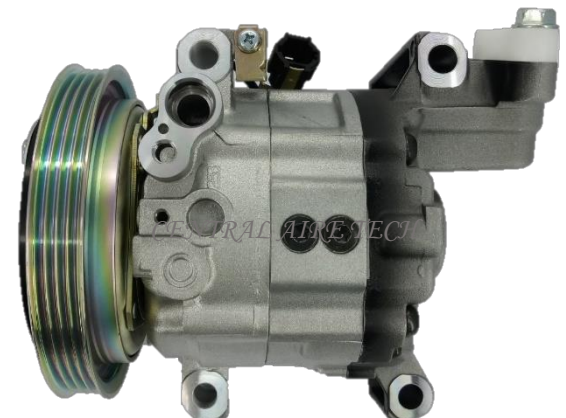

ZEXEL   **CAT NO. 32-150**
COMPRESSOR TYPE: DKV11G (BH)
CAR MODEL: SILVIA GF-S15
YEAR MODEL: 2002   GROOVE: 4PK