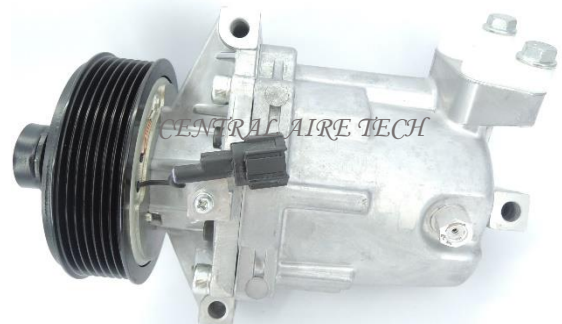

ZEXEL **CAT NO. 32-019**
COMPRESSOR TYPE: DKV08R
CAR MODEL: BLUEBIRD 2.0L
YEAR MODEL: 2005 **GROOVE: 6PK**

CALSONIC **CAT NO. 32-020**
COMPRESSOR TYPE: CR08B
CAR MODEL: ALMERA 1.5L/JUKE 1.6L
YEAR MODEL: 2015 **GROOVE: 6PK**

CALSONIC **CAT NO. 32-021**
COMPRESSOR TYPE: CR08B
CAR MODEL: ALMERA 1.5L/JUKE 1.6L
YEAR MODEL: 2015 **GROOVE: 7PK**

CALSONIC **CAT NO. 32-022**
COMPRESSOR TYPE: SS08-CR08C
CAR MODEL: MARCH/MICRA 2 1.2/1.5L
YEAR MODEL: 2011-2012 **GROOVE: 7PK**

CALSONIC **CAT NO. 32-023**
COMPRESSOR TYPE: CR10
CAR MODEL: VERITA 1.0/1.3L
YEAR MODEL: 2002 **GROOVE: 4PK**

CALSONIC **CAT NO. 32-024**
COMPRESSOR TYPE: CR10
CAR MODEL: LIVINA 1.6L
YEAR MODEL: 2008 **GROOVE: 6PK**

CALSONIC **CAT NO. 32-025**
COMPRESSOR TYPE: CR10
CAR MODEL: LATIO/TIIDA 1.6L
YEAR MODEL: 2008 **GROOVE: 6PK**

CALSONIC **CAT NO. 32-026**
COMPRESSOR TYPE: CR10
CAR MODEL: LATIO/TIIDA 1.6L
YEAR MODEL: 2009 **GROOVE: 7PK**