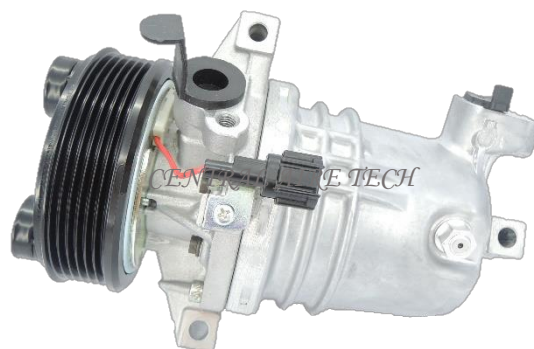

CALSONIC   **CAT NO. 32-024**
COMPRESSOR TYPE: CR10
CAR MODEL: LIVINA 1.6L
YEAR MODEL: 2008   **GROOVE: 6PK**