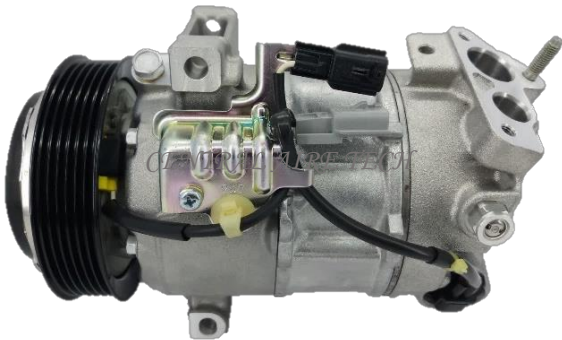

DENSO   **CAT NO. 32-147**
COMPRESSOR TYPE: 6SBH14C
CAR MODEL: QASHQAI II / J11
YEAR MODEL: 2018   GROOVE: 6PK