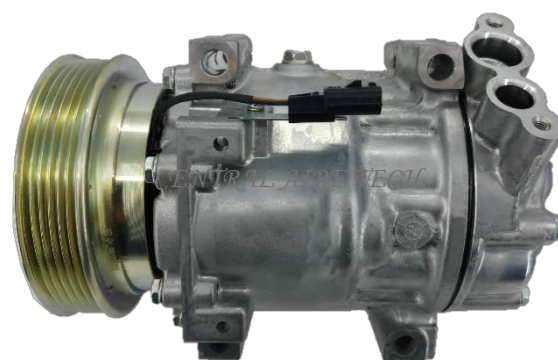

COMPRESSOR TYPE: CR08B
CAR MODEL: CUBE S/SL 1.8L
YEAR MODEL: 2011-2014 **GROOVE: 6PK**

ZEXEL **CAT NO. 32-077**

COMPRESSOR TYPE: DKV14G (BH)
CAR MODEL: SERIES 3
YEAR MODEL: **GROOVE: 4PK**

SANDEN **CAT NO. 32-078**