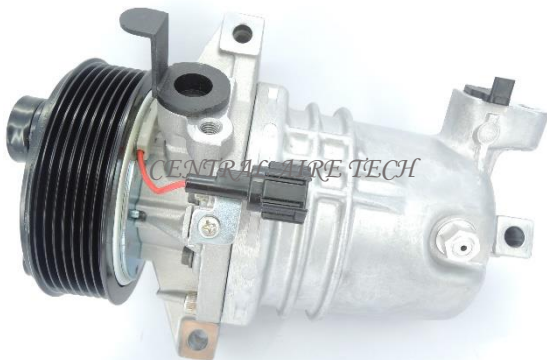

CALSONIC **CAT NO. 32-023**
COMPRESSOR TYPE: CR10
CAR MODEL: VERITA 1.0/1.3L
YEAR MODEL: 2002 **GROOVE: 4PK**

CALSONIC **CAT NO. 32-024**
COMPRESSOR TYPE: CR10
CAR MODEL: LIVINA 1.6L
YEAR MODEL: 2008 **GROOVE: 6PK**

CALSONIC **CAT NO. 32-025**
COMPRESSOR TYPE: CR10
CAR MODEL: LATIO/TIIDA 1.6L
YEAR MODEL: 2008 **GROOVE: 6PK**

CALSONIC **CAT NO. 32-026**
COMPRESSOR TYPE: CR10
CAR MODEL: LATIO/TIIDA 1.6L
YEAR MODEL: 2009 **GROOVE: 7PK**