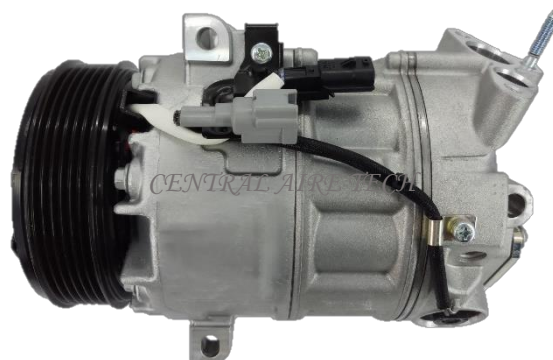

VALEO   **CAT NO. 32-058**
COMPRESSOR TYPE: DCS17EC
CAR MODEL: TIIDA/XTRAIL 1.8L
YEAR MODEL: 2006   GROOVE: 6PK