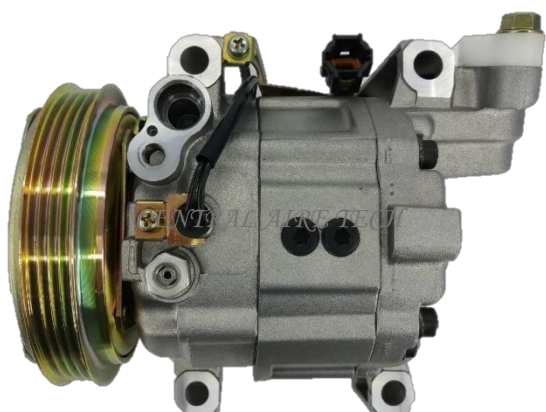

COMPRESSOR TYPE: CR08B
CAR MODEL: CUBE S/SL 1.8L
YEAR MODEL: 2011-2014 **GROOVE: 6PK**

ZEXEL **CAT NO. 32-077**

COMPRESSOR TYPE: DKV14G (BH)
CAR MODEL: SERIES 3
YEAR MODEL: **GROOVE: 4PK**

SANDEN **CAT NO. 32-078**