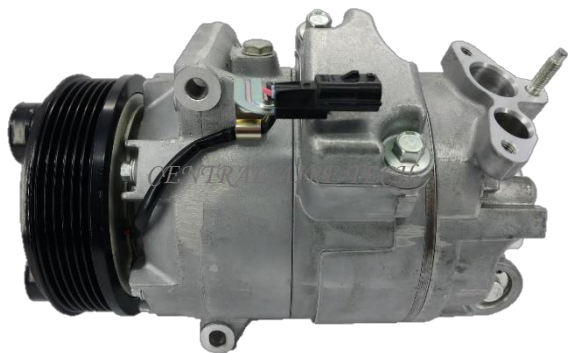

CALSONIC   **CAT NO. 32-139**
COMPRESSOR TYPE: CSV617
CAR MODEL: QASHQAI J10 2.0L
YEAR MODEL: 2007-2013   **GROOVE: 6PK**