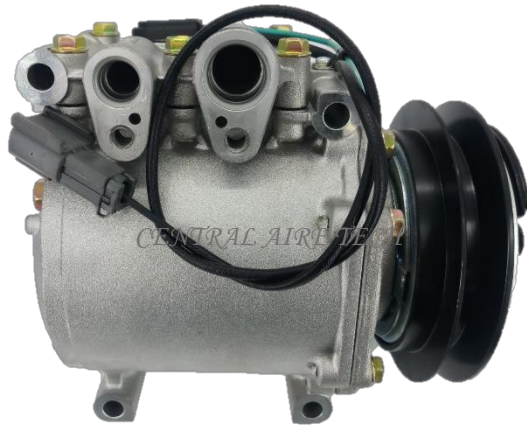

COMPRESSOR TYPE: 10S13C
CAR MODEL: FUSO FIGHTER 4M50
YEAR MODEL: GROOVE: 1A

MITSUBISHI **CAT NO. 31-116**

COMPRESSOR TYPE: MSC90C (RSF)
CAR MODEL: ROSA BUS 24V
YEAR MODEL: GROOVE: 1B

MITSUBISHI **CAT NO. 31-117**