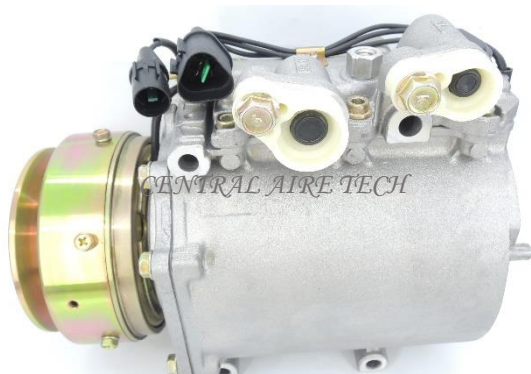

MITSUBISHI   **CAT NO. 31-029**

COMPRESSOR TYPE: MSC130CV

CAR MODEL: SPACE GEAR 2.5L DSL

YEAR MODEL: 1998

GROOVE: 1A