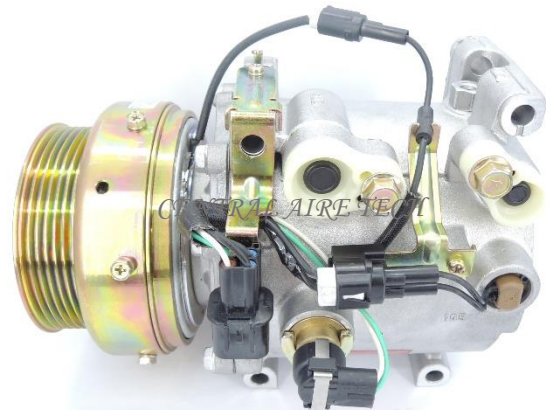

MITSUBISHI **CAT NO. 31-001**
COMPRESSOR TYPE: MSC90C
CAR MODEL: LANCER 204N/204P 1.5L
YEAR MODEL: 2003-2005 GROOVE: 5PK

MITSUBISHI **CAT NO. 31-002**
COMPRESSOR TYPE: MSC90C
CAR MODEL: GALANT 204G 2.0L
YEAR MODEL: 1998 GROOVE: 5PK

mitsubishi **CAT NO. 31-011**
COMPRESSOR TYPE: MSC90TA (5DM)
CAR MODEL: ROSA
YEAR MODEL: 1999-2008 GROOVE: 6PK

mitsubishi **CAT NO. 31-012**
COMPRESSOR TYPE: MSC90TA
CAR MODEL: FUSO TRUCK 6M70 10M20
YEAR MODEL: 1996-2006 GROOVE: 1B

MITSUBISHI **CAT NO. 31-013**
COMPRESSOR TYPE: MSC105C
CAR MODEL: ADVENTURE 2.5L DSL
YEAR MODEL: 1998-2008 **GROOVE: 1A**

MITSUBISHI **CAT NO. 31-014**
COMPRESSOR TYPE: MSC105C
CAR MODEL: ADVENTURE 2.0L GAS
YEAR MODEL: 1998-2008 **GROOVE: 4PK**

MITSUBISHI **CAT NO. 31-015**
COMPRESSOR TYPE: MSC105C
CAR MODEL: MONTERO 2.4/3.0L
YEAR MODEL: 1999-2001 **GROOVE: 1A**

MITSUBISHI **CAT NO. 31-016**
COMPRESSOR TYPE: MSC105C
CAR MODEL: MAGNA/VERADA 3.0/3.5L
YEAR MODEL: 1997 **GROOVE: 6PK**