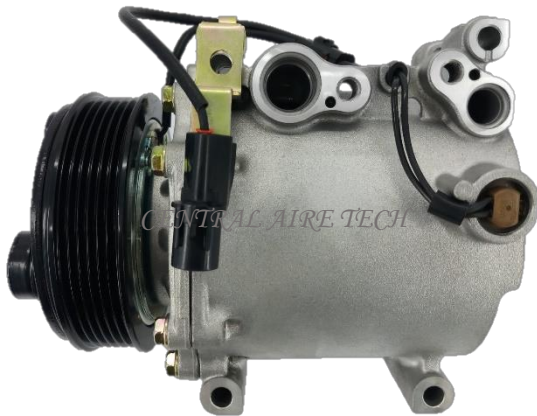

MITSUBISHI   **CAT NO. 31-051**

COMPRESSOR TYPE: MSC90C
CAR MODEL: LANCER EVO VIII 2.0L
YEAR MODEL: 2001   **GROOVE: 6PK**