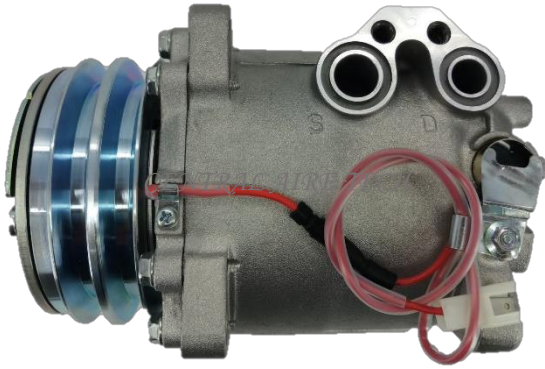

SANDEN CAT NO. 31-103

COMPRESSOR TYPE: TRS090
CAR MODEL: LANCER 3025
YEAR MODEL: GROOVE: 2A

CENTRAL AIR TECH