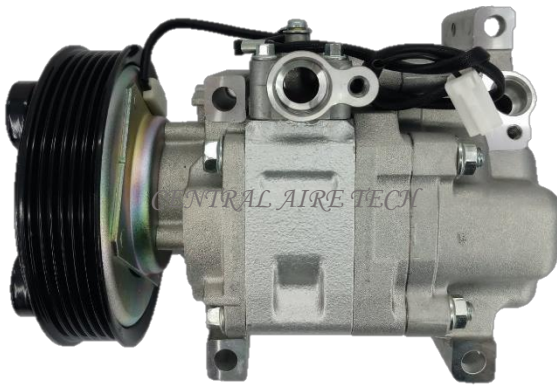

**PANASONIC CAT NO. 28-001**  
 COMPRESSOR TYPE: H12  
 CAR MODEL: FAMILIA 1.6L  
 YEAR MODEL: 1997 GROOVE: 4PK

**PANASONIC CAT NO. 28-002**  
 COMPRESSOR TYPE: H12 (SH)  
 CAR MODEL: MAZDA 3 1.6L  
 YEAR MODEL: 2005 GROOVE: 6PK

**PANASONIC CAT NO. 28-003**  
 COMPRESSOR TYPE: H12 (BH)  
 CAR MODEL: MAZDA 3 1.6L  
 YEAR MODEL: GROOVE: 6PK

**PANASONIC CAT NO. 28-004**  
 COMPRESSOR TYPE: H12  
 CAR MODEL: MAZDA 3 2.0L  
 YEAR MODEL: 2005 GROOVE: 5PK

**PANASONIC CAT NO. 28-005**  
 COMPRESSOR TYPE: H12  
 CAR MODEL: MAZDA 6 2.3L  
 YEAR MODEL: 2005 GROOVE: 6PK

**PANASONIC CAT NO. 28-006**  
 COMPRESSOR TYPE: H12  
 CAR MODEL: MAZDA CX7 2.3L  
 YEAR MODEL: 2007-2009 GROOVE: 6PK

**VALEO**                      **CAT NO. 28-013**  
**COMPRESSOR TYPE: DKS17D**  
**CAR MODEL: TITAN**  
**YEAR MODEL:**                      **GROOVE: 6PK**

**VALEO**                      **CAT NO. 28-014**  
**COMPRESSOR TYPE: DKS17D**  
**CAR MODEL: MAZDA 6 3.0L**  
**YEAR MODEL: 2003-2008**      **GROOVE: 6PK**