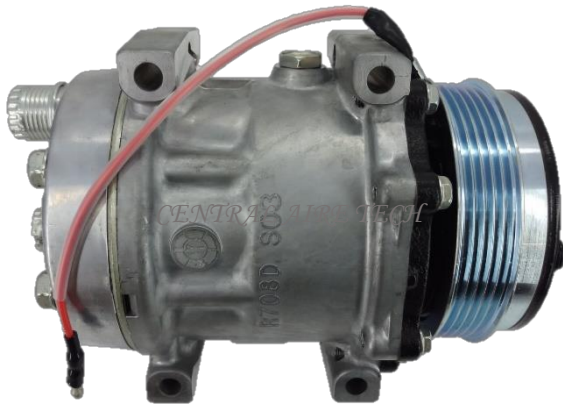

SANDEN **CAT NO. 28-049**
COMPRESSOR TYPE: SD7H13 (4DM)
CAR MODEL: BONGO
YEAR MODEL: GROOVE: 5PK