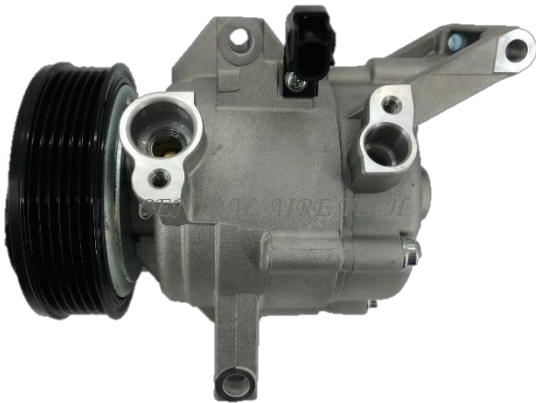

VALEO   **CAT NO. 28-045**
COMPRESSOR TYPE: DKV09Z
CAR MODEL: MAZDA CX3 2.0L GAS
YEAR MODEL: 2018   **GROOVE: 6PK**

CENTRAL AIRE TECH