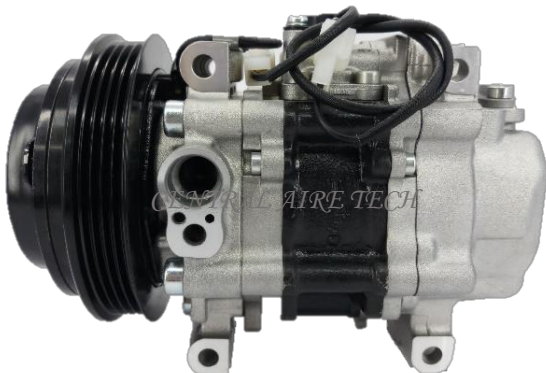

**ZEXEL** **CAT NO. 28-037**  
 COMP TYPE: DKS17CH (4EM BF SH)  
 CAR MODEL: E2000 2.0L  
 YEAR MODEL: 1997 **GROOVE: 1A**

**ZEXEL** **CAT NO. 28-038**  
 COMP TYPE: DKS17CH (RSF SH)  
 CAR MODEL: FRIENDEE 2.5L  
 YEAR MODEL: 1999 **GROOVE: 1A**

**ZEXEL** **CAT NO. 28-039**  
 COMP. TYPE: DKS17CH (4DM RSF BH)  
 CAR MODEL: FRIENDEE 2.5L  
 YEAR MODEL: 1999 **GROOVE: 1A**

**DENSO** **CAT NO. 28-040**  
 COMPRESSOR TYPE: TV12C (R12)  
 CAR MODEL: MIATA 1.8L  
 YEAR MODEL: 1994 **GROOVE: 4PK**