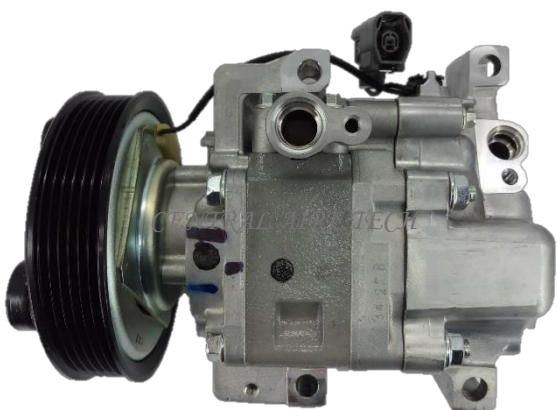

**PANASONIC CAT NO. 28-001**  
 COMPRESSOR TYPE: H12  
 CAR MODEL: FAMILIA 1.6L  
 YEAR MODEL: 1997 GROOVE: 4PK

**PANASONIC CAT NO. 28-002**  
 COMPRESSOR TYPE: H12 (SH)  
 CAR MODEL: MAZDA 3 1.6L  
 YEAR MODEL: 2005 GROOVE: 6PK

**PANASONIC CAT NO. 28-003**  
 COMPRESSOR TYPE: H12 (BH)  
 CAR MODEL: MAZDA 3 1.6L  
 YEAR MODEL: GROOVE: 6PK

**PANASONIC CAT NO. 28-004**  
 COMPRESSOR TYPE: H12  
 CAR MODEL: MAZDA 3 2.0L  
 YEAR MODEL: 2005 GROOVE: 5PK

**VALEO**                      **CAT NO. 28-013**  
**COMPRESSOR TYPE: DKS17D**  
**CAR MODEL: TITAN**  
**YEAR MODEL:**                      **GROOVE: 6PK**

**VALEO**                      **CAT NO. 28-014**  
**COMPRESSOR TYPE: DKS17D**  
**CAR MODEL: MAZDA 6 3.0L**  
**YEAR MODEL: 2003-2008**      **GROOVE: 6PK**