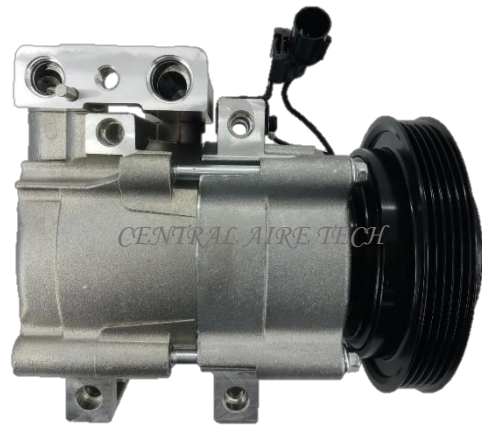

HALLA **CAT NO. 28-050**
COMPRESSOR TYPE: HS18 (4DM LSF)
CAR MODEL: BONGO
YEAR MODEL: GROOVE: 5PK