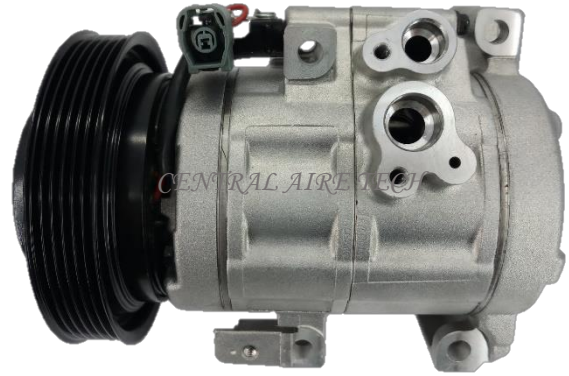

HALLA **CAT NO. 28-020**

COMPRESSOR TYPE: HS18N
CAR MODEL: MAZDA CX7 2.5L
YEAR MODEL: 2008 **GROOVE: 6PK**