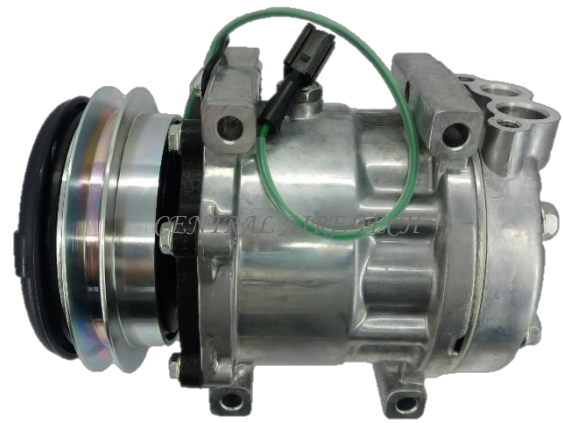

SANDEN **CAT NO. 25-001**

COMPRESSOR TYPE: SD7H13

CAR MODEL: SK200 / 400

YEAR MODEL:

GROOVE: 1B

SANDEN **CAT NO. 25-002**

COMPRESSOR TYPE: SD7H13

CAR MODEL: SK235SR / SK75UR

YEAR MODEL:

GROOVE: 1A