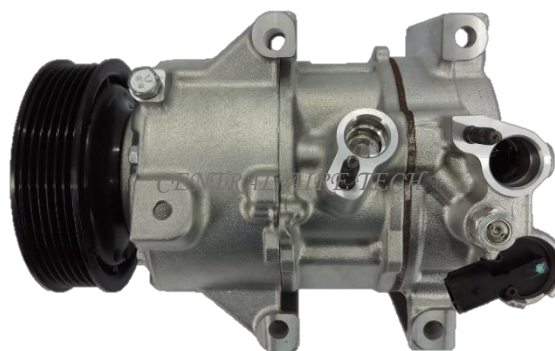

DENSO CAT NO. 20-042
COMPRESSOR TYPE: 6SES14C
CAR MODEL: SONATA 2.4L
YEAR MODEL: 2016 GROOVE: 6PK