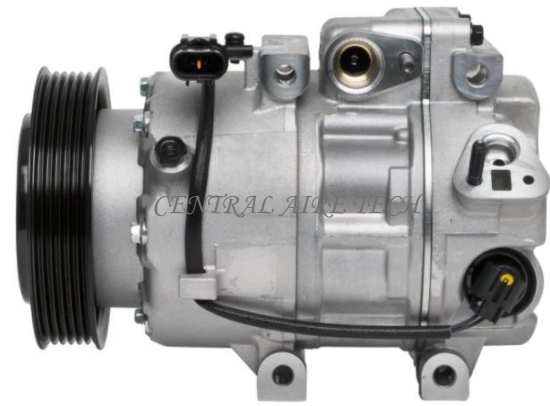

CENTRAL AIRE TECH

HALLA CAT NO. 20-103

COMPRESSOR TYPE: HS15
CAR MODEL: TRUCK (24V)
YEAR MODEL: GROOVE: 8PK

HALLA CAT NO. 20-104

COMPRESSOR TYPE: VS18E
CAR MODEL : SANTA FE 2.4L
YEAR MODEL: 2015-2017 GROOVE: 6PK