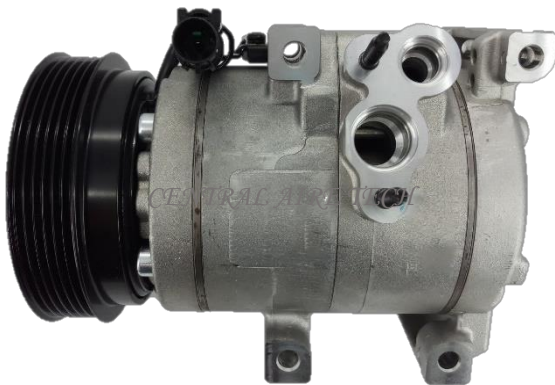

HALLA **CAT NO. 20-012**
 COMPRESSOR TYPE: HS18
 CAR MODEL: TUCSON 2.0L DSL
 YEAR MODEL: 2003 **GROOVE: 6PK**

HALLA **CAT NO. 20-013**

COMPRESSOR TYPE: HS17
CAR MODEL: TRUCK (24V)
YEAR MODEL: 2010 **GROOVE: 1B**

HALLA **CAT NO. 20-014**

COMPRESSOR TYPE: HS20
CAR MODEL : GRAND STAREX 2.5
YEAR MODEL: 2008 **GROOVE: 7PK**

HALLA **CAT NO. 20-015**

COMPRESSOR TYPE: RS18
CAR MODEL: SANTA FE 2.2L
YEAR MODEL: 2008 **GROOVE: 6PK**