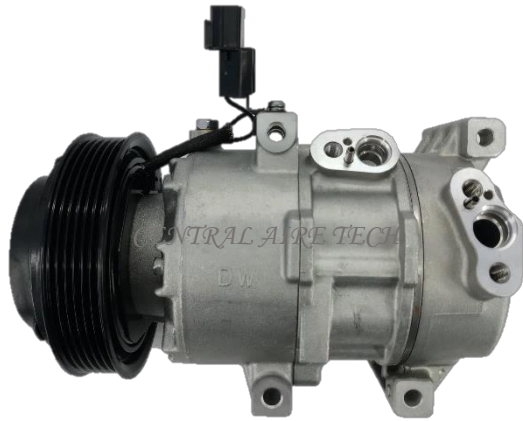

DOOWON   CAT NO. 20-122

COMPRESSOR TYPE: DV13

CAR MODEL : VELOSTER 1.6L GAS

YEAR MODEL: 2014-2017   GROOVE: 6PK