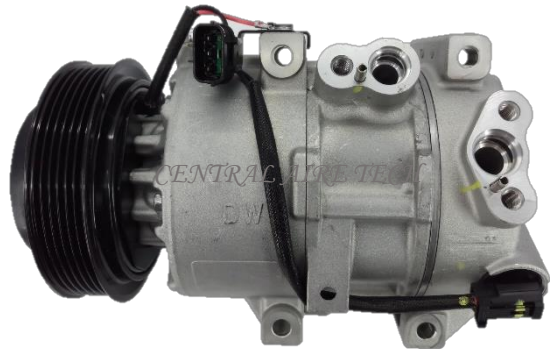

DOOWON CAT NO. 20-034
COMPRESSOR TYPE: DVE16
CAR MODEL: TUCSON 2.4L GAS
YEAR MODEL: 2010 GROOVE: 6PK