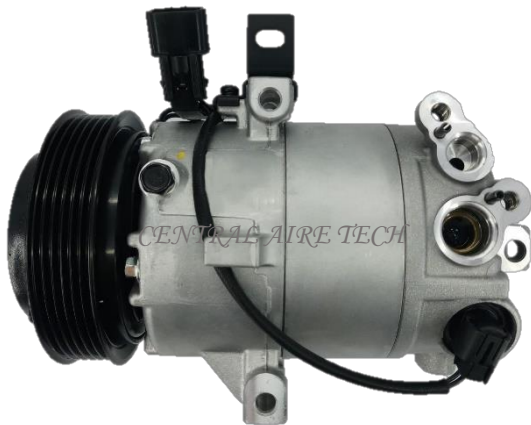

CENTRAL AIRE TECH

HALLA CAT NO. 20-103

COMPRESSOR TYPE: HS15
CAR MODEL: TRUCK (24V)
YEAR MODEL: GROOVE: 8PK

HALLA CAT NO. 20-104

COMPRESSOR TYPE: VS18E
CAR MODEL : SANTA FE 2.4L
YEAR MODEL: 2015-2017 GROOVE: 6PK