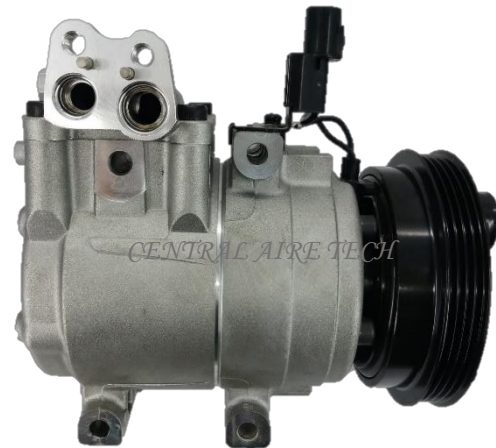

HALLA CAT NO. 20-048

COMPRESSOR TYPE: HS17 (LSF)
CAR MODEL: TRUCK (24V)
YEAR MODEL: GROOVE: 8PK

DOOWON CAT NO. 20-049

**COMPRESSOR TYPE: DVE18 (4DM)
CAR MODEL: SANTA FE
YEAR MODEL: GROOVE: 6PK**

HALLA CAT NO. 20-050

**COMPRESSOR TYPE: HS11
CAR MODEL : EON 1.0L
YEAR MODEL: 2011 GROOVE: 4PK**

HALLA CAT NO. 20-051

**COMPRESSOR TYPE: HS17 (LSF)
CAR MODEL: SUPER TRUCK (24V)
YEAR MODEL: GROOVE: 8PK**

HALLA CAT NO. 20-052

**COMPRESSOR TYPE: HS15
CAR MODEL: TUCSON/ELANTRA 2.0 GAS
YEAR MODEL: 2005 GROOVE: 4PK**