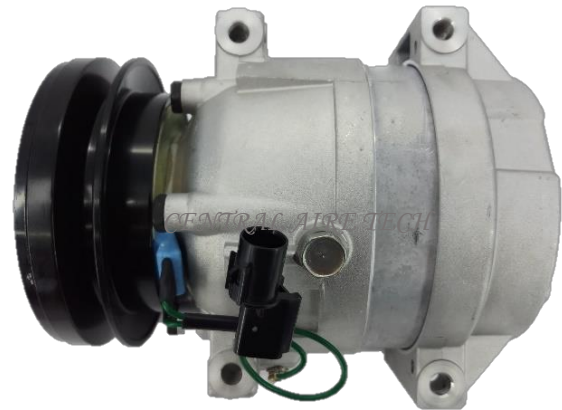

DELPHI   **CAT NO. 20-064**
COMPRESSOR TYPE: V5 (4DM)
CAR MODEL: WHEEL LOADER/BACKHOE
YEAR MODEL: **GROOVE: 1A**