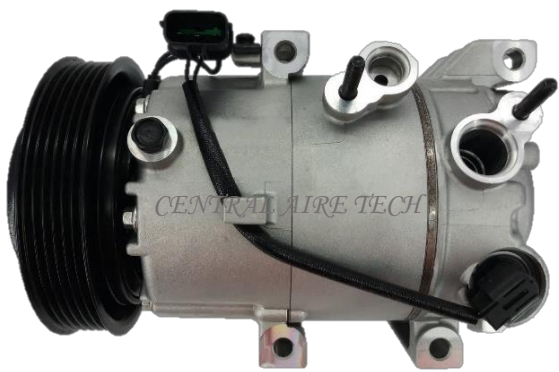

HALLA **CAT NO. 20-014**

COMPRESSOR TYPE: HS20
CAR MODEL : GRAND STAREX 2.5
YEAR MODEL: 2008 **GROOVE: 7PK**

HALLA **CAT NO. 20-015**

COMPRESSOR TYPE: RS18
CAR MODEL: SANTA FE 2.2L
YEAR MODEL: 2008 **GROOVE: 6PK**

HALLA **CAT NO. 20-016**

COMPRESSOR TYPE: RS18
CAR MODEL: GRAND STAREX 2.5L
YEAR MODEL: 2010 **GROOVE: 7PK**

HALLA **CAT NO. 20-017**

COMPRESSOR TYPE: VS12
CAR MODEL: I20 2.0L
YEAR MODEL: 2009 **GROOVE: 5PK**