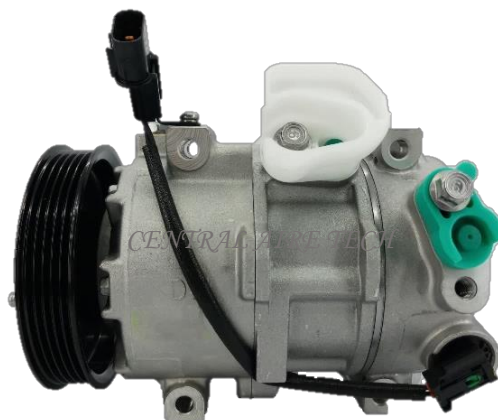

DOOWON CAT NO. 20-074

COMPRESSOR TYPE: DVE12 (4DM)
CAR MODEL : ACCENT 1.5L GAS
YEAR MODEL: 2014 GROOVE: 5PK