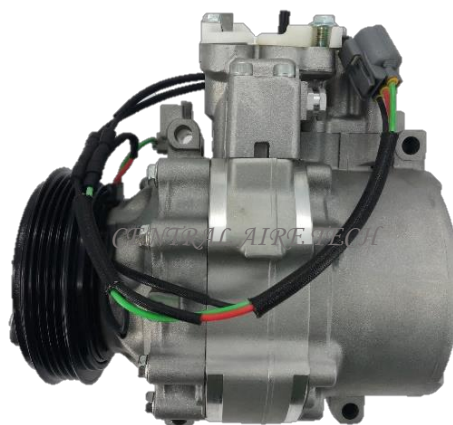

DENSO   **CAT NO. 18-046**

COMPRESSOR TYPE: HBC175
CAR MODEL: ACCORD HYBRID 3.0L
YEAR MODEL: 2005-2007   GROOVE: 4PK