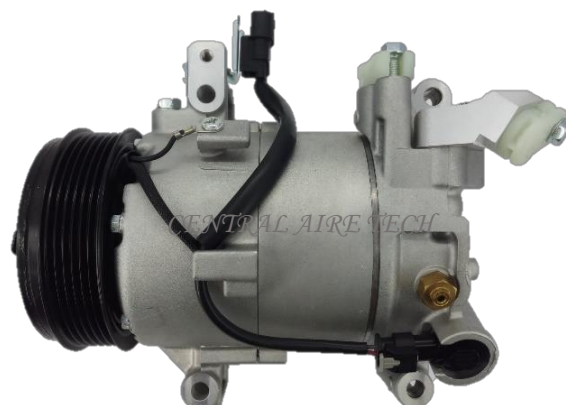

DENSO   CAT NO. 18-079

COMPRESSOR TYPE: 10S17C
CAR MODEL: CRV 2.0/2.4L
YEAR MODEL: 2003   GROOVE: 7PK

CENTRAL AIRE TECH

CENTRAL AIRE TECH

SANDEN   CAT NO. 18-080

COMPRESSOR TYPE: TRS090
CAR MODEL : ACCORD 2.7L
YEAR MODEL: 1995-1997   GROOVE: 5PK

SANDEN   CAT NO. 18-081

COMPRESSOR TYPE: TRSA05
CAR MODEL: ZEST / SPARK
YEAR MODEL: 2007   GROOVE: 5PK

MAHLE   CAT NO. 18-082

COMPRESSOR TYPE: 6CVC140E (4DM)
CAR MODEL: CIVIC 2.0L GAS
YEAR MODEL: 2015   GROOVE: 6PK

MAHLE   CAT NO. 18-083

COMPRESSOR TYPE: 6CVC140E (4DM)
CAR MODEL: CIVIC 1.5L GAS
YEAR MODEL: 2017   GROOVE: 7PK

MAHLE   CAT NO. 18-084

COMPRESSOR TYPE: 6CVC140E
CAR MODEL: CIVIC GAS
YEAR MODEL: 2017   GROOVE: 7PK