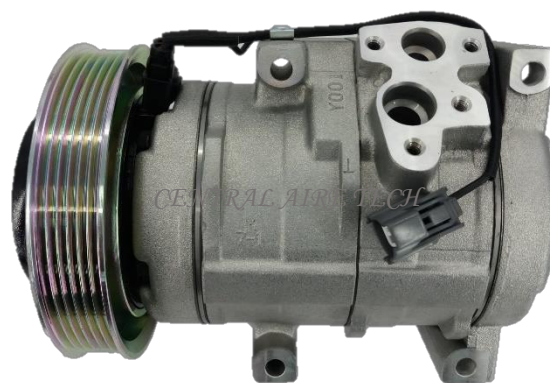

DENSO   **CAT NO. 18-044**

COMPRESSOR TYPE: 10S20C
CAR MODEL : ODYSSEY 3.5L
YEAR MODEL: 2005-2011   GROOVE: 6PK