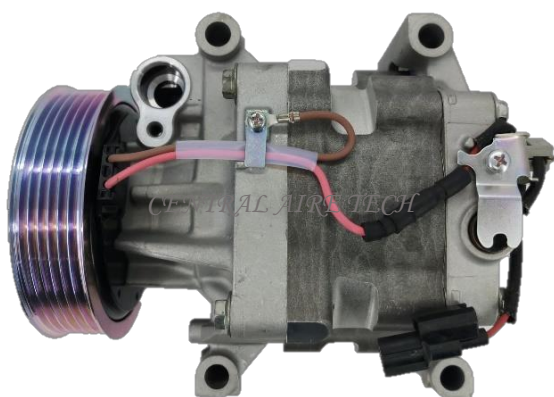

SANDEN   **CAT NO. 18-051**

COMPRESSOR TYPE: STR08

CAR MODEL: FIT DBA-GK3

YEAR MODEL: 2015   GROOVE: 6PK