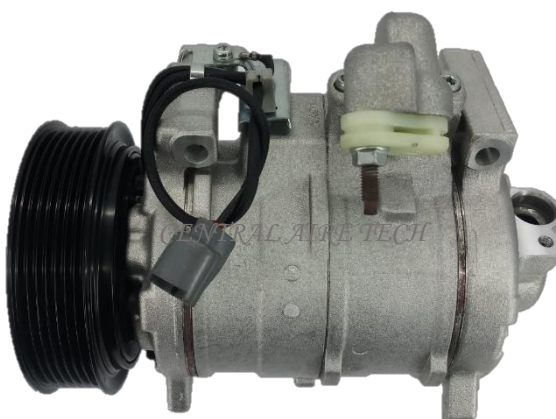

**SANDEN**                      **CAT NO. 18-001**

**COMPRESSOR TYPE: TRS090**  
**CAR MODEL: CIVIC 3062 1.6L**  
**YEAR MODEL: 1997**                      **GROOVE: 4PK**

**SANDEN**                      **CAT NO. 18-002**

**DENSO**                      **CAT NO. 18-035**  
**COMPRESSOR TYPE: 10SR15C**  
**CAR MODEL: ACCORD 3.5L**  
**YEAR MODEL: 2008**                      **GROOVE: 6PK**

**DENSO**                      **CAT NO. 18-036**  
**COMPRESSOR TYPE: 10SR15C**  
**CAR MODEL: CRV 2.0L**  
**YEAR MODEL: 2007-2012**                      **GROOVE: 7PK**

**DENSO**                      **CAT NO. 18-037**

**COMPRESSOR TYPE: 10SR15C**  
**CAR MODEL: CIVIC 2.2L**  
**YEAR MODEL: 2012**                      **GROOVE: 7PK**

**DENSO**                      **CAT NO. 18-038**

**COMPRESSOR TYPE: 10SR15C**  
**CAR MODEL : STEPWAGON DBA-RK5**  
**YEAR MODEL: 2012**                      **GROOVE: 6PK**

**DENSO**                      **CAT NO. 18-039**

**COMPRESSOR TYPE: 10SR17C**  
**CAR MODEL: ACURA INTEGRA**  
**YEAR MODEL: 2007-2013**                      **GROOVE: 6PK**