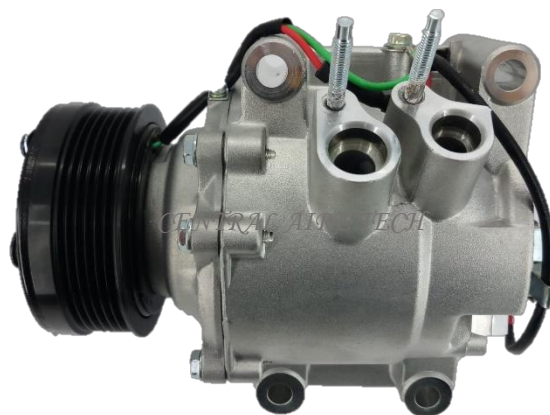

KEIHIN   **CAT NO. 18-022**

COMPRESSOR TYPE: HS090R
CAR MODEL: S2000
YEAR MODEL: 2007   **GROOVE: 6PK**