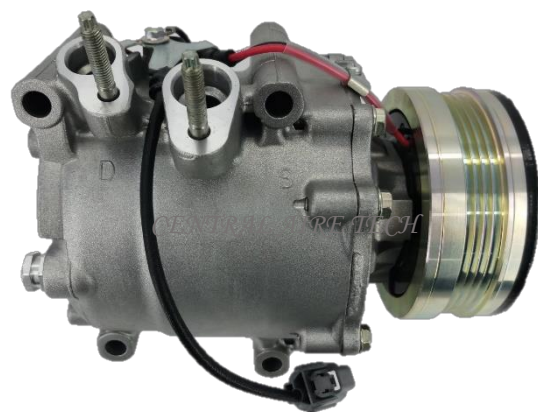

SANDEN   **CAT NO. 18-078**

COMPRESSOR TYPE: TRSA09
CAR MODEL: ACCORD VI 1.6L
YEAR MODEL: 1997-2003   **GROOVE: 4PK**