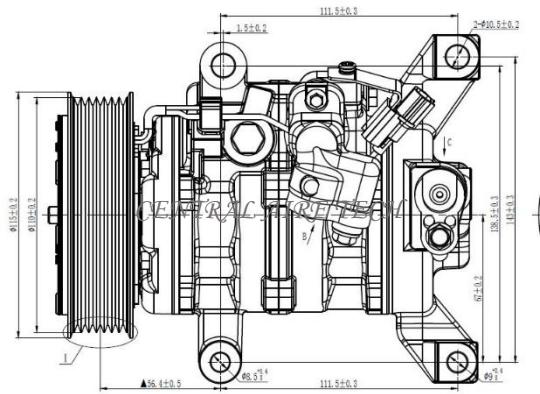

DENSO   **CAT NO. 18-058**
COMPRESSOR TYPE: 10SRE13C
CAR MODEL: MOBILIO 1.5L DSL
YEAR MODEL: GROOVE: 7PK