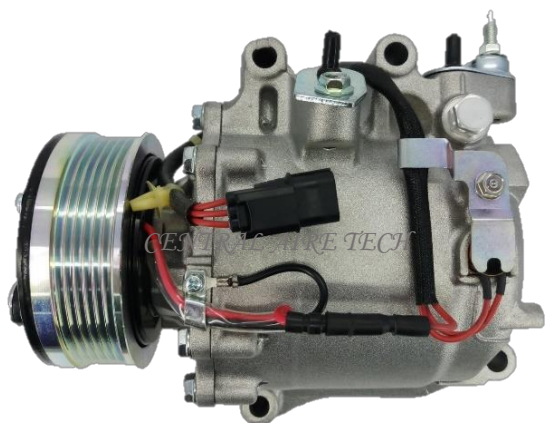

SANDEN   **CAT NO. 18-075**

COMPRESSOR TYPE: TRSE09
CAR MODEL: CRV 3795/3794 2.0L
YEAR MODEL: 2012   **GROOVE: 6PK**

CENTRAL AIR TECH

DENSO   **CAT NO. 18-076**

COMPRESSOR TYPE: 10S20C
CAR MODEL: ODYSSEY 3.5L GAS
YEAR MODEL: 2003-2004   **GROOVE: 6PK**