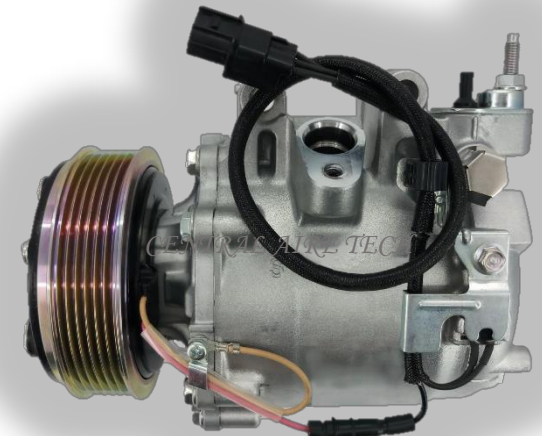

SANDEN   **CAT NO. 18-018**
COMPRESSOR TYPE: TRSE09
CAR MODEL: CRV 3771 2.0L
YEAR MODEL: 2012   **GROOVE: 6PK**