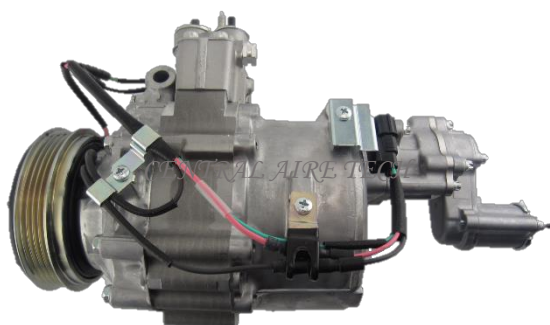

SANDEN   **CAT NO. 18-045**

COMPRESSOR TYPE: HBC175
CAR MODEL: ACCORD HYBRID
YEAR MODEL: 2006-2011   GROOVE: 4PK