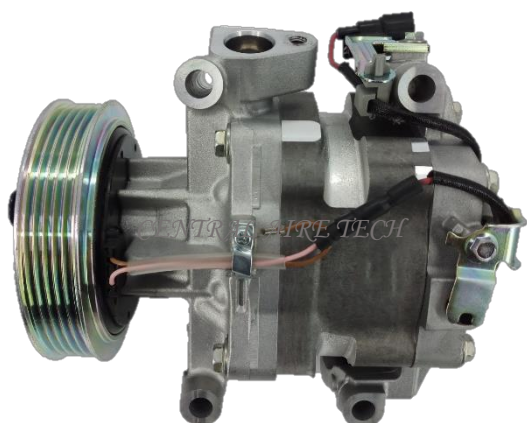

DENSO   **CAT NO. 18-047**

COMPRESSOR TYPE: STR08
CAR MODEL: JAZZ / CITY 1.3L
YEAR MODEL: 2014   GROOVE: 5PK