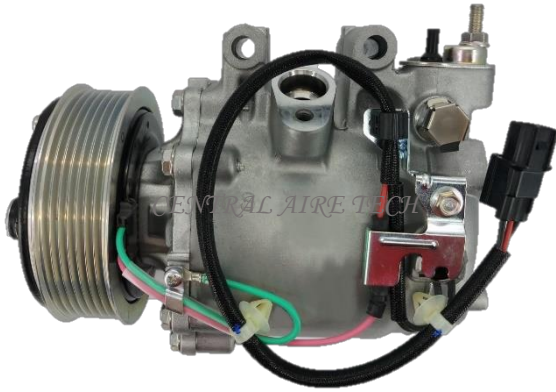

CENTRAL AIR TECH

SANDEN   **CAT NO. 18-091**

COMPRESSOR TYPE: TRSE09

CAR MODEL: ACCORD

YEAR MODEL: 2008

GROOVE: 7PK

SANDEN   **CAT NO. 18-092**

COMPRESSOR TYPE: TRSE09

CAR MODEL: CR-V 2.4L

YEAR MODEL: 2013

GROOVE: 6PK