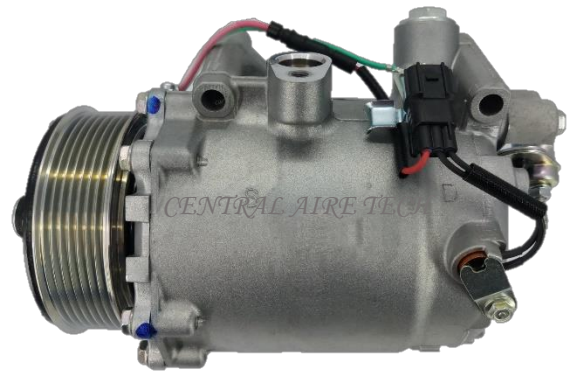

SANDEN   **CAT NO. 18-016**
COMPRESSOR TYPE: TRSE09
CAR MODEL: CRV 37533 2.4L
YEAR MODEL: 2008   **GROOVE: 7PK**