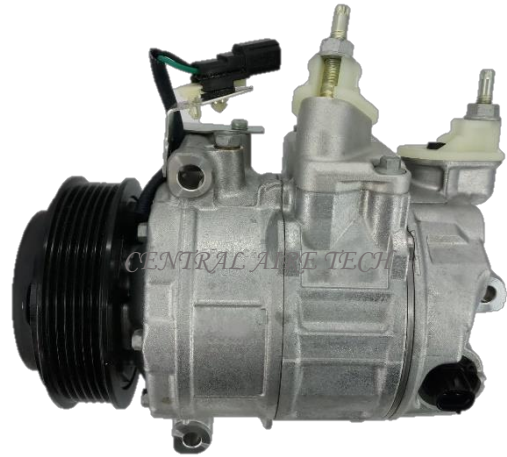

DENSO   **CAT NO. 14-050**
COMPRESSOR TYPE: 7SBH17C
CAR MODEL: EXPLORER 2.0L
YEAR MODEL: 2011-2012   **GROOVE: 6PK**