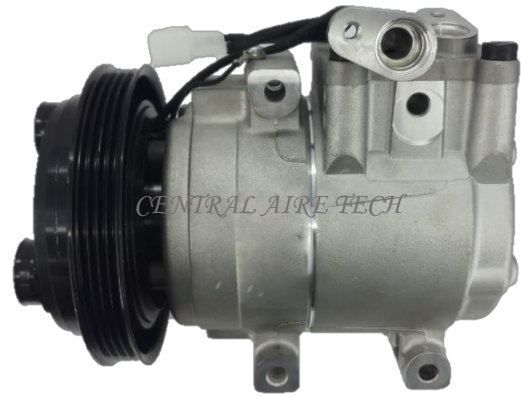

HALLA **CAT NO. 14-080**
COMPRESSOR TYPE: HS15
CAR MODEL : LYNX 1.6L
YEAR MODEL: 2003 **GROOVE: 4PK**