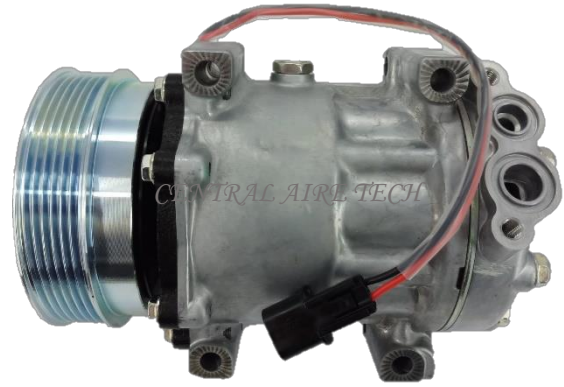

SANDEN   **CAT NO. 14-044**
COMPRESSOR TYPE: SD7H15 (WP)
CAR MODEL: ESCAPE 2.0L
YEAR MODEL: 2005   **GROOVE: 6PK**