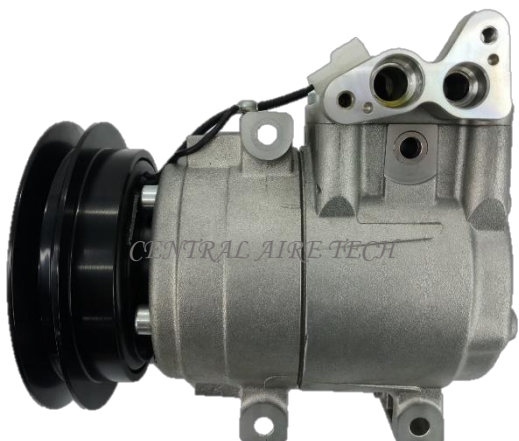

HALLA   **CAT NO. 14-071**
COMPRESSOR TYPE: HS15
CAR MODEL: EVEREST 2.5/3.0L
YEAR MODEL: 2008   GROOVE: 1B