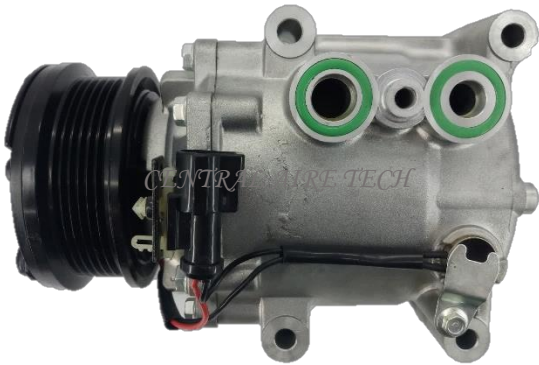

HALLA **CAT NO. 14-027**
COMPRESSOR TYPE: SC90V
CAR MODEL: CROWN VICTORIA 4.6L
YEAR MODEL: 2008 **GROOVE: 6PK**

HALLA **CAT NO. 14-028**
COMPRESSOR TYPE: SC90V
CAR MODEL: E350 6.0L / E-SERIES
YEAR MODEL: 2005 **GROOVE: 6PK**

HALLA **CAT NO. 14-029**
COMPRESSOR TYPE: SC90V
CAR MODEL: FIESTA 1.4 / MAZDA 2 1.6L
YEAR MODEL: 2008 **GROOVE: 6PK**

HALLA **CAT NO. 14-030**
COMPRESSOR TYPE: SC90V
CAR MODEL: IKON / FIESTA 4 1.8L
YEAR MODEL: 1996 **GROOVE: 6PK**

HALLA **CAT NO. 14-031**
COMPRESSOR TYPE: SC90V
CAR MODEL: FIESTA 5 1.3L
YEAR MODEL: 2001 **GROOVE: 6PK**

HALLA **CAT NO. 14-032**
COMPRESSOR TYPE: SC90V
CAR MODEL: TRANSIT CONNECT 1.8
YEAR MODEL: 2010 **GROOVE: 6PK**

VALEO **CAT NO. 14-035**
COMPRESSOR TYPE: DKS15D
CAR MODEL: VOLVO C30/XR5 2.4L
YEAR MODEL: 2008 **GROOVE: 10PK**

VALEO **CAT NO. 14-036**
COMPRESSOR TYPE: DKS17DS
CAR MODEL: ESCAPE 2.5L
YEAR MODEL: 2008-2012 **GROOVE: 6PK**