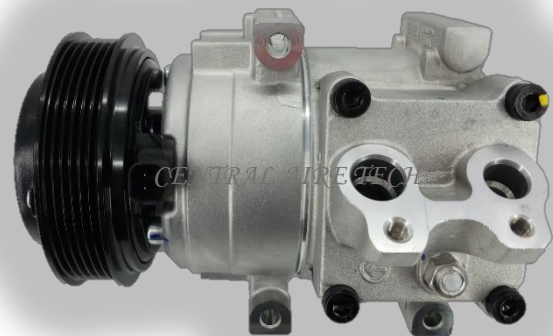

HALLA   **CAT NO. 14-054**
COMPRESSOR TYPE: HS15
CAR MODEL: FIESTA 1.6L
YEAR MODEL: 2008   **GROOVE: 6PK**