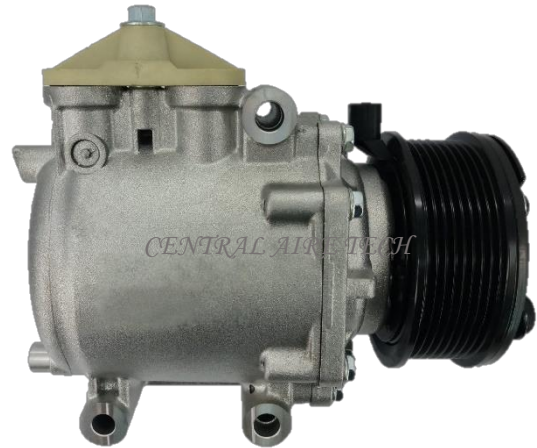

HALLA **CAT NO. 14-022**
COMPRESSOR TYPE: SC90V (LSF)
CAR MODEL: E150 5.4L/EXPEDITION 5.4L
YEAR MODEL: 2003 GROOVE: 8PK