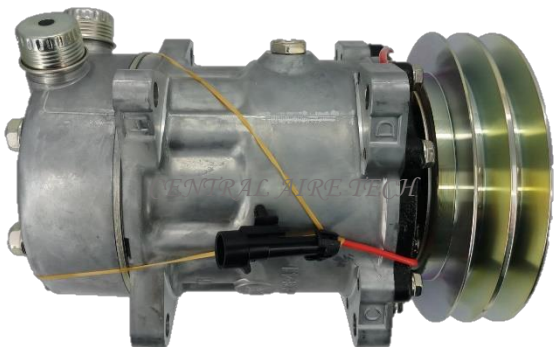

SANDEN   **CAT NO. 13-023**
COMPRESSOR TYPE: SD7H15 (8EM CD)
CAR MODEL: TEMPRA/TIPO
YEAR MODEL: 1992-1995   GROOVE: 2A