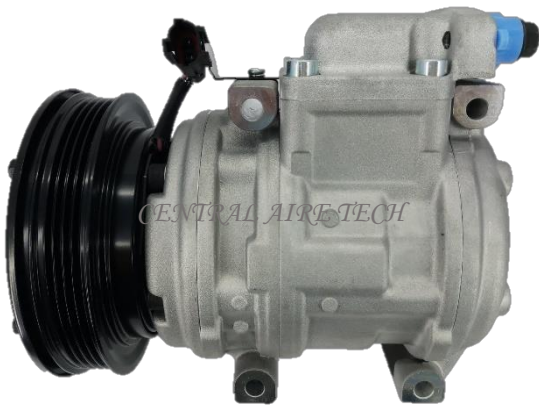

**DOOWON**                      **CAT NO. 50-001**  
**COMPRESSOR TYPE: 10PA15C**  
**CAR MODEL: SOLAR V EXCAVATOR**  
**YEAR MODEL: 2004**                      **GROOVE: 4PK**

**VALEO**                              **CAT NO. 50-002**  
**COMPRESSOR TYPE: DKS17DS**  
**CAR MODEL: DOOSAN / SOLAR V**  
**YEAR MODEL:**                              **GROOVE: 4PK**

**DENSO**                              **CAT NO. 50-003**  
**COMPRESSOR TYPE: 10PA15C**  
**CAR MODEL: DOOSAN / SOLAR V**  
**YEAR MODEL:**                              **GROOVE: 4PK**

**DELPHI**                              **CAT NO. 50-004**  
**COMPRESSOR TYPE: V5**  
**CAR MODEL: RACER**  
**YEAR MODEL:**                              **GROOVE: 1A**

**DELPHI**                              **CAT NO. 50-005**  
**COMPRESSOR TYPE: V5 (4EM)**  
**CAR MODEL: ULTRA NOVUS**  
**YEAR MODEL:**                              **GROOVE: 8PK**