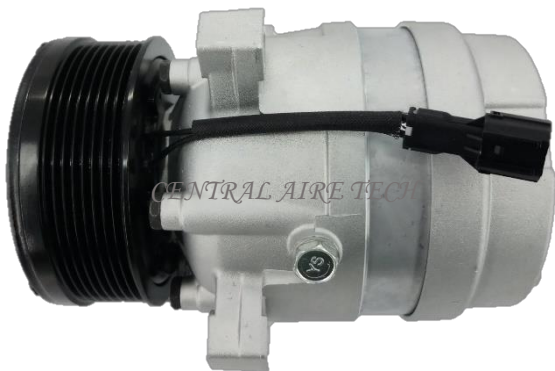

**DOOWON**                      **CAT NO. 50-001**  
**COMPRESSOR TYPE: 10PA15C**  
**CAR MODEL: SOLAR V EXCAVATOR**  
**YEAR MODEL: 2004**                      **GROOVE: 4PK**

**VALEO**                              **CAT NO. 50-002**  
**COMPRESSOR TYPE: DKS17DS**  
**CAR MODEL: DOOSAN / SOLAR V**  
**YEAR MODEL:**                              **GROOVE: 4PK**

**DENSO**                              **CAT NO. 50-003**  
**COMPRESSOR TYPE: 10PA15C**  
**CAR MODEL: DOOSAN / SOLAR V**  
**YEAR MODEL:**                              **GROOVE: 4PK**

**DELPHI**                              **CAT NO. 50-004**  
**COMPRESSOR TYPE: V5**  
**CAR MODEL: RACER**  
**YEAR MODEL:**                              **GROOVE: 1A**

**DELPHI**                              **CAT NO. 50-005**  
**COMPRESSOR TYPE: V5 (4EM)**  
**CAR MODEL: ULTRA NOVUS**  
**YEAR MODEL:**                              **GROOVE: 8PK**