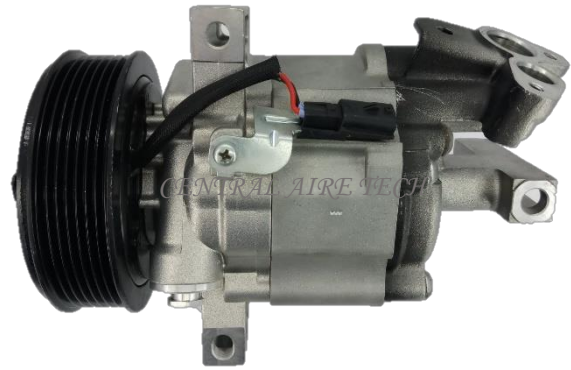

**ZEXEL** **CAT NO. 10-001**  
**COMPRESSOR TYPE: DKV11R (3DM BOTTOM)**  
**CAR MODEL: DUSTER**  
**YEAR MODEL:** **GROOVE: 4PK**

**ZEXEL** **CAT NO. 10-002**  
**COMPRESSOR TYPE: DKV11R (3DM REAR)**  
**CAR MODEL: DUSTER**  
**YEAR MODEL:** **GROOVE: 7PK**

**ZEXEL** **CAT NO. 10-003**  
**COMPRESSOR TYPE: DKV11R (3DM TOP)**  
**CAR MODEL: DUSTER 1.5L**  
**YEAR MODEL: 2005** **GROOVE: 6PK**

**VALEO** **CAT NO. 10-004**  
**COMPRESSOR TYPE: DKV09Z**  
**CAR MODEL: SANDERO II**  
**YEAR MODEL: 2018** **GROOVE: 7PK**

**CALSONIC** **CAT NO. 10-005**  
**COMPRESSOR TYPE: CR12SC**  
**CAR MODEL: LODGY 1.2L**  
**YEAR MODEL:** **GROOVE: 7PK**

**SANDEN** **CAT NO. 10-006**  
**COMPRESSOR TYPE: SD7V16 (VPP)**  
**CAR MODEL: DUSTER**  
**YEAR MODEL: 2010-2018** **GROOVE: 6PK**