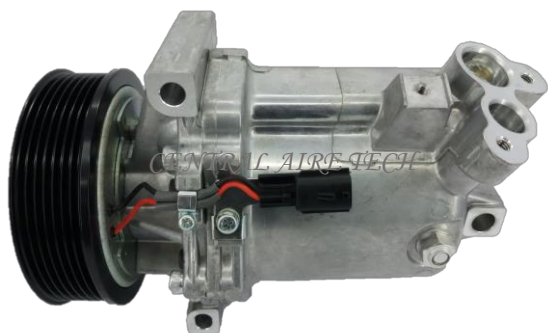

**ZEXEL** **CAT NO. 10-001**  
**COMPRESSOR TYPE: DKV11R (3DM BOTTOM)**  
**CAR MODEL: DUSTER**  
**YEAR MODEL:** **GROOVE: 4PK**

**ZEXEL** **CAT NO. 10-002**  
**COMPRESSOR TYPE: DKV11R (3DM REAR)**  
**CAR MODEL: DUSTER**  
**YEAR MODEL:** **GROOVE: 7PK**

**ZEXEL** **CAT NO. 10-003**  
**COMPRESSOR TYPE: DKV11R (3DM TOP)**  
**CAR MODEL: DUSTER 1.5L**  
**YEAR MODEL: 2005** **GROOVE: 6PK**

**VALEO** **CAT NO. 10-004**  
**COMPRESSOR TYPE: DKV09Z**  
**CAR MODEL: SANDERO II**  
**YEAR MODEL: 2018** **GROOVE: 7PK**

**CALSONIC** **CAT NO. 10-005**  
**COMPRESSOR TYPE: CR12SC**  
**CAR MODEL: LODGY 1.2L**  
**YEAR MODEL:** **GROOVE: 7PK**

**SANDEN** **CAT NO. 10-006**  
**COMPRESSOR TYPE: SD7V16 (VPP)**  
**CAR MODEL: DUSTER**  
**YEAR MODEL: 2010-2018** **GROOVE: 6PK**