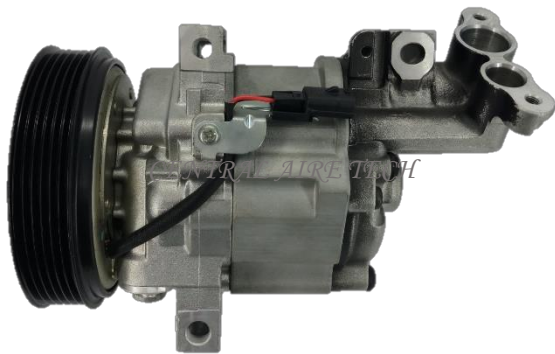

**ZEXEL** **CAT NO. 10-001**  
**COMPRESSOR TYPE: DKV11R (3DM BOTTOM)**  
**CAR MODEL: DUSTER**  
**YEAR MODEL:** **GROOVE: 4PK**

**ZEXEL** **CAT NO. 10-002**  
**COMPRESSOR TYPE: DKV11R (3DM REAR)**  
**CAR MODEL: DUSTER**  
**YEAR MODEL:** **GROOVE: 7PK**

**ZEXEL** **CAT NO. 10-003**  
**COMPRESSOR TYPE: DKV11R (3DM TOP)**  
**CAR MODEL: DUSTER 1.5L**  
**YEAR MODEL: 2005** **GROOVE: 6PK**

**VALEO** **CAT NO. 10-004**  
**COMPRESSOR TYPE: DKV09Z**  
**CAR MODEL: SANDERO II**  
**YEAR MODEL: 2018** **GROOVE: 7PK**

**CALSONIC** **CAT NO. 10-005**  
**COMPRESSOR TYPE: CR12SC**  
**CAR MODEL: LODGY 1.2L**  
**YEAR MODEL:** **GROOVE: 7PK**

**SANDEN** **CAT NO. 10-006**  
**COMPRESSOR TYPE: SD7V16 (VPP)**  
**CAR MODEL: DUSTER**  
**YEAR MODEL: 2010-2018** **GROOVE: 6PK**