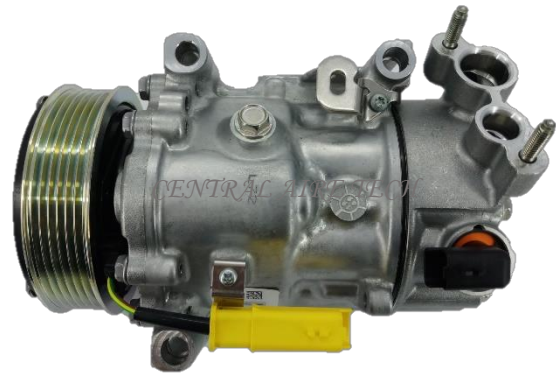

SANDEN **CAT NO. 09-003**

COMPRESSOR TYPE: SD7C16 (4EM CRL)
CAR MODEL: C5 1.6L
YEAR MODEL: GROOVE: 6PK

DENSO **CAT NO. 09-004**

COMPRESSOR TYPE: SNE12
CAR MODEL: C4 1.6L
YEAR MODEL: 2014 GROOVE: 6PK

DENSO **CAT NO. 09-005**

COMPRESSOR TYPE: 5SEL12C
CAR MODEL: C4 CACTUS 1.2L
YEAR MODEL: 2014-2018 GROOVE: 6PK

SEIKO SEIKI **CAT NO. 09-006**

COMPRESSOR TYPE: JSR11T603078
CAR MODEL: C3 MK3 1.2L
YEAR MODEL: 2017 GROOVE: 6PK

SANDEN **CAT NO. 09-007**
COMPRESSOR TYPE: SD6C12 (CEE)
CAR MODEL: C4 CACTUS 1.6L
YEAR MODEL: 2014 **GROOVE: 6PK**

SANDEN **CAT NO. 09-010**
COMPRESSOR TYPE: SD6V12 (RSF VEA)
CAR MODEL: XSARA PICASSO
YEAR MODEL: 2003 **GROOVE: 6PK**

SANDEN **CAT NO. 09-011**
COMPRESSOR TYPE: SD7V16 (VTC)
CAR MODEL: JUMPY 1.6/PEUGEOT EXPERT
YEAR MODEL: 2010 **GROOVE: 6PK**

SANDEN **CAT NO. 09-012**
COMPRESSOR TYPE: SD7V16 (1270)
CAR MODEL: C8/PEUGEOT EXPERT
YEAR MODEL: 2010 **GROOVE: 6PK**

SANDEN **CAT NO. 09-013**
COMPRESSOR TYPE: SD7V16 (1270)
CAR MODEL: C8 / JUMPY
YEAR MODEL: 2010 **GROOVE: 6PK**