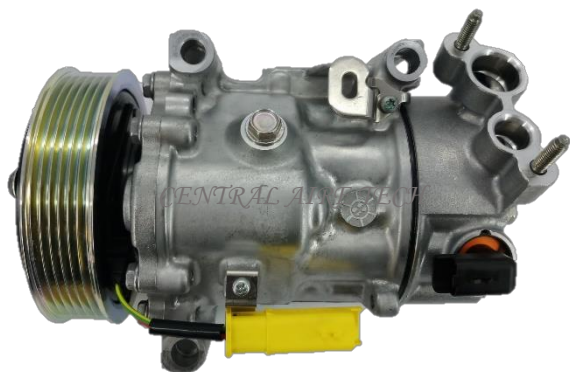

HALLA **CAT NO. 09-001**

COMPRESSOR TYPE: VS16
CAR MODEL: JUMPER 2.2L
YEAR MODEL: 2006-2015 GROOVE: 6PK

SANDEN **CAT NO. 09-002**

COMPRESSOR TYPE: SD7C16 (3DM CRP)
CAR MODEL: BERLINGO II 1.6L
YEAR MODEL: 2008-2009 GROOVE: 6PK

SANDEN **CAT NO. 09-003**

COMPRESSOR TYPE: SD7C16 (4EM CRL)
CAR MODEL: C5 1.6L
YEAR MODEL: GROOVE: 6PK

DENSO **CAT NO. 09-004**

COMPRESSOR TYPE: SNE12
CAR MODEL: C4 1.6L
YEAR MODEL: 2014 GROOVE: 6PK

DENSO **CAT NO. 09-005**

COMPRESSOR TYPE: 5SEL12C
CAR MODEL: C4 CACTUS 1.2L
YEAR MODEL: 2014-2018 GROOVE: 6PK

SEIKO SEIKI **CAT NO. 09-006**

COMPRESSOR TYPE: JSR11T603078
CAR MODEL: C3 MK3 1.2L
YEAR MODEL: 2017 GROOVE: 6PK

SANDEN **CAT NO. 09-007**
COMPRESSOR TYPE: SD6C12 (CEE)
CAR MODEL: C4 CACTUS 1.6L
YEAR MODEL: 2014 **GROOVE: 6PK**

CENTRAL AIR TECH

SANDEN **CAT NO. 09-008**
COMPRESSOR TYPE: SD6V12 (8EM VFE)
CAR MODEL: XSARA 1.6L
YEAR MODEL: 2005-2006 **GROOVE: 6PK**

SANDEN **CAT NO. 09-009**
COMPRESSOR TYPE: SD6C12 (RSF CEC)
CAR MODEL: BERLINGO MULTISPACE 1.6
YEAR MODEL: 2010 **GROOVE: 6PK**