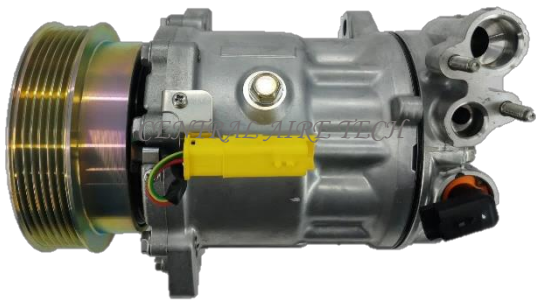

HALLA **CAT NO. 09-001**

COMPRESSOR TYPE: VS16
CAR MODEL: JUMPER 2.2L
YEAR MODEL: 2006-2015 GROOVE: 6PK

SANDEN **CAT NO. 09-002**

COMPRESSOR TYPE: SD7C16 (3DM CRP)
CAR MODEL: BERLINGO II 1.6L
YEAR MODEL: 2008-2009 GROOVE: 6PK

SANDEN **CAT NO. 09-003**

COMPRESSOR TYPE: SD7C16 (4EM CRL)
CAR MODEL: C5 1.6L
YEAR MODEL: GROOVE: 6PK

DENSO **CAT NO. 09-004**

COMPRESSOR TYPE: SNE12
CAR MODEL: C4 1.6L
YEAR MODEL: 2014 GROOVE: 6PK

DENSO **CAT NO. 09-005**

COMPRESSOR TYPE: 5SEL12C
CAR MODEL: C4 CACTUS 1.2L
YEAR MODEL: 2014-2018 GROOVE: 6PK

SEIKO SEIKI **CAT NO. 09-006**

COMPRESSOR TYPE: JSR11T603078
CAR MODEL: C3 MK3 1.2L
YEAR MODEL: 2017 GROOVE: 6PK

SANDEN **CAT NO. 09-007**
COMPRESSOR TYPE: SD6C12 (CEE)
CAR MODEL: C4 CACTUS 1.6L
YEAR MODEL: 2014 **GROOVE: 6PK**

CENTRAL AIR TECH

SANDEN **CAT NO. 09-008**
COMPRESSOR TYPE: SD6V12 (8EM VFE)
CAR MODEL: XSARA 1.6L
YEAR MODEL: 2005-2006 **GROOVE: 6PK**

SANDEN **CAT NO. 09-009**
COMPRESSOR TYPE: SD6C12 (RSF CEC)
CAR MODEL: BERLINGO MULTISPACE 1.6
YEAR MODEL: 2010 **GROOVE: 6PK**