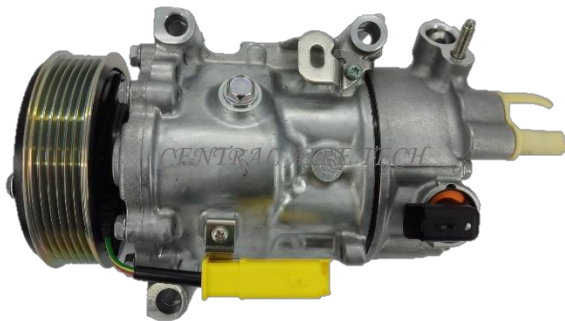

SANDEN   **CAT NO. 09-015**
COMPRESSOR TYPE: SD6C12 (VGA)
CAR MODEL: C5 III BREAK/PEUGEOT 508
YEAR MODEL: 2015   **GROOVE: 6PK**