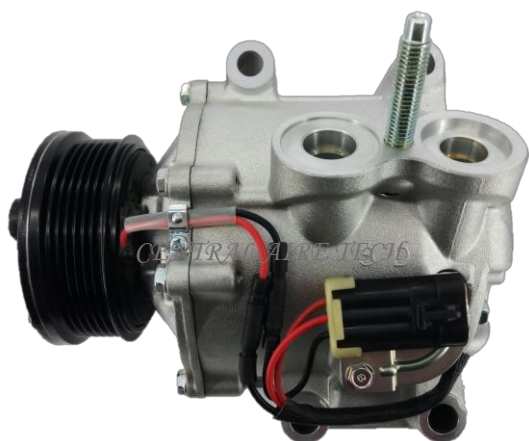

GM **CAT NO. 07-020**

COMPRESSOR TYPE: QS90
CAR MODEL: SPIN GAS
YEAR MODEL: 2014 GROOVE: 6PK

GM **CAT NO. 07-021**

COMPRESSOR TYPE: QS90 (RSF)
CAR MODEL: SPIN DIESEL
YEAR MODEL: 2014 GROOVE: 4PK

GM **CAT NO. 07-022**

COMPRESSOR TYPE: QS90
CAR MODEL: SONIC GAS
YEAR MODEL: 2014 GROOVE: 6PK

MITSUBISHI **CAT NO. 07-023**

COMPRESSOR TYPE: 07-0
CAR MODEL: SPARK
YEAR MODEL: 2013-2014 GROOVE: 4PK

SEIKO SEIKI **CAT NO. 07-024**

COMPRESSOR TYPE: SS10
CAR MODEL: CASSIA 1.8
YEAR MODEL: 1997 GROOVE: 4PK

SANDEN **CAT NO. 07-025**

COMPRESSOR TYPE: TRSA12
CAR MODEL: TRAIL BLAZER
YEAR MODEL: 2003 **GROOVE: 6PK**

AC DELCO **CAT NO. 07-026**

COMPRESSOR TYPE: DKS17DS
CAR MODEL: EQUINOX
YEAR MODEL: 2006-2009 **GROOVE: 6PK**

DELPHI **CAT NO. 07-027**

COMPRESSOR TYPE: 6CVC
CAR MODEL: CRUZE 1.8L
YEAR MODEL: 2014 **GROOVE: 6PK**

CALSONIC **CAT NO. 07-028**