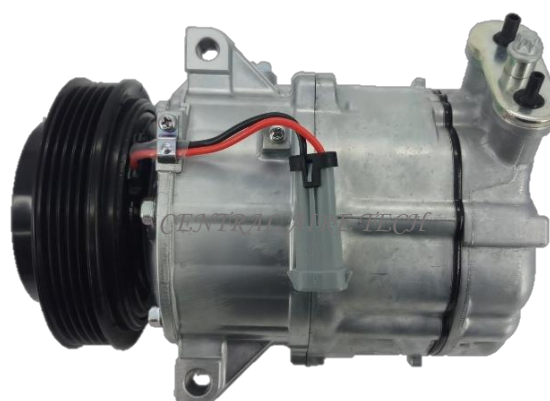

SANDEN   **CAT NO. 07-048**
COMPRESSOR TYPE: PXV16
CAR MODEL: SATURN ION / COBALT 2.2L
YEAR MODEL: 2007-2011   **GROOVE: 5PK**