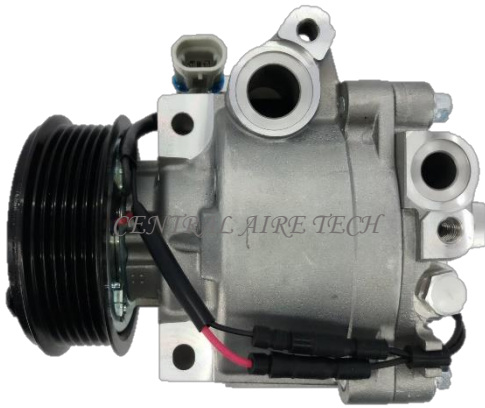

DELPHI **CAT NO. 07-008**
COMPRESSOR TYPE: CVC
CAR MODEL: CRUZE / BUICK / VERANO
YEAR MODEL: 2012-2014 **GROOVE: 6PK**

DELPHI **CAT NO. 07-009**
COMPRESSOR TYPE: CSP17 (RSF)
CAR MODEL: CAMARO
YEAR MODEL: 2010-2011 **GROOVE: 6PK**

DELPHI **CAT NO. 07-033**
COMPRESSOR TYPE: SP08 (3EM)
CAR MODEL: SPARK
YEAR MODEL: 2005 **GROOVE: 4PK**

DELPHI **CAT NO. 07-034**
COMPRESSOR TYPE: CSP11 (4DM)
CAR MODEL: SPARK
YEAR MODEL: 2011-2012 **GROOVE: 4PK**

DELPHI **CAT NO. 07-035**
COMPRESSOR TYPE: CSP17 (3DM)
CAR MODEL: TRAILBLAZER
YEAR MODEL: 2012 **GROOVE: 6PK**

DELPHI **CAT NO. 07-036**
COMPRESSOR TYPE: CSP17 (BF 3DM)
CAR MODEL: TRAILBLAZER
YEAR MODEL: 2016 **GROOVE: 6PK**