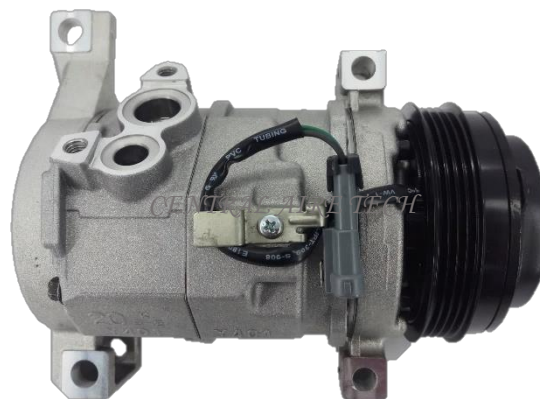

CENTRAL AIRE TECH

DELPHI **CAT NO. 07-049**
COMPRESSOR TYPE: CSP17 (3DM)
CAR MODEL: TRAILBLAZER
YEAR MODEL: 2012 **GROOVE: 6PK**

DENSO **CAT NO. 07-050**
COMPRESSOR TYPE: 10S20F
CAR MODEL: SILVERADO 2500/3500 6.0L
YEAR MODEL: 2014 **GROOVE: 4PK**

CENTRAL AIRE TECH