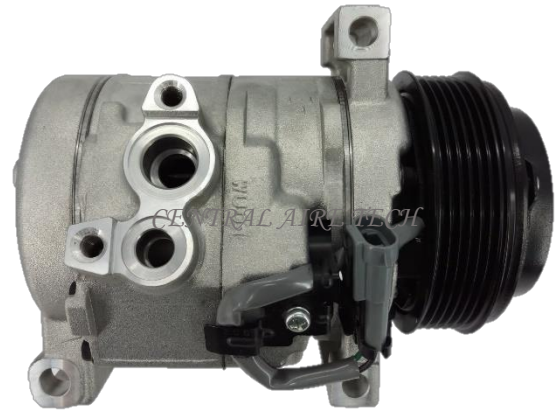

DENSO   **CAT NO. 07-032**
COMPRESSOR TYPE: 10E18F (3DM)
CAR MODEL: SILVERADO 3500
YEAR MODEL: 2011   **GROOVE: 6PK**