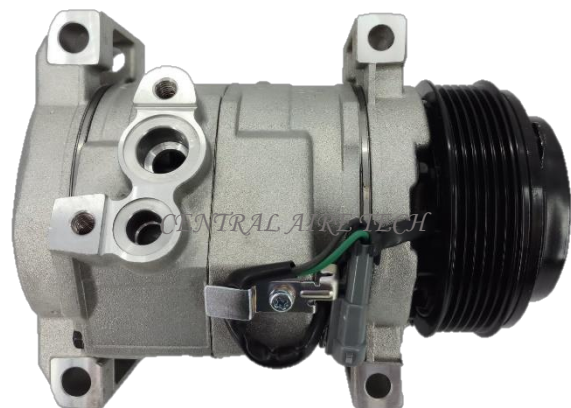

DELPHI **CAT NO. 07-012**
COMPRESSOR TYPE: SP17
CAR MODEL: CAPTIVA DIESEL
YEAR MODEL: 2008 **GROOVE: 6PK**

DELPHI **CAT NO. 07-013**
COMPRESSOR TYPE: CSP15
CAR MODEL: CRUZE
YEAR MODEL: 2008 **GROOVE: 6PK**

DELPHI **CAT NO. 07-014**
COMPRESSOR TYPE: CSP15
CAR MODEL: SONIC 1.8
YEAR MODEL: 2014-2015 **GROOVE: 6PK**

DELPHI **CAT NO. 07-015**
COMPRESSOR TYPE: CSP17
CAR MODEL: CAPTIVA / ORLANDO
YEAR MODEL: 2010 **GROOVE: 6PK**

DELPHI **CAT NO. 07-016**
COMPRESSOR TYPE: CSP17
CAR MODEL: EQUINOX
YEAR MODEL: 2012-2014 **GROOVE: 5PK**

DENSO **CAT NO. 07-017**
COMPRESSOR TYPE: 10S17F
CAR MODEL: SILVERADO
YEAR MODEL: 2005 **GROOVE: 4PK**

DENSO **CAT NO. 07-018**
COMPRESSOR TYPE: 10S17F
CAR MODEL: SILVERADO / TRUCK 6.6
YEAR MODEL: 2007 **GROOVE: 6PK**

SANDEN **CAT NO. 07-019**

COMPRESSOR TYPE: PXC14
CAR MODEL: CRUZE LS 1.4L
YEAR MODEL: 2016-2019 GROOVE: 5PK