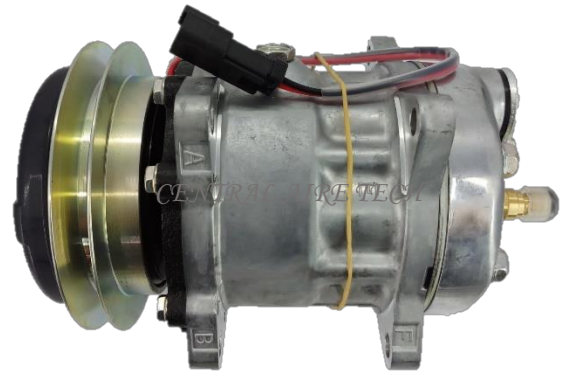

DENSO **CAT NO. 05-001**
COMPRESSOR TYPE: 10S17C
CAR MODEL: EXCAVATOR
YEAR MODEL: 2004 **GROOVE: 1A**

DENSO **CAT NO. 05-002**
COMPRESSOR TYPE: 10S17C
CAR MODEL: EXCAVATOR
YEAR MODEL: 2008 **GROOVE: 8PK**

COMPRESSOR TYPE: SD7H15 (8EM GK)
CAR MODEL: CATERPILLAR
YEAR MODEL: GROOVE: 8PK

**SANDEN CAT NO. 05-016**

COMPRESSOR TYPE: SD7H15 (8EM GK)
CAR MODEL: CATERPILLAR (24V)
YEAR MODEL: GROOVE: 1A

**SANDEN CAT NO. 05-017**

COMPRESSOR TYPE: SD7H15 (WR)
CAR MODEL: CATERPILLAR
YEAR MODEL: GROOVE: 12PK

**SANDEN CAT NO. 05-018**

COMPRESSOR TYPE: SD7H15 (8EM GK)
CAR MODEL: CATERPILLAR (12V)
YEAR MODEL: GROOVE: 1A

SANDEN **CAT NO. 05-019**

COMPRESSOR TYPE: SD7H15 (KC)
CAR MODEL: CT660 10.5L/CT680 12.4L
YEAR MODEL: 2012-2015 GROOVE: 8PK

SANDEN **CAT NO. 05-020**

COMPRESSOR TYPE: SD7H13 (GK)
CAR MODEL: 906H/907H2/908M
YEAR MODEL: 2007 GROOVE: 1A