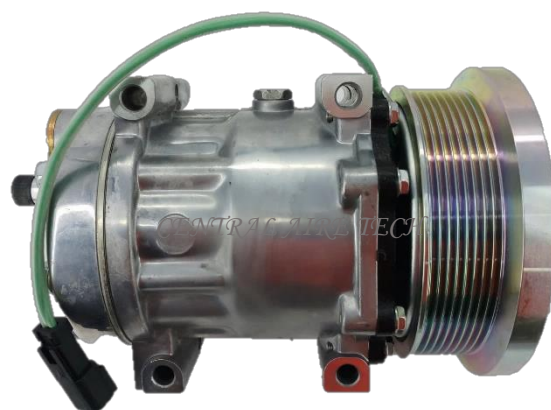

DENSO **CAT NO. 05-001**
COMPRESSOR TYPE: 10S17C
CAR MODEL: EXCAVATOR
YEAR MODEL: 2004 **GROOVE: 1A**

DENSO **CAT NO. 05-002**
COMPRESSOR TYPE: 10S17C
CAR MODEL: EXCAVATOR
YEAR MODEL: 2008 **GROOVE: 8PK**

SANDEN **CAT NO. 05-003**
COMPRESSOR TYPE: SD7H13
CAR MODEL: CATERPILLAR 8944
YEAR MODEL: **GROOVE: 1A**

SANDEN **CAT NO. 05-004**
COMPRESSOR TYPE: SD7H13
CAR MODEL: CATERPILLAR 8986
YEAR MODEL: **GROOVE: 1B**

SANDEN **CAT NO. 05-005**
COMPRESSOR TYPE: SD7H15 (GK)
CAR MODEL: CATERPILLAR 4840
YEAR MODEL: **GROOVE: 8PK**

SANDEN **CAT NO. 05-006**
COMPRESSOR TYPE: SD7H15 (8EM GK)
CAR MODEL: CATERPILLAR 4604
YEAR MODEL: **GROOVE: 1A**

SANDEN **CAT NO. 05-007**

COMPRESSOR TYPE: SD7H15 (8EM GK)
CAR MODEL: CATERPILLAR 4606
YEAR MODEL: GROOVE: 8PK

SANDEN **CAT NO. 05-008**

COMPRESSOR TYPE: SD7H15 (GK)
CAR MODEL: CATERPILLAR 4769
YEAR MODEL: GROOVE: 8PK