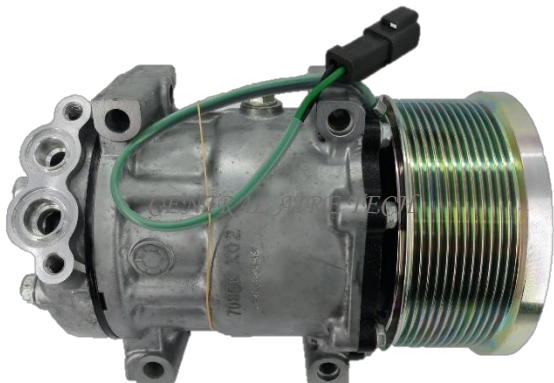

DENSO **CAT NO. 05-001**
COMPRESSOR TYPE: 10S17C
CAR MODEL: EXCAVATOR
YEAR MODEL: 2004 **GROOVE: 1A**

DENSO **CAT NO. 05-002**
COMPRESSOR TYPE: 10S17C
CAR MODEL: EXCAVATOR
YEAR MODEL: 2008 **GROOVE: 8PK**

SANDEN **CAT NO. 05-011**

COMPRESSOR TYPE: SD7H15 (GK)
CAR MODEL: CATERPILLAR 4840
YEAR MODEL: GROOVE: 8PK

SANDEN **CAT NO. 05-012**

COMP. TYPE: SD7H15 WASHER TYPE
CAR MODEL: CATERPILLAR
YEAR MODEL: GROOVE: 8PK

**SANDEN CAT NO. 05-013**

COMP. TYPE: SD7H15 WASHER TYPE
CAR MODEL: CATERPILLAR
YEAR MODEL: GROOVE: 8PK

**DENSO CAT NO. 05-014**

COMPRESSOR TYPE: 10S17C
CAR MODEL: EXCAVATOR 24V
YEAR MODEL: GROOVE: 1B

**SANDEN CAT NO. 05-015**

COMPRESSOR TYPE: SD7H15 (8EM GK)
CAR MODEL: CATERPILLAR
YEAR MODEL: GROOVE: 8PK

**SANDEN CAT NO. 05-016**

COMPRESSOR TYPE: SD7H15 (8EM GK)
CAR MODEL: CATERPILLAR (24V)
YEAR MODEL: GROOVE: 1A

**SANDEN CAT NO. 05-017**