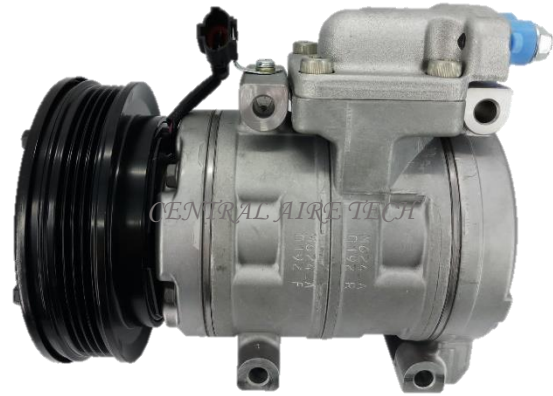

VALEO CAT NO. 50-002

COMPRESSOR TYPE: DKS17DS
CAR MODEL: DOOSAN / SOLAR V
YEAR MODEL: GROOVE: 4PK