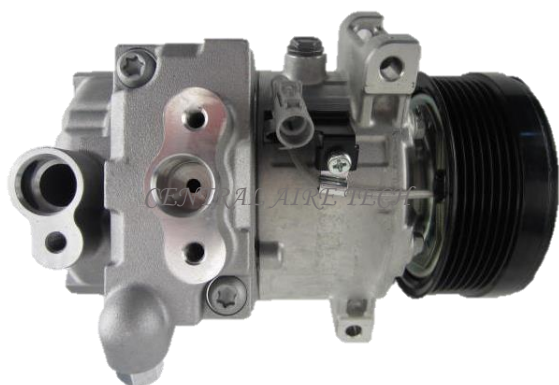

**CALSONIC**      **CAT NO. 43-025**

**COMPRESSOR TYPE: CSV614**  
**CAR MODEL: GRAND VITARA**  
**YEAR MODEL:                      GROOVE: 6PK**

**VALEO**      **CAT NO. 43-026**

**COMPRESSOR TYPE: DCS141C**  
**CAR MODEL: VITARA 2.7L**  
**YEAR MODEL: 2008                      GROOVE: 5PK**