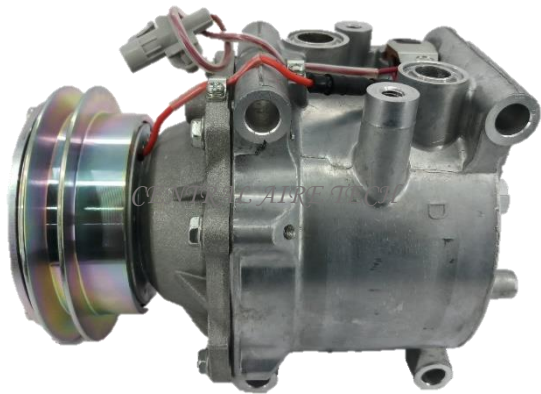

SANDEN   **CAT NO. 44-104**
COMPRESSOR TYPE: TRS105
CAR MODEL: REVO 3215 2.0L DSL
YEAR MODEL: 1999   **GROOVE: 1A**