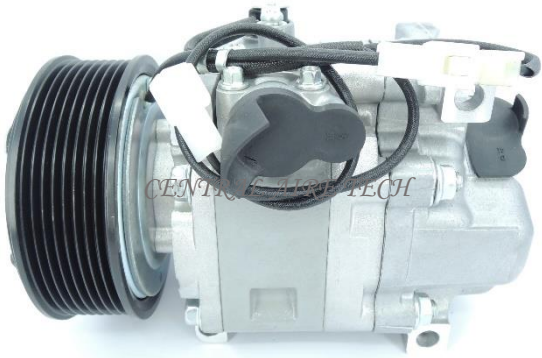

PANASONIC CAT NO. 28-007

COMPRESSOR TYPE: H12
CAR MODEL: CX7 DSL
YEAR MODEL: 2009 GROOVE: 8PK