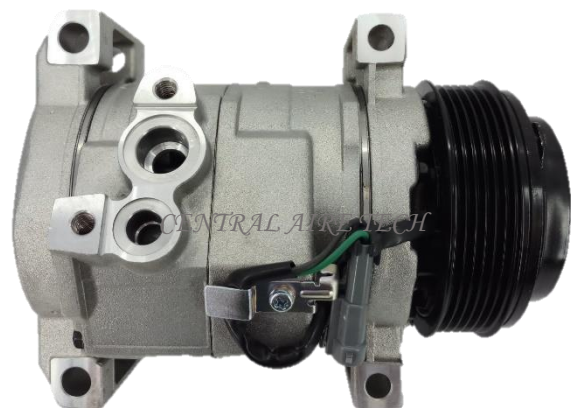

DENSO   **CAT NO. 07-018**
COMPRESSOR TYPE: 10S17F
CAR MODEL: SILVERADO / TRUCK 6.6
YEAR MODEL: 2007   **GROOVE: 6PK**