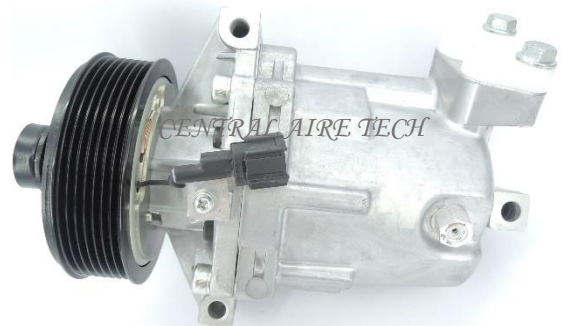

**CALSONIC**                      **CAT NO. 32-024**  
**COMPRESSOR TYPE: CR10**  
**CAR MODEL: LIVINA 1.6L**  
**YEAR MODEL: 2008**                      **GROOVE: 6PK**

**CALSONIC**      **CAT NO. 32-025**  
**COMPRESSOR TYPE: CR10**  
**CAR MODEL: LATIO/TIIDA 1.6L**  
**YEAR MODEL: 2008**      **GROOVE: 6PK**