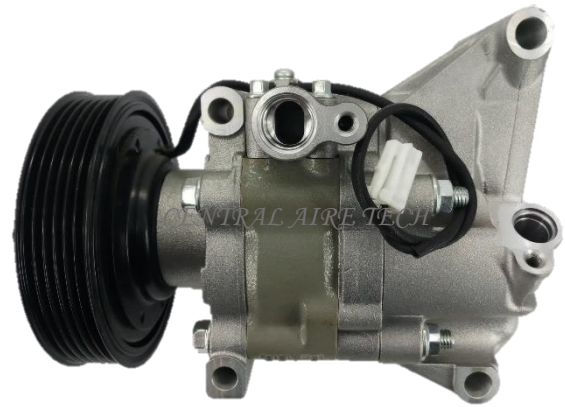

PANASONIC CAT NO. 28-010

COMPRESSOR TYPE: V09 (LB)
CAR MODEL: MAZDA 2 1.5L
YEAR MODEL: 2008 GROOVE: 6PK