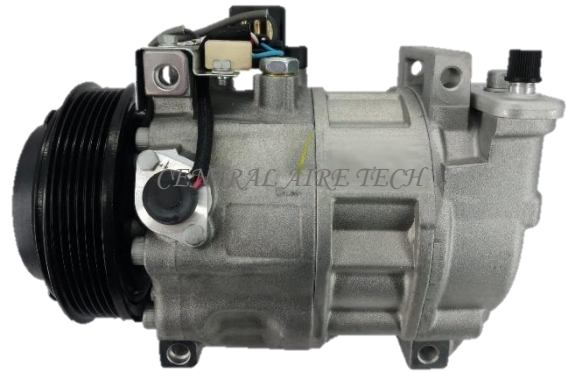

DENSO   **CAT NO. 29-014**
COMPRESSOR TYPE: 6CA17C
CAR MODEL: C220 2.2L
YEAR MODEL: 1994   **GROOVE: 6PK**

CENTRAL AIRE TECH