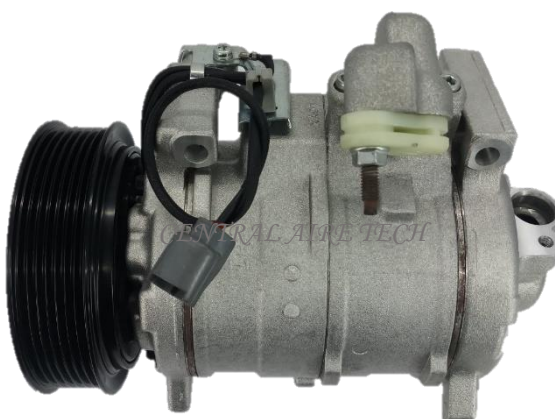

DENSO **CAT NO. 18-040**

COMPRESSOR TYPE: 10SR17C
CAR MODEL: ELYSION
YEAR MODEL: 2009 **GROOVE: 7PK**