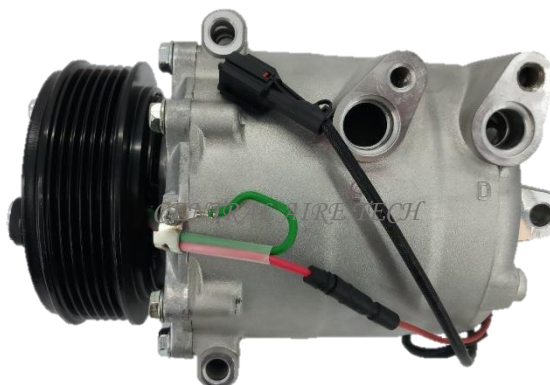

VISTEON   **CAT NO. 07-030**

COMPRESSOR TYPE: SC90V
CAR MODEL: CHEVY ENJOY 1.4L
YEAR MODEL: 2012   **GROOVE: 6PK**