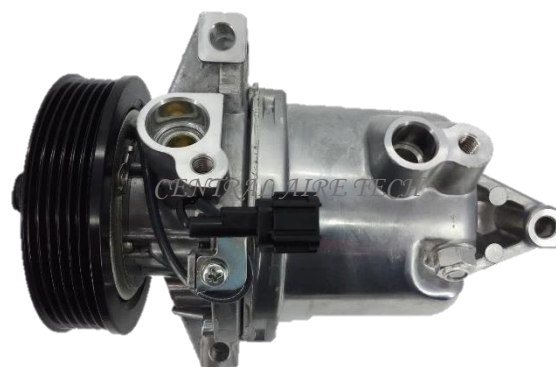

CALSONIC   **CAT NO. 32-076**

COMPRESSOR TYPE: CR08B
CAR MODEL: CUBE S/SL 1.8L
YEAR MODEL: 2011-2014   **GROOVE: 6PK**