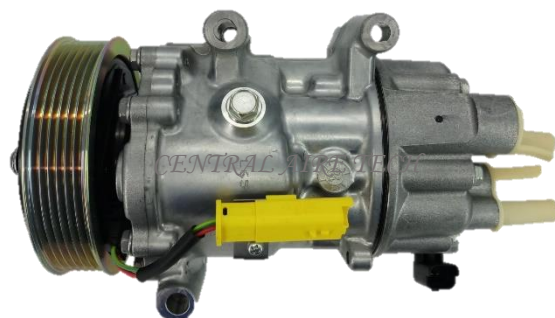

SANDEN   **CAT NO. 09-018**
COMPRESSOR TYPE: SD6V12 (VFE)
CAR MODEL: XSARA PICASSO
YEAR MODEL: 2001   GROOVE: 6PK

SANDEN   **CAT NO. 09-020**

COMPRESSOR TYPE: SD6C12 (1350)
CAR MODEL: C4 TDI 2.0L
YEAR MODEL: 2010   **GROOVE: 6PK**