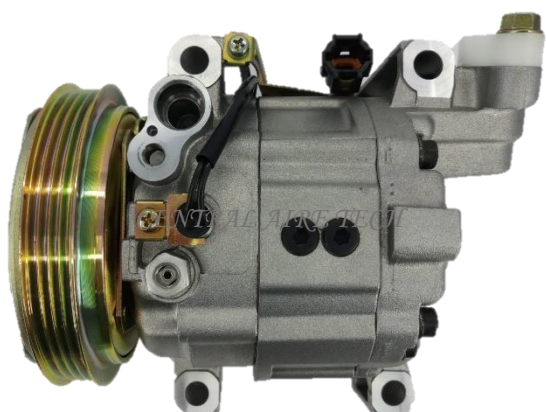

ZEXEL   **CAT NO. 32-077**

COMPRESSOR TYPE: DKV14G (BH)
CAR MODEL: SERIES 3
YEAR MODEL: **GROOVE: 4PK**