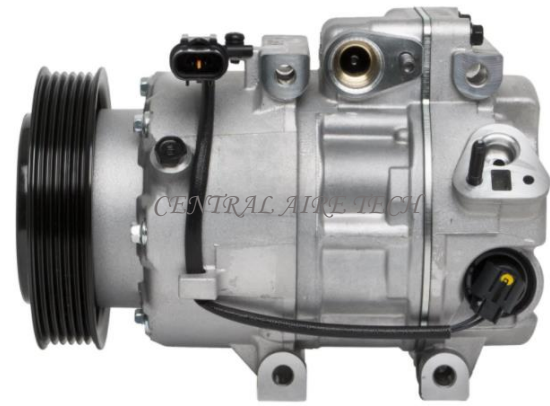

**DOOWON** **CAT NO. 20-102**

**COMPRESSOR TYPE: DVE16N (SH)**  
**CAR MODEL: TUCSON**  
**YEAR MODEL: 2016 GROOVE: 6PK**

*CENTRAL AIRE TECH*

**HALLA CAT NO. 20-103**

**COMPRESSOR TYPE: HS15**  
**CAR MODEL: TRUCK (24V)**  
**YEAR MODEL: GROOVE: 8PK**