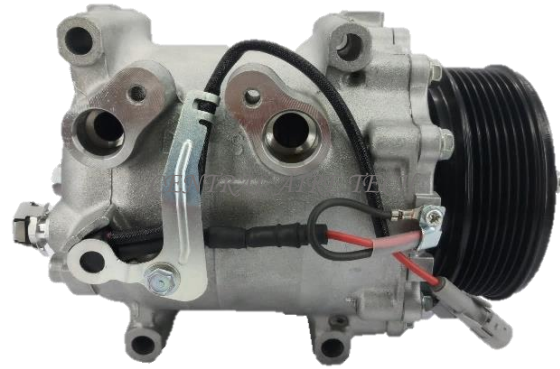

SANDEN   **CAT NO. 44-002**
COMPRESSOR TYPE: TRSA11
CAR MODEL: INNOVA 3701/3703 2.0L DSL
YEAR MODEL: 2005   **GROOVE: 7PK**