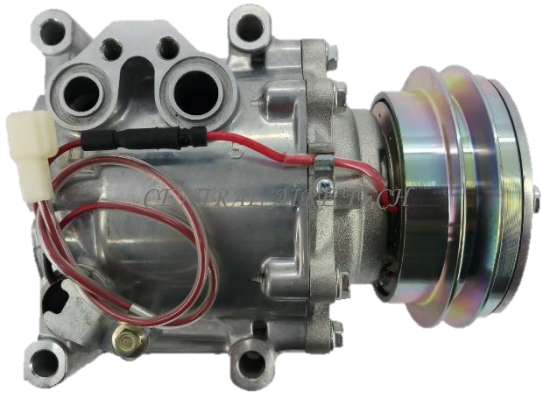

SANDEN   **CAT NO. 44-102**
COMPRESSOR TYPE: TRS090
CAR MODEL: FX 3047/3088 2.0L GAS
YEAR MODEL: 1997   **GROOVE: 1A**