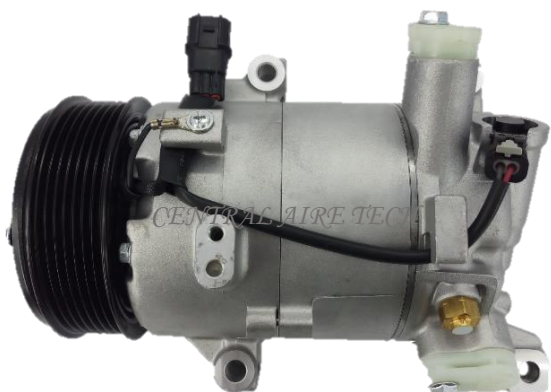

MAHLE   CAT NO. 18-083

COMPRESSOR TYPE: 6CVC140E (4DM)
CAR MODEL: CIVIC 1.5L GAS
YEAR MODEL: 2017   GROOVE: 7PK

MAHLE   CAT NO. 18-084

COMPRESSOR TYPE: 6CVC140E
CAR MODEL: CIVIC GAS
YEAR MODEL: 2017   GROOVE: 7PK