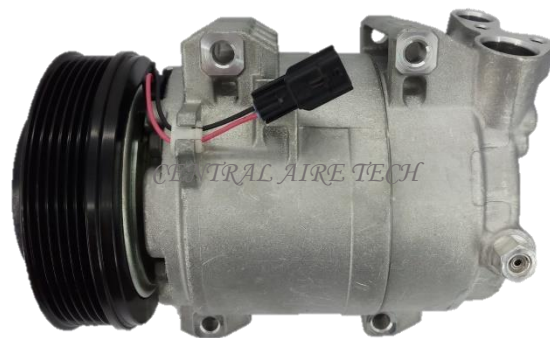

VALEO   **CAT NO. 32-042**
COMPRESSOR TYPE: DKS17D (4EM)
CAR MODEL: TEANA/MAXIMA 2.3L
YEAR MODEL: 2008   **GROOVE: 6PK**

VALEO   **CAT NO. 32-044**
COMPRESSOR TYPE: DKS17D
CAR MODEL: ELGRAND E52
YEAR MODEL: 2010   **GROOVE: 6PK**