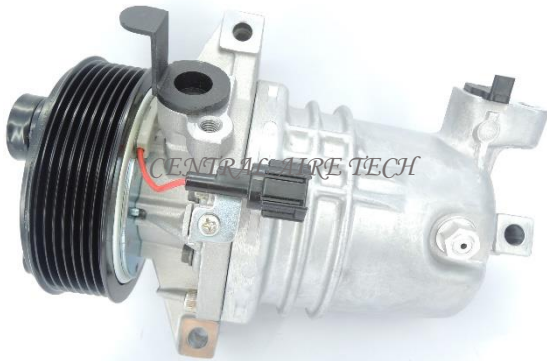

CALSONIC   **CAT NO. 32-027**
COMPRESSOR TYPE: CR10
CAR MODEL: LIVINA 1.8L
YEAR MODEL: 2008   **GROOVE: 7PK**