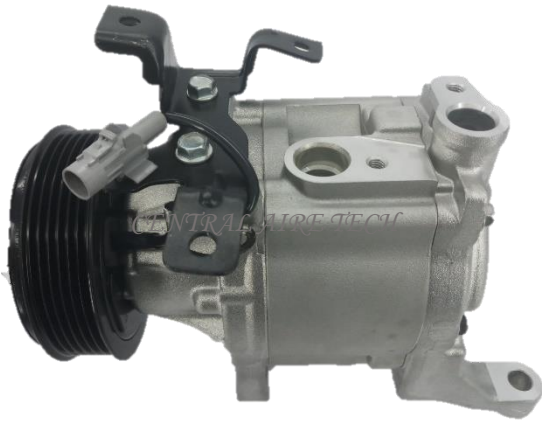

DENSO   **CAT NO. 42-007**

COMPRESSOR TYPE: SCSA08H
CAR MODEL: BRZ/TYT. GT 2.4L
YEAR MODEL: 2013   GROOVE: 6PK