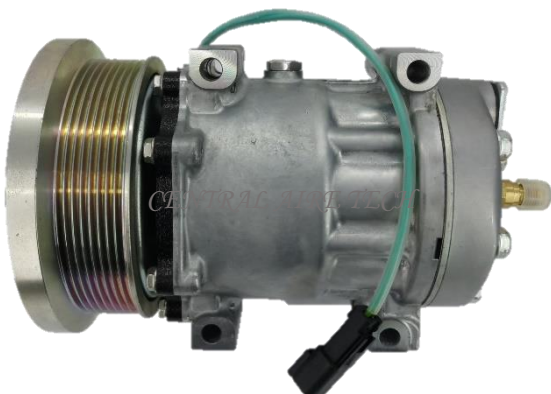

SANDEN   **CAT NO. 05-011**
COMPRESSOR TYPE: SD7H15 (GK)
CAR MODEL: CATERPILLAR 4840
YEAR MODEL: **GROOVE: 8PK**