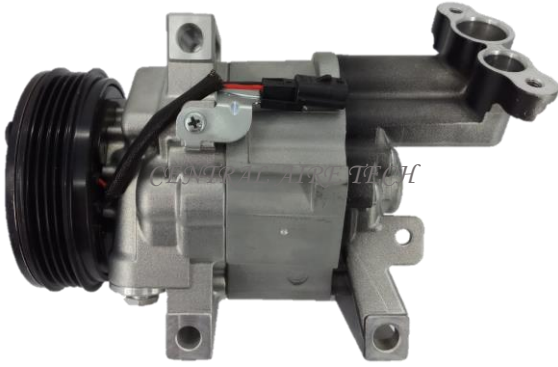

ZEXEL **CAT NO. 10-001**
COMPRESSOR TYPE: DKV11R (3DM BOTTOM)
CAR MODEL: DUSTER
YEAR MODEL: GROOVE: 4PK