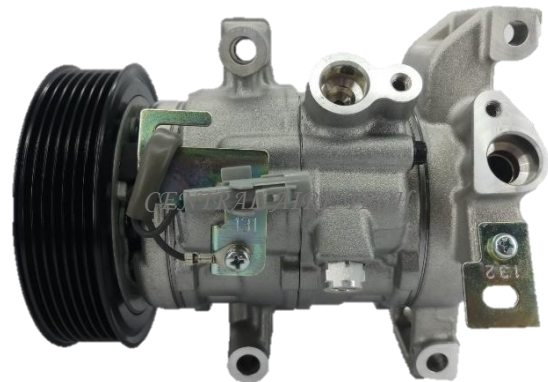

DENSO **CAT NO. 44-010**
COMPRESSOR TYPE: 10SRE11C
CAR MODEL: HI LUX 2.4L
YEAR MODEL: 2015 **GROOVE: 7PK**