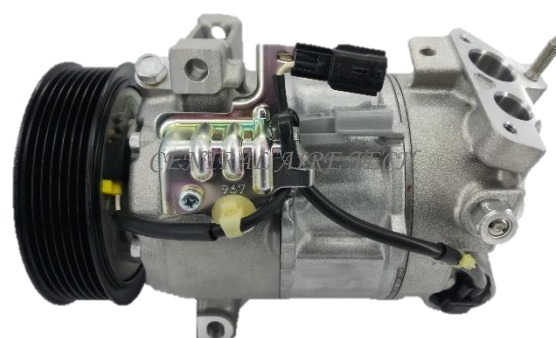

DENSO   **CAT NO. 32-132**
COMPRESSOR TYPE: 6SBH14C
CAR MODEL: X-TRAIL
YEAR MODEL: 2015   **GROOVE: 7PK**