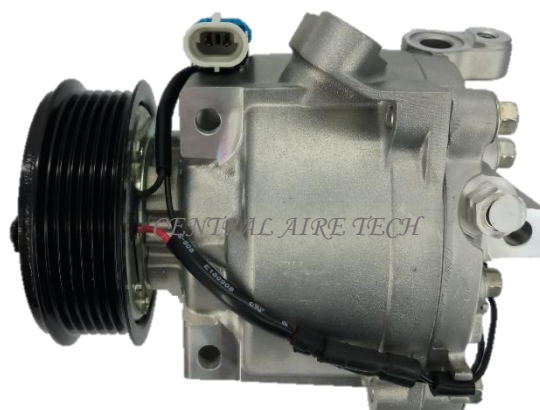

GM   **CAT NO. 07-022**

COMPRESSOR TYPE: QS90
CAR MODEL: SONIC GAS
YEAR MODEL: 2014   GROOVE: 6PK