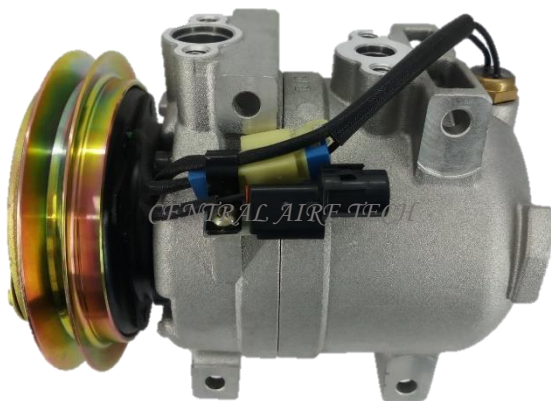

CALSONIC   **CAT NO. 26-003**

COMPRESSOR TYPE: DKV14C
CAR MODEL: BACK HOE
YEAR MODEL: **GROOVE: 1A**