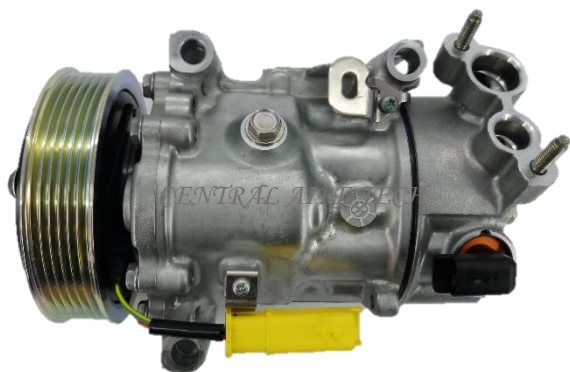

SANDEN   **CAT NO. 09-007**
COMPRESSOR TYPE: SD6C12 (CEE)
CAR MODEL: C4 CACTUS 1.6L
YEAR MODEL: 2014   **GROOVE: 6PK**

CENTRAL AIR TECH

SANDEN   **CAT NO. 09-008**
COMPRESSOR TYPE: SD6V12 (8EM VFE)
CAR MODEL: XSARA 1.6L
YEAR MODEL: 2005-2006   **GROOVE: 6PK**