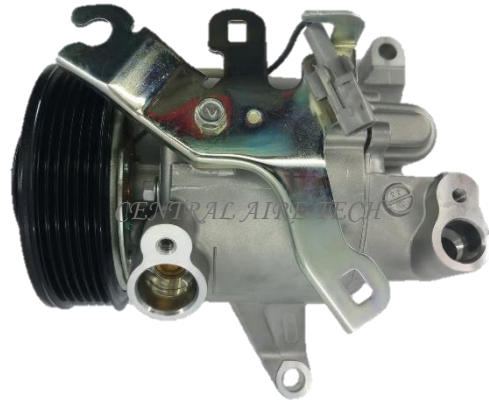

CENTRAL AIRE TECH

ZEXEL **CAT NO. 42-031**

COMPRESSOR TYPE: DCW17BE
CAR MODEL: SVX 3.3L
YEAR MODEL: 1992-1997 GROOVE: 4PK

VALEO **CAT NO. 42-032**

COMPRESSOR TYPE: DKV10Z
CAR MODEL: IMPREZA 2.0L GAS
YEAR MODEL: 2016 GROOVE: 6PK