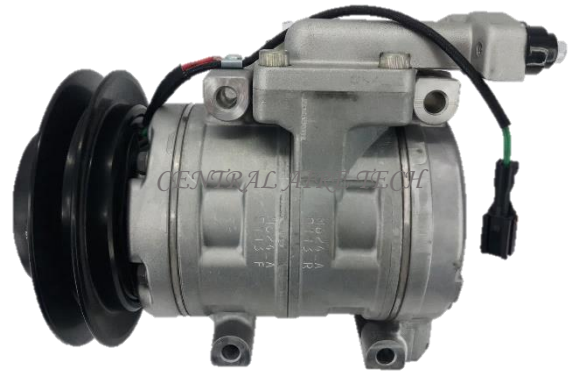

VALEO **CAT NO. 22-107**

COMPRESSOR TYPE: DKS17DS
CAR MODEL: GIGA (24V)
YEAR MODEL: GROOVE: 1B