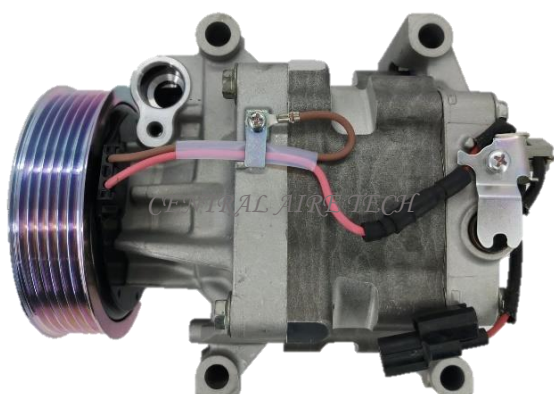

SANDEN   **CAT NO. 18-051**

COMPRESSOR TYPE: STR08

CAR MODEL: FIT DBA-GK3

YEAR MODEL: 2015   GROOVE: 6PK