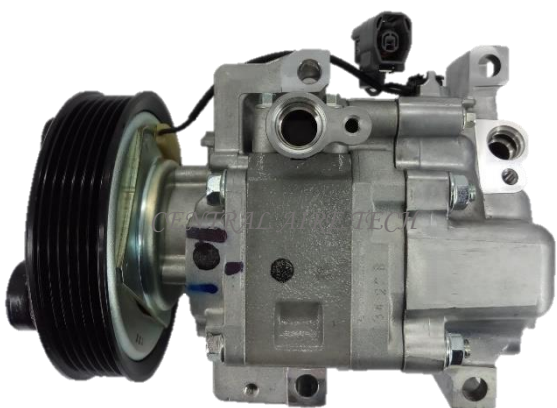

PANASONIC CAT NO. 28-005
COMPRESSOR TYPE: H12
CAR MODEL: MAZDA 6 2.3L
YEAR MODEL: 2005 GROOVE: 6PK