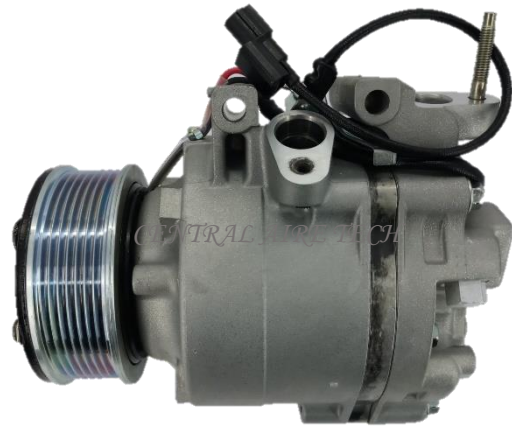

KEIHIN **CAT NO. 18-026**
COMPRESSOR TYPE: NSR-080
CAR MODEL : STREAM
YEAR MODEL: 2006 **GROOVE: 7PK**