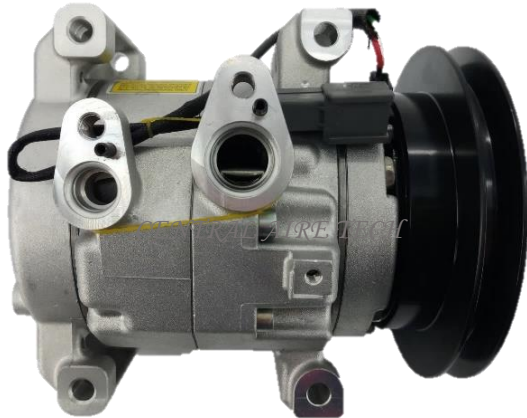

KDAC CAT NO. 31-129

COMPRESSOR TYPE: CSP15

CAR MODEL: FUSO

YEAR MODEL: GROOVE: 1A

CALSONIC CAT NO. 31-130

COMPRESSOR TYPE: CR12SB

CAR MODEL: L200 2.4L 4N15

YEAR MODEL: 2015-2018 GROOVE: 5PK