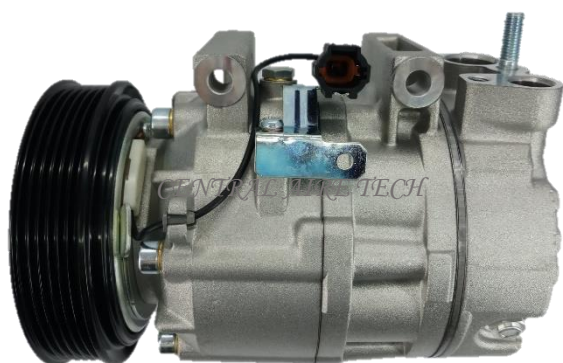

CALSONIC   **CAT NO. 32-003**
COMPRESSOR TYPE: CWV615
CAR MODEL: X-TRAIL 2.0/2.5L
YEAR MODEL: 2005   **GROOVE: 6PK**