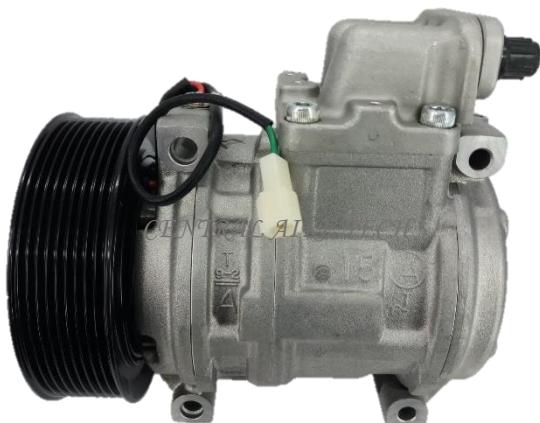

DENSO   **CAT NO. 29-041**
COMPRESSOR TYPE: 10PA15C
CAR MODEL: TRUCK
YEAR MODEL: **GROOVE: 9PK**