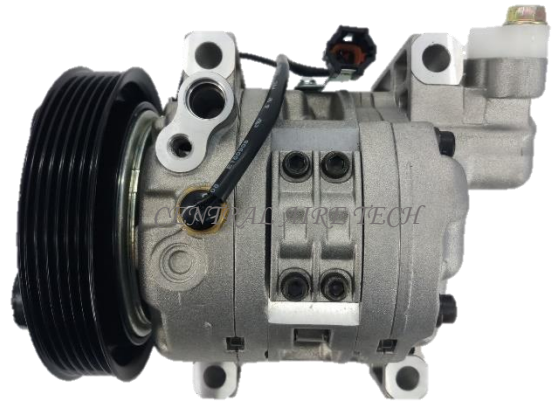

VALEO **CAT NO. 32-138**
COMPRESSOR TYPE: DKS17CH (4EM)
CAR MODEL: URVAN
YEAR MODEL: GROOVE: 1A

ZEXEL CAT NO. 32-140

**COMPRESSOR TYPE: DKV11D (SH)
CAR MODEL: SERIES 3
YEAR MODEL: GROOVE: 6PK**

CENTRAL AIRE TECH