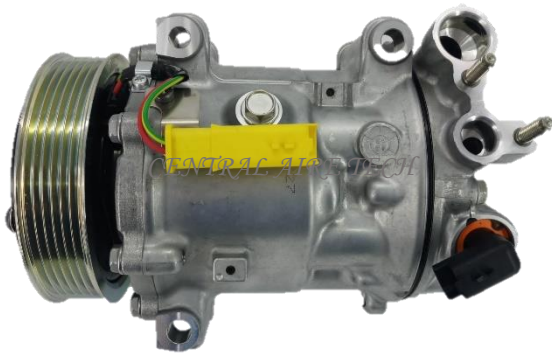

SANDEN   **CAT NO. 34-007**
COMPRESSOR TYPE: SD7C16 (CRN)
CAR MODEL: 407 1327/1392E 1.6L
YEAR MODEL: GROOVE: 6PK