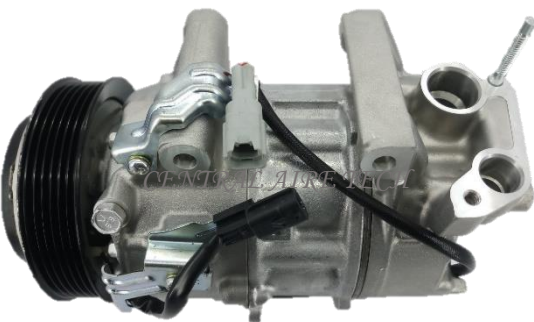

DENSO **CAT NO. 32-137**
COMPRESSOR TYPE: 6SBH14F
CAR MODEL: X-TRAIL QR25/ROGUE 2.5L
YEAR MODEL: 2014-2017 GROOVE: 6PK

CENTRAL AIR TECH