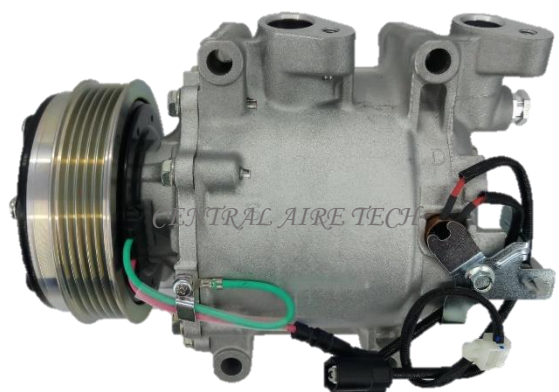

SANDEN   **CAT NO. 18-015**

COMPRESSOR TYPE: TRSE07
CAR MODEL: JAZZ 3481
YEAR MODEL: 2012   **GROOVE: 5PK**