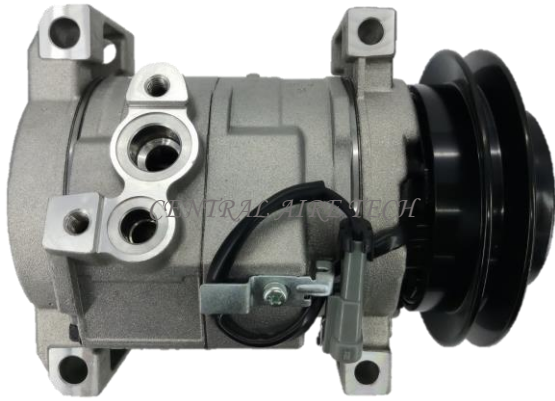

DENSO   **CAT NO. 07-055**

COMPRESSOR TYPE: 10S17F (4DM)

CAR MODEL: TRUCK

YEAR MODEL:

GROOVE: 1A