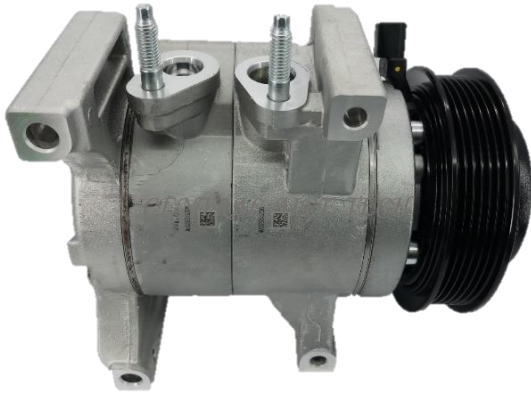

HALLA **CAT NO. 12-014**
COMPRESSOR TYPE: RS18
CAR MODEL: JEEP WRANGLER
YEAR MODEL: 2012-2017 GROOVE: 6PK