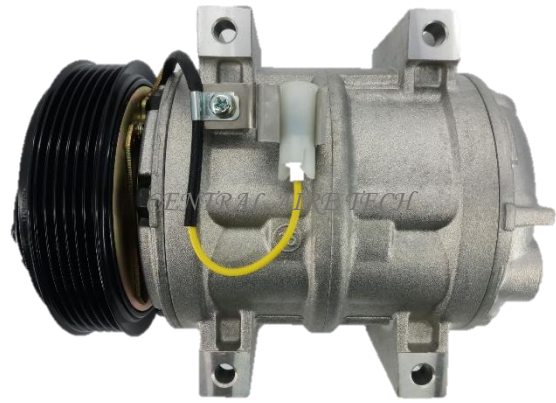

ZEXEL   **CAT NO. 46-002**

COMPRESSOR TYPE: DKS15CH (4DM)
CAR MODEL: S70 2.0/2.5L
YEAR MODEL: 1998-1999   GROOVE: 6PK