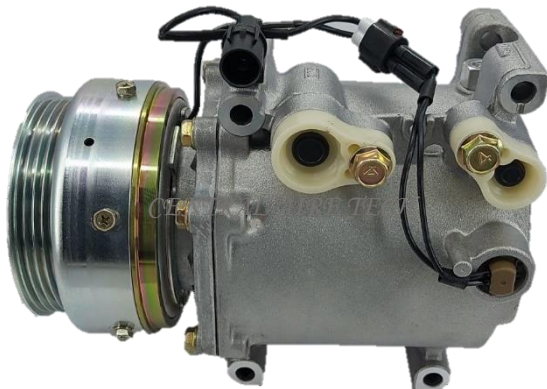

mitsubishi **CAT NO. 31-113**

COMPRESSOR TYPE: MSC90C

CAR MODEL: TRITON 205AM

YEAR MODEL: GROOVE: 4PK

PANASONIC **CAT NO. 31-112**

COMPRESSOR TYPE: H12

CAR MODEL: VERYCA 1.2L

YEAR MODEL: 1999 GROOVE: 4PK