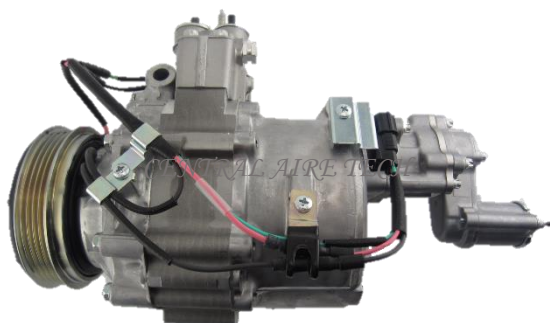

SANDEN   **CAT NO. 18-045**
COMPRESSOR TYPE: HBC175
CAR MODEL: ACCORD HYBRID
YEAR MODEL: 2006-2011   GROOVE: 4PK