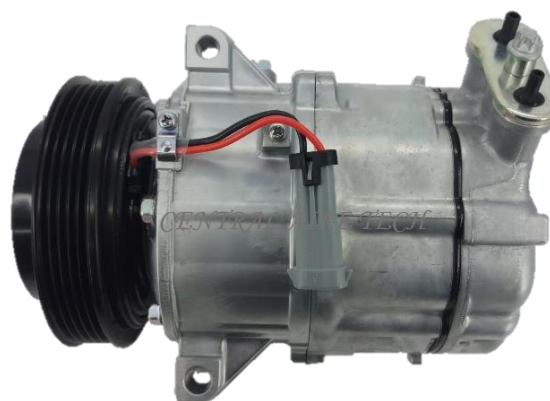

SANDEN   **CAT NO. 07-048**

COMPRESSOR TYPE: PXV16
CAR MODEL: SATURN ION / COBALT 2.2L
YEAR MODEL: 2007-2011   GROOVE: 5PK