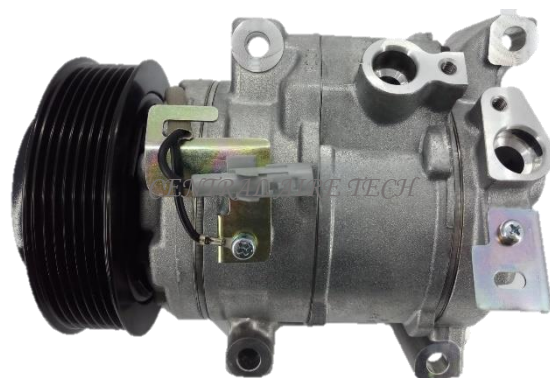

DENSO **CAT NO. 44-170**
COMPRESSOR TYPE: 10SRE18C (RSF)
CAR MODEL: HI-LUX
YEAR MODEL: **GROOVE: 7PK**

DENSO **CAT NO. 44-171**
COMPRESSOR TYPE: 10SRE18C (RSF)
CAR MODEL: INNOVA
YEAR MODEL: **GROOVE: 7PK**

CENTRAL AIRE TECH