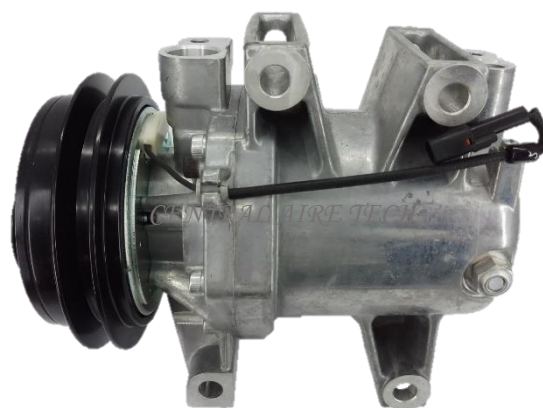

CALSONIC **CAT NO. 22-008**

COMPRESSOR TYPE: CR12S
CAR MODEL : D-MAX 2.5L
YEAR MODEL: 2012 **GROOVE: 1A**