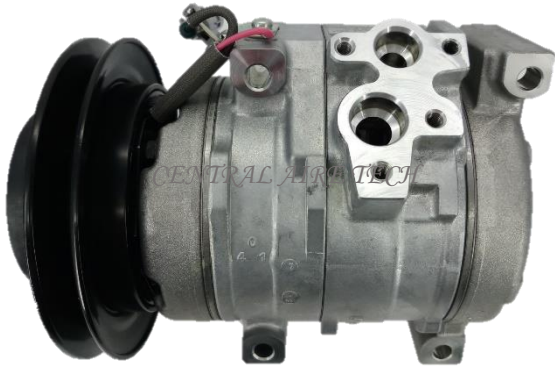

DENSO **CAT NO. 44-132**
COMPRESSOR TYPE: 10S15C (RSF)
CAR MODEL: DYNA (24V)
YEAR MODEL: **GROOVE: 1A**

CENTRAL AIRE TECH