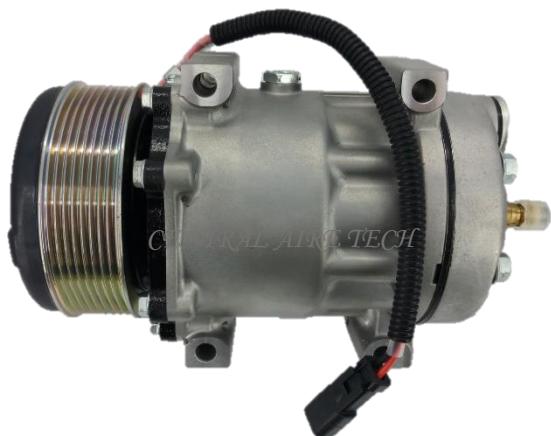

SANDEN   **CAT NO. 05-009**
COMPRESSOR TYPE: SD7H15 (GK)
CAR MODEL: CATERPILLAR 4021
YEAR MODEL: **GROOVE: 8PK**