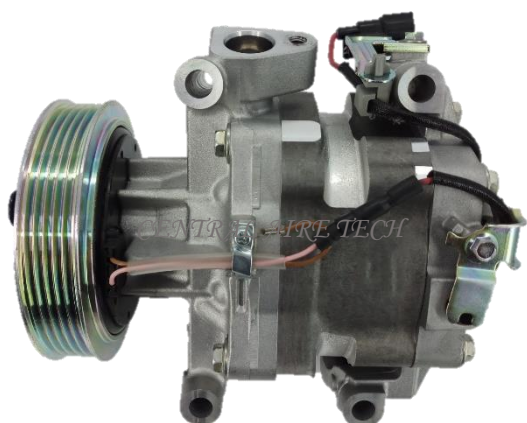

DENSO   **CAT NO. 18-047**
COMPRESSOR TYPE: STR08
CAR MODEL: JAZZ / CITY 1.3L
YEAR MODEL: 2014   GROOVE: 5PK