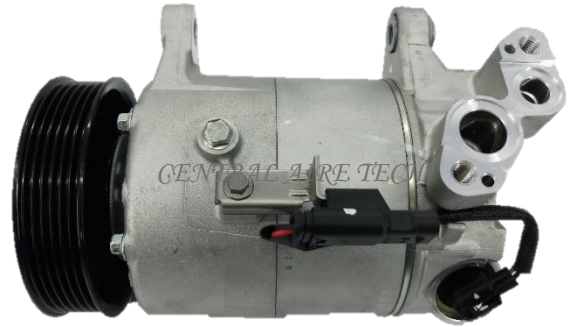

HVCC   **CAT NO. 02-050**

COMPRESSOR TYPE: CMP01
CAR MODEL: X3
YEAR MODEL: 2014   GROOVE: 6PK