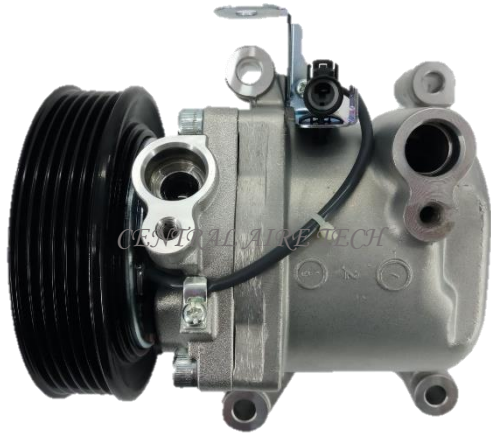

CALSONIC   **CAT NO. 43-061**
COMPRESSOR TYPE: CR06B
CAR MODEL: HUSTLER/WAGON R
YEAR MODEL: 2012-2014   **GROOVE: 6PK**