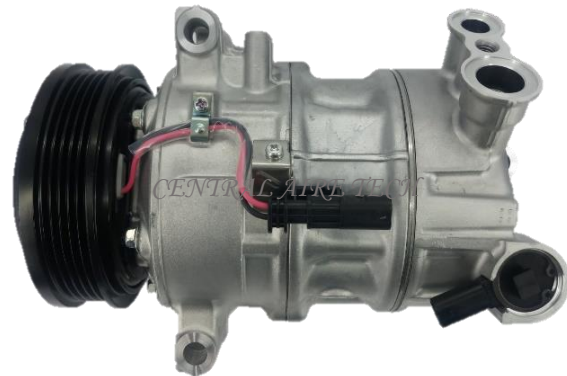

SANDEN **CAT NO. 33-022**
COMPRESSOR TYPE: PXC14
CAR MODEL: INSIGNIA 2.0T
YEAR MODEL: 2017 **GROOVE: 5PK**