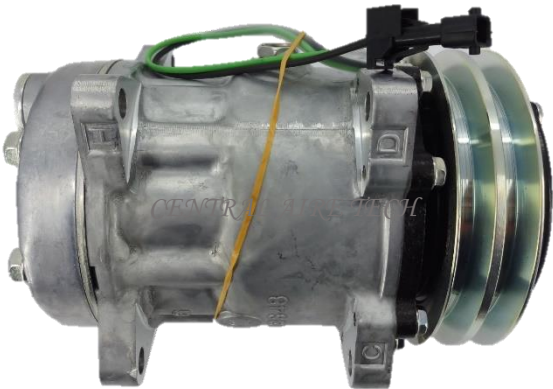

SANDEN   **CAT NO. 37-027**
COMPRESSOR TYPE: SD7H15 (8EM BF UN)
CAR MODEL: TRUCK
YEAR MODEL: 2000-2003   **GROOVE: 2A**