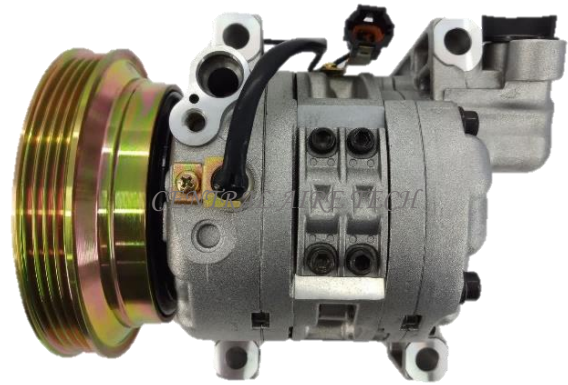

ZEXEL   **CAT NO. 32-104**
COMPRESSOR TYPE: DKV11D (BH)
CAR MODEL: SERIES 3 1.6L
YEAR MODEL: 1997   **GROOVE: 4PK**