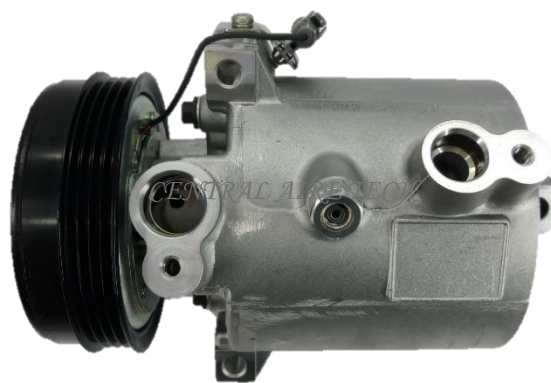

VALEO **CAT NO. 43-044**

COMPRESSOR TYPE: VCR08

CAR MODEL: CELERIO 1.0L DSL

YEAR MODEL: 2010

GROOVE: 4PK

CENTRAL AIRE TECH

SEIKO SEIKI **CAT NO. 43-045**

COMPRESSOR TYPE: SS07

CAR MODEL: CARRY

YEAR MODEL:

GROOVE: 4PK

CENTRAL AIRE TECH

DENSO **CAT NO. 43-046**

COMPRESSOR TYPE: 5SL12C

CAR MODEL: SX4 S-CROSS 1.6L DSL

YEAR MODEL: 2013-2017

GROOVE: 6PK

CENTRAL AIRE TECH

SANDEN **CAT NO. 43-047**

COMPRESSOR TYPE: SD6V10

CAR MODEL: SPLASH

YEAR MODEL:

GROOVE: 4PK

SEIKO SEIKI **CAT NO. 43-048**

COMPRESSOR TYPE: SS07 (EM)

CAR MODEL: CARRY

YEAR MODEL:

GROOVE: 4PK