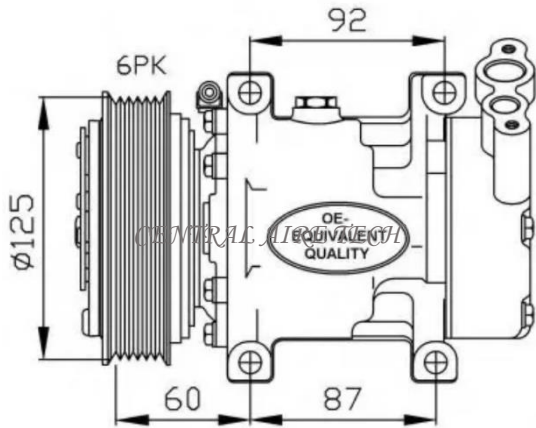

SANDEN CAT NO. 37-003

COMPRESSOR TYPE: SD6V12 (VGE)
CAR MODEL: CLIO/KANGOO/MEGANE
YEAR MODEL: GROOVE: 6PK