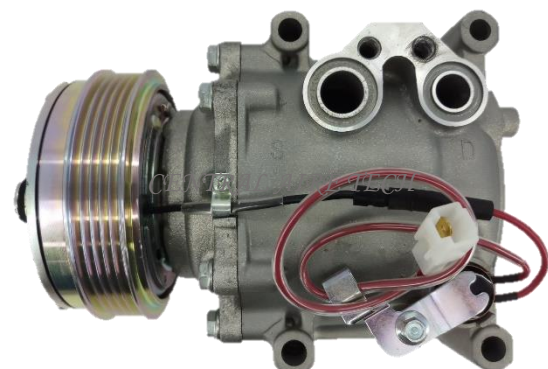

SANDEN   **CAT NO. 44-101**
COMPRESSOR TYPE: TRS090
CAR MODEL: COROLLA 3082/3094/3095
YEAR MODEL: 1998   **GROOVE: 5PK**