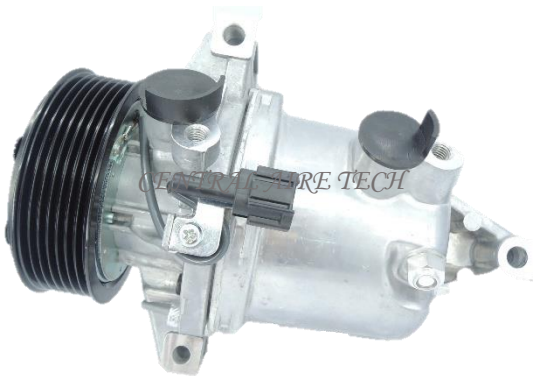

CALSONIC   **CAT NO. 32-021**
COMPRESSOR TYPE: CR08B
CAR MODEL: ALMERA 1.5L/JUKE 1.6L
YEAR MODEL: 2015   **GROOVE: 7PK**