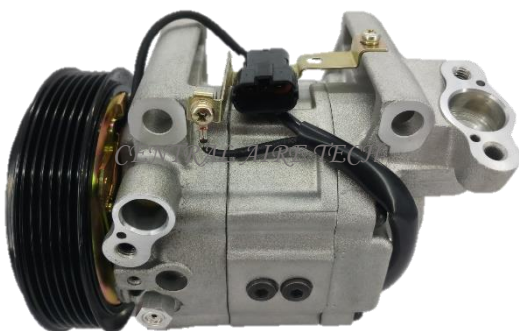

*CENTRAL AIRE TECH*

**ZEXEL**                      **CAT NO. 42-010**

**COMPRESSOR TYPE: DKV14G**  
**CAR MODEL: LEGACY/FORESTER 2.5L**  
**YEAR MODEL: 2005                      GROOVE: 4PK**

**ZEXEL**                      **CAT NO. 42-011**