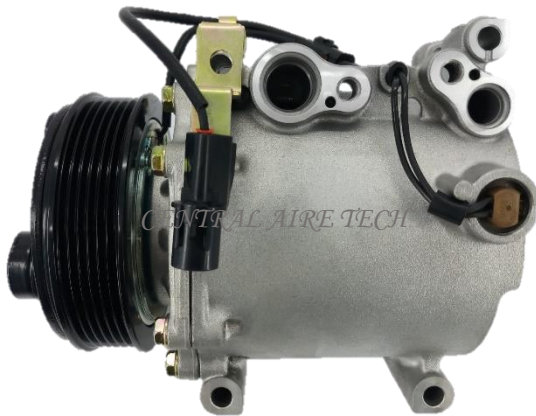

MITSUBISHI   **CAT NO. 31-051**

COMPRESSOR TYPE: MSC90C

CAR MODEL: LANCER EVO VIII 2.0L

YEAR MODEL: 2001

GROOVE: 6PK

VALEO   **CAT NO. 31-052**

COMPRESSOR TYPE: 10S15C (LSF)

CAR MODEL: FUSO FK515 6D14

YEAR MODEL:

GROOVE: 1A