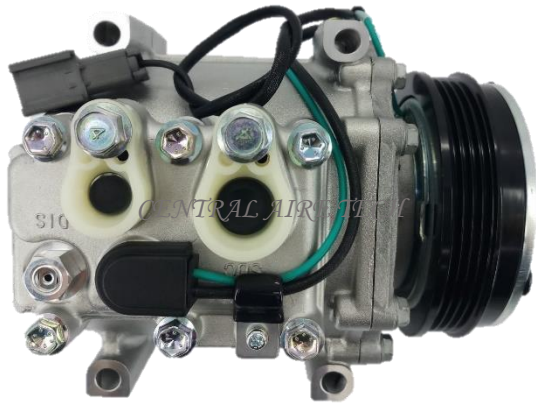

MITSUBISHI   **CAT NO. 31-055**
COMPRESSOR TYPE: MSC90BA (SF)
CAR MODEL: CANTER
YEAR MODEL: **GROOVE: 4PK**