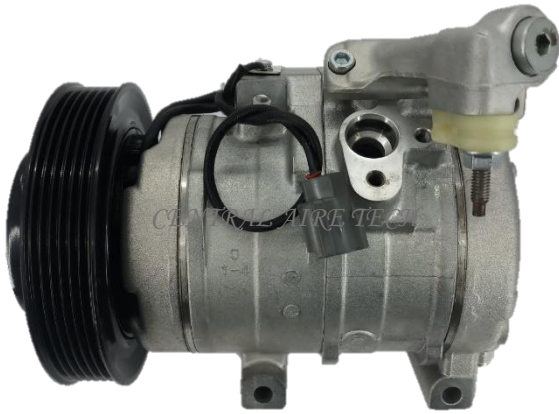

DENSO   **CAT NO. 18-031**
COMPRESSOR TYPE: 10S17C (4DM)
CAR MODEL: ACCORD/ODYSSEY 3.0L
YEAR MODEL: 2007   **GROOVE: 6PK**