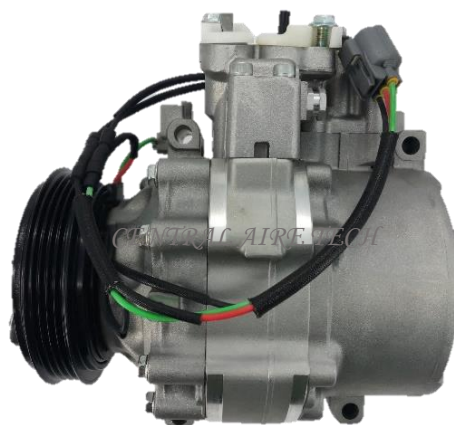

DENSO   **CAT NO. 18-046**
COMPRESSOR TYPE: HBC175
CAR MODEL: ACCORD HYBRID 3.0L
YEAR MODEL: 2005-2007   GROOVE: 4PK