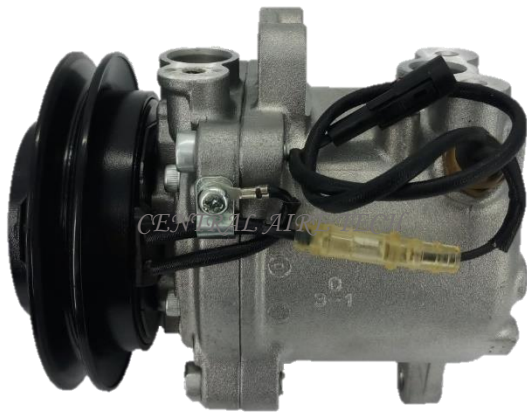

DENSO   **CAT NO. 43-055**
COMPRESSOR TYPE: SV07E (R134A)
CAR MODEL: WAGON R MC21S
YEAR MODEL: **GROOVE: 1A**