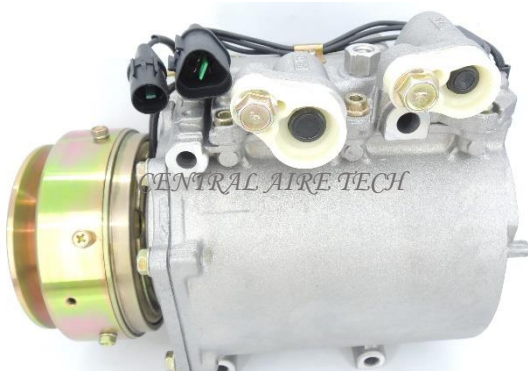

MITSUBISHI   **CAT NO. 31-029**

COMPRESSOR TYPE: MSC130CV
CAR MODEL: SPACE GEAR 2.5L DSL
YEAR MODEL: 1998   **GROOVE: 1A**