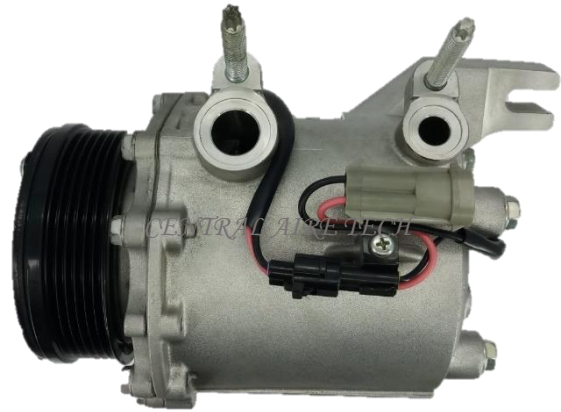

DELPHI   **CAT NO. 03-002**
COMPRESSOR TYPE: MSC105CG2
CAR MODEL: UPLANDER
YEAR MODEL: 2008   **GROOVE: 6PK**