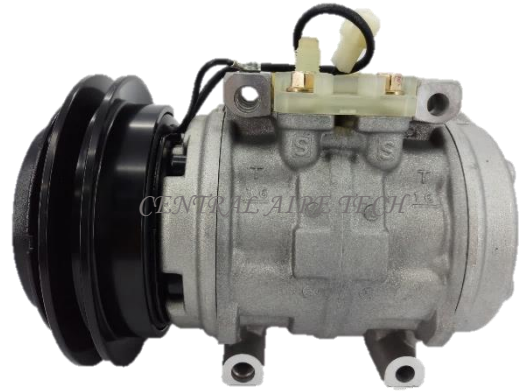

CENTRAL AIRTECH

DENSO   **CAT NO. 31-067**

COMPRESSOR TYPE: 7SBU16C (3DM LSF)
CAR MODEL: DUMPER/TRUCK
YEAR MODEL: **GROOVE: 9PK**

DENSO   **CAT NO. 31-068**

COMPRESSOR TYPE: 10P13C
CAR MODEL: L200 2.5L
YEAR MODEL: 1997   **GROOVE: 1A**