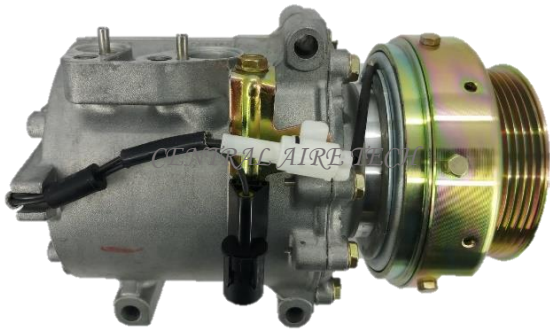

MITSUBISHI   **CAT NO. 31-081**

COMPRESSOR TYPE: FX80L
CAR MODEL: GALANT 2.0L
YEAR MODEL: 1989   **GROOVE: 5PK**