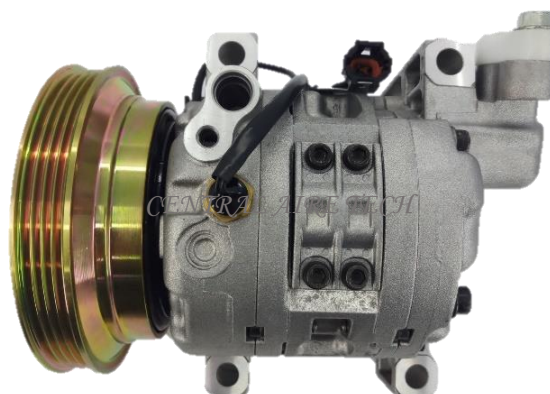

ZEXEL   **CAT NO. 32-098**

COMPRESSOR TYPE: DKV11D (SH)
CAR MODEL: SERIES 3 1.6L
YEAR MODEL: 1995   **GROOVE: 4PK**