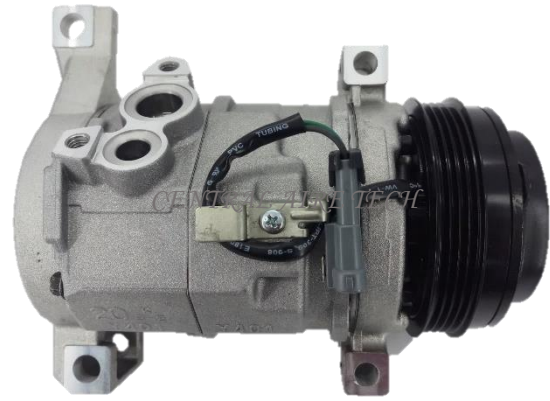

CENTRAL AIRE TECH

DELPHI   **CAT NO. 07-049**
COMPRESSOR TYPE: CSP17 (3DM)
CAR MODEL: TRAILBLAZER
YEAR MODEL: 2012   **GROOVE: 6PK**

DENSO   **CAT NO. 07-050**
COMPRESSOR TYPE: 10S20F
CAR MODEL: SILVERADO 2500/3500 6.0L
YEAR MODEL: 2014   **GROOVE: 4PK**

CENTRAL AIRE TECH