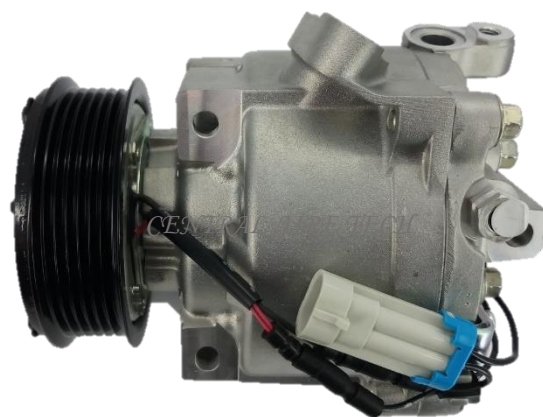

GM   **CAT NO. 07-020**

COMPRESSOR TYPE: QS90
CAR MODEL: SPIN GAS
YEAR MODEL: 2014   GROOVE: 6PK