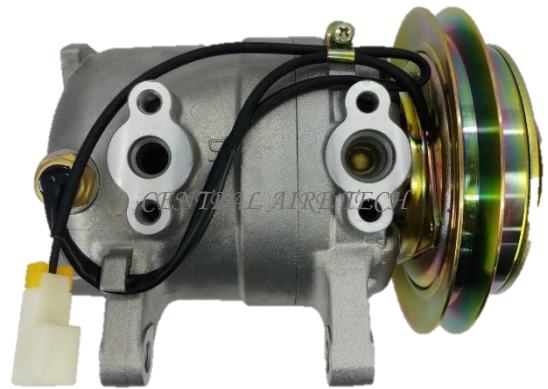

CALSONIC   **CAT NO. 32-112**
COMPRESSOR TYPE: DKV14C
CAR MODEL: D21 3.0L
YEAR MODEL: 1994   **GROOVE: 1A**