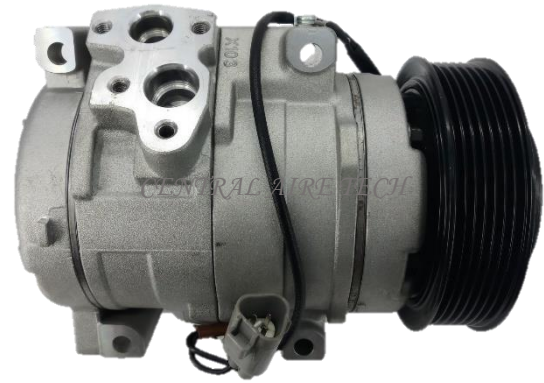

DENSO   **CAT NO. 44-026**
COMPRESSOR TYPE: 10S17C
CAR MODEL: HI-ACE D4D 2.5L
YEAR MODEL: 2005   **GROOVE: 7PK**