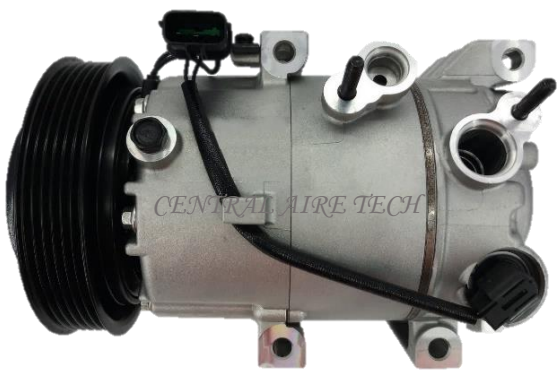

HALLA CAT NO. 20-018

**COMPRESSOR TYPE: VS14E
CAR MODEL: TUCSON IX
YEAR MODEL: 2009 GROOVE: 6PK**