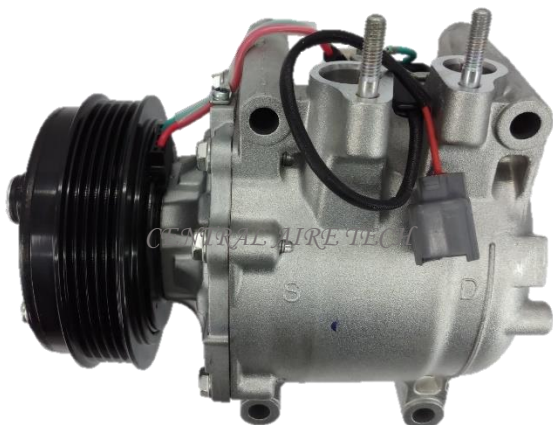

SANDEN   **CAT NO. 18-003**

COMPRESSOR TYPE: TRSA09
CAR MODEL: CITY 36063/3620/3625 1.5L
YEAR MODEL: 2003   **GROOVE: 5PK**