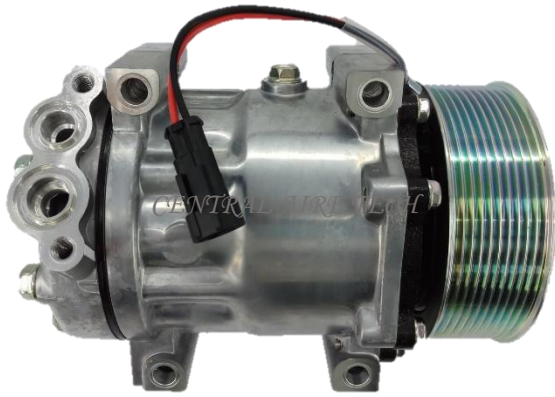

CENTRAL AIR TECH

SANDEN **CAT NO. 64-007**

COMPRESSOR TYPE: SD7H15 (WR)
CAR MODEL: NEW HOLLAND T7.220
YEAR MODEL: 2013 **GROOVE: 10PK**

SANDEN **CAT NO. 64-008**

COMPRESSOR TYPE: SD7H15 (8EM JE)
CAR MODEL: NEW HOLLAND 555/655
YEAR MODEL: 2008 **GROOVE: 8PK**