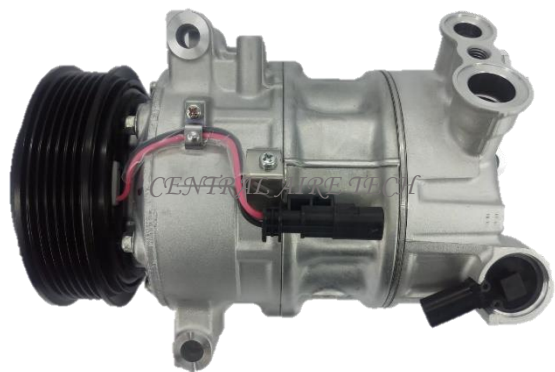

SANDEN   **CAT NO. 07-059**

COMPRESSOR TYPE: PXC14

CAR MODEL: CRUZE LT 1.6L

YEAR MODEL: 2017-2018   **GROOVE: 6PK**