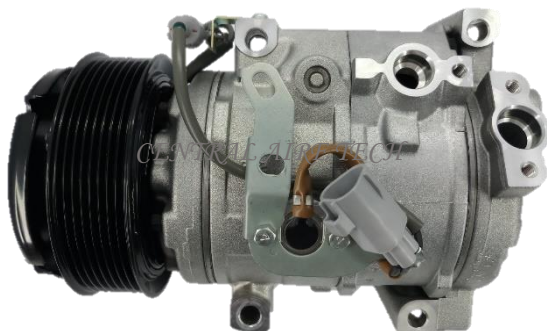

DENSO   **CAT NO. 44-160**
COMPRESSOR TYPE: 10S20/10SR19C
CAR MODEL: SEQUOIA 5.7L
YEAR MODEL: 2008-2018   **GROOVE: 8PK**