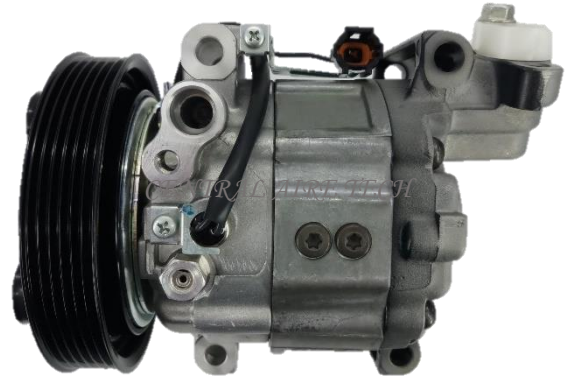

CENTRAL AIRE TECH

CALSONIC   **CAT NO. 32-145**
COMPRESSOR TYPE: DKV11G
CAR MODEL: ALMERA I N15 2.0D/AD MAX
YEAR MODEL: 1995-2000   GROOVE: 1A

CALSONIC   **CAT NO. 32-146**
COMPRESSOR TYPE: DKV14G
CAR MODEL: SENTRA 1.6/2.0L
YEAR MODEL: 1999   GROOVE: 6PK