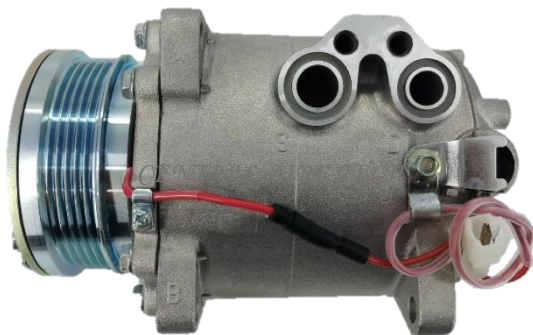

SANDEN   CAT NO. 31-093

COMPRESSOR TYPE: TRS090

CAR MODEL: LANCER 3032 1.6L

YEAR MODEL: 1995

GROOVE: 5PK

MITSUBISHI   CAT NO. 31-094

COMPRESSOR TYPE: FX105VS

CAR MODEL: DODGE STEALTH 3.0L

YEAR MODEL: 1991-1993

GROOVE: 6PK