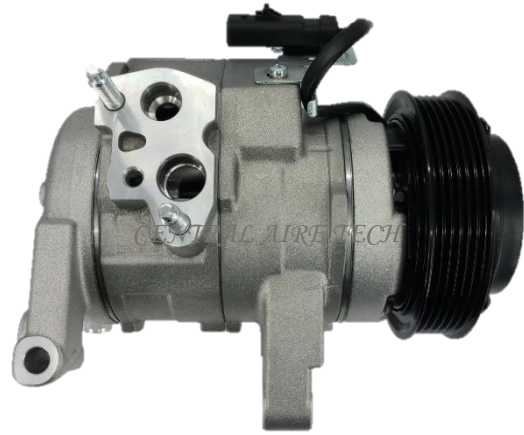

DENSO **CAT NO. 12-015**
COMPRESSOR TYPE: 10S17E
CAR MODEL: DAKOTA 3.7L/4.7L V8
YEAR MODEL: 2004-2010 GROOVE: 6PK