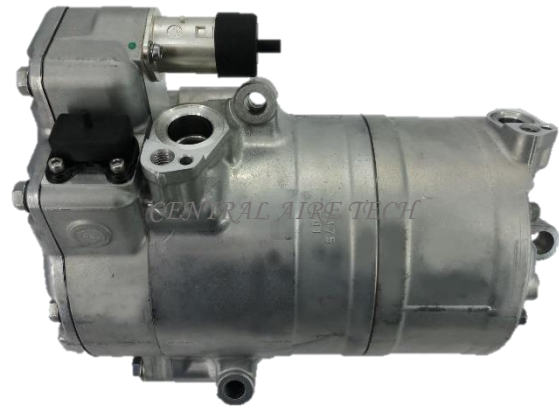

SANDEN   **CAT NO. 36-026**
COMPRESSOR TYPE: SHS33
C.MODEL: RANGEROVER SPORT HYBRID
YEAR MODEL: 2013   **GROOVE: ELECTRIC**