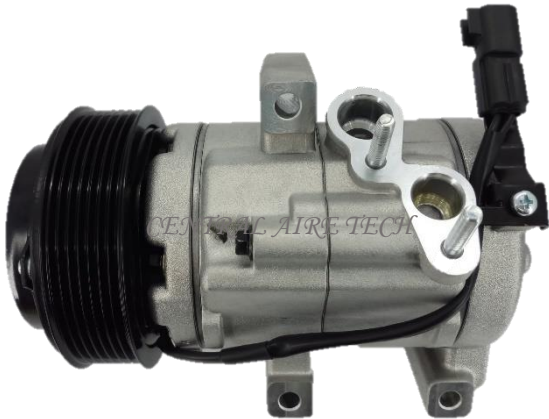

FOMOCO   **CAT NO. 14-051**
COMPRESSOR TYPE: HS13N
CAR MODEL: RANGER/MAZDA BT50 2.2L
YEAR MODEL: 2012   **GROOVE: 7PK**