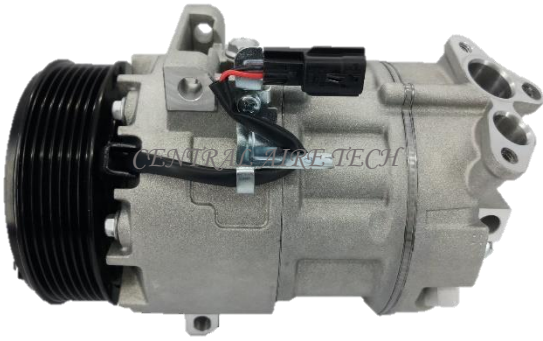

**VALEO**                      **CAT NO. 33-013**  
**COMPRESSOR TYPE: DCS171C**  
**CAR MODEL: VIVARO**  
**YEAR MODEL:**                      **GROOVE: 7PK**

**DELPHI**                      **CAT NO. 33-014**  
**COMPRESSOR TYPE: V5 (3EM)**  
**CAR MODEL: TIGRA**  
**YEAR MODEL:**                      **GROOVE: 6PK**