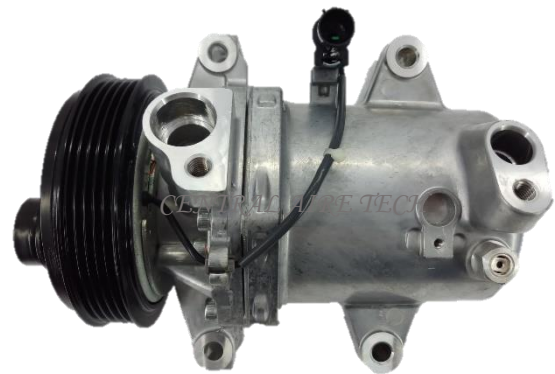

KDAC CAT NO. 31-129

COMPRESSOR TYPE: CSP15

CAR MODEL: FUSO

YEAR MODEL: GROOVE: 1A

CALSONIC CAT NO. 31-130

COMPRESSOR TYPE: CR12SB

CAR MODEL: L200 2.4L 4N15

YEAR MODEL: 2015-2018 GROOVE: 5PK