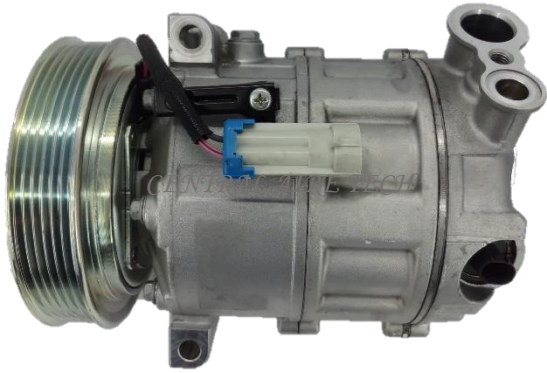

VALEO   **CAT NO. 65-001**
COMPRESSOR TYPE: DCS17EC
CAR MODEL: SPIDER/159
YEAR MODEL: **GROOVE: 6PK**