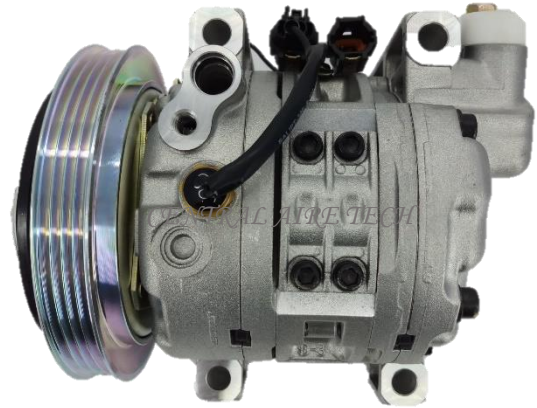

ZEXEL   **CAT NO. 32-086**
COMPRESSOR TYPE: DKV11D (VSH)
CAR MODEL: SERIES 3
YEAR MODEL: **GROOVE: 4PK**