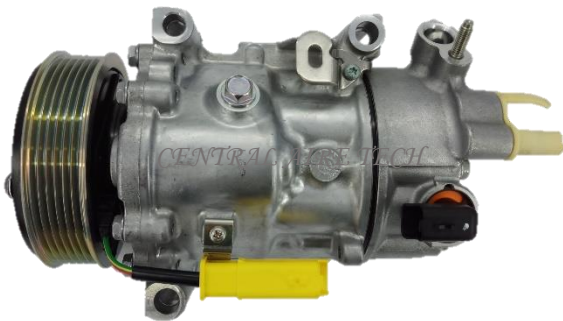

SANDEN   **CAT NO. 09-015**
COMPRESSOR TYPE: SD6C12 (VGA)
CAR MODEL: C5 III BREAK/PEUGEOT 508
YEAR MODEL: 2015   GROOVE: 6PK