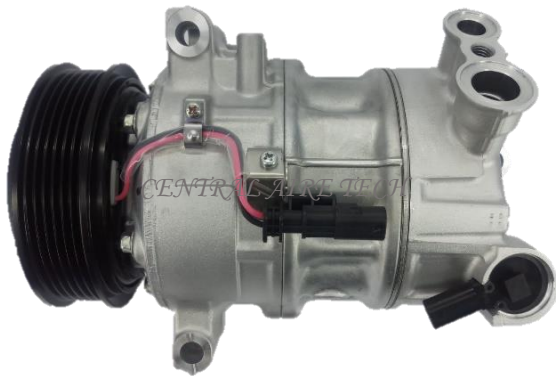

SANDEN **CAT NO. 33-021**
COMPRESSOR TYPE: PXC14
CAR MODEL: INSIGNIA 1.6
YEAR MODEL: 2016 **GROOVE: 6PK**