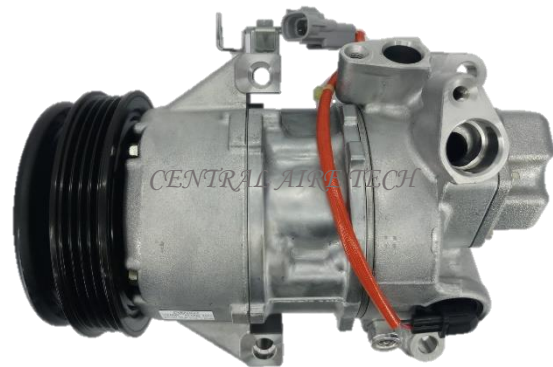

DENSO   **CAT NO. 44-028**
COMPRESSOR TYPE: 5SER09C
CAR MODEL: VIOS 1.3L
YEAR MODEL: 2010   **GROOVE: 4PK**