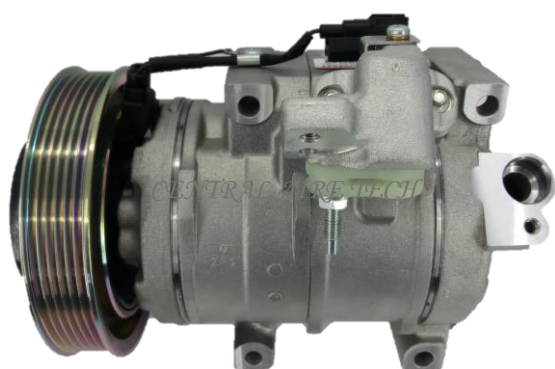

DENSO **CAT NO. 18-039**

COMPRESSOR TYPE: 10SR17C
CAR MODEL: ACURA INTEGRA
YEAR MODEL: 2007-2013 **GROOVE: 6PK**