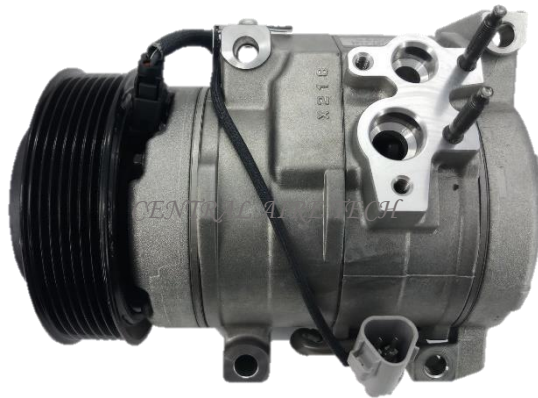

DENSO   **CAT NO. 44-027**
COMPRESSOR TYPE: 10S17C
CAR MODEL: PREVIA 2.4L
YEAR MODEL: 2005   **GROOVE: 7PK**