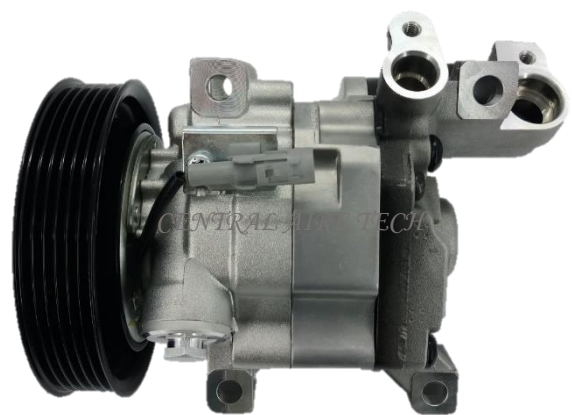

VALEO   **CAT NO. 34-006**
COMPRESSOR TYPE: DKV06R (4DM)
CAR MODEL: 107 1.4
YEAR MODEL: 2005-2014   **GROOVE: 6PK**