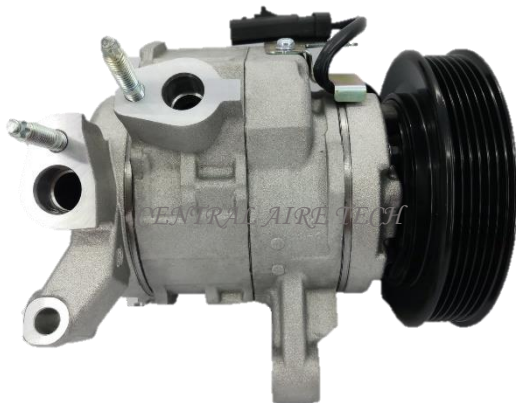

**VALEO**                      **CAT NO. 12-009**  
**COMPRESSOR TYPE: DKS17DS (RSF)**  
**CAR MODEL: NITRO/JEEP WRANGLER 3.8**  
**YEAR MODEL: 2007-2011**                      **GROOVE: 6PK**

**MITSUBISHI**                      **CAT NO. 12-010**  
**COMPRESSOR TYPE: MSC105CVS**  
**CAR MODEL: STEALTH 3.0L**  
**YEAR MODEL: 1994-1996**                      **GROOVE: 6PK**