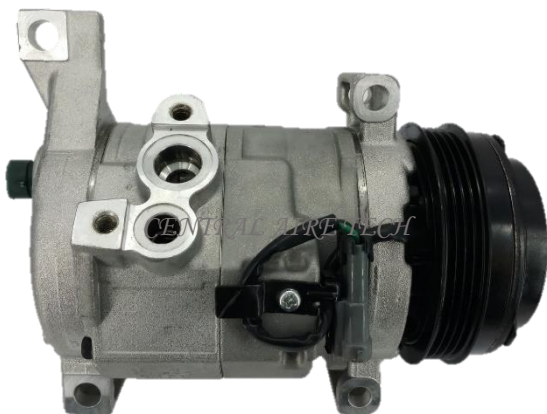

DENSO   **CAT NO. 07-017**
COMPRESSOR TYPE: 10S17F
CAR MODEL: SILVERADO
YEAR MODEL: 2005   **GROOVE: 4PK**