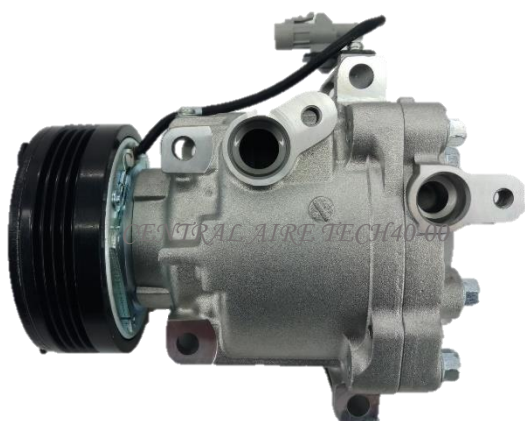

MITSUBISHI   **CAT NO. 43-029**

COMPRESSOR TYPE: QS70 (4DM)
CAR MODEL: SWIFT FZ SPORT 1.6L
YEAR MODEL: 2012   GROOVE: 4PK