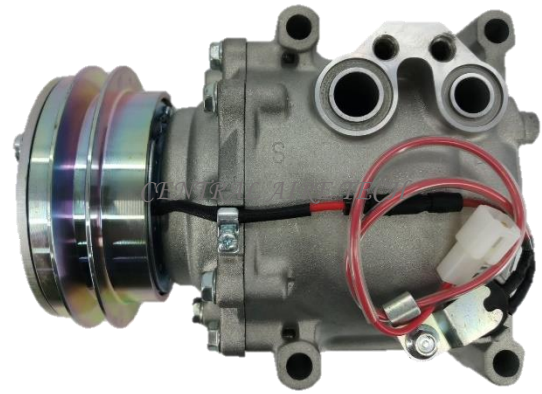

SANDEN   **CAT NO. 44-103**
COMPRESSOR TYPE: TRS090
CAR MODEL: FX 3029 2.5L DSL
YEAR MODEL: 1997   **GROOVE: 1A**