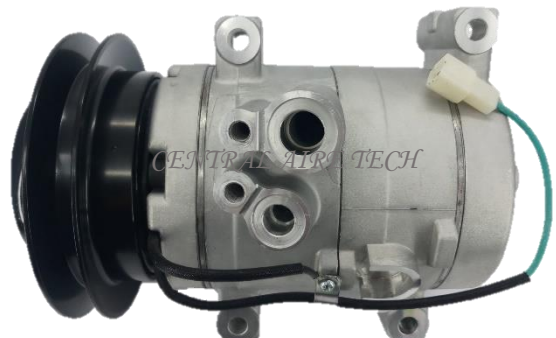

DELPHI   **CAT NO. 16-006**
COMPRESSOR TYPE: CSP15 (RSF)
CAR MODEL: JAC (24V)
YEAR MODEL: **GROOVE: 1B**