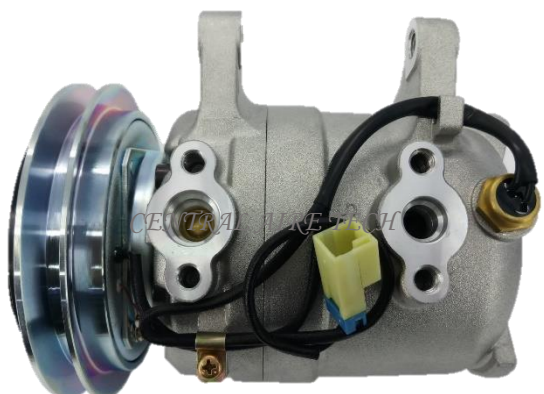

CALSONIC   **CAT NO. 32-101**

COMPRESSOR TYPE: DKV14C
CAR MODEL: TERRANO 2.4L
YEAR MODEL: 1995   **GROOVE: 1A**