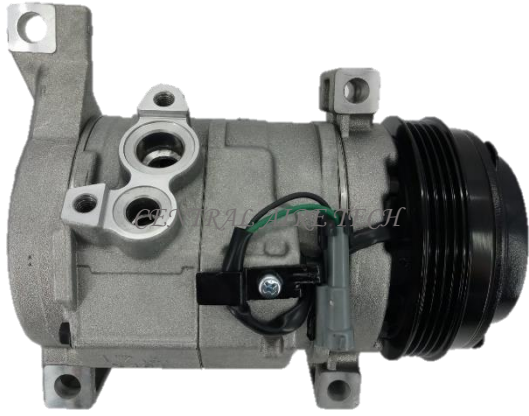

DENSO   **CAT NO. 66-001**

COMPRESSOR TYPE: 10S17F

CAR MODEL: SIERRA 1500

YEAR MODEL: 2003-2009   GROOVE: 4PK