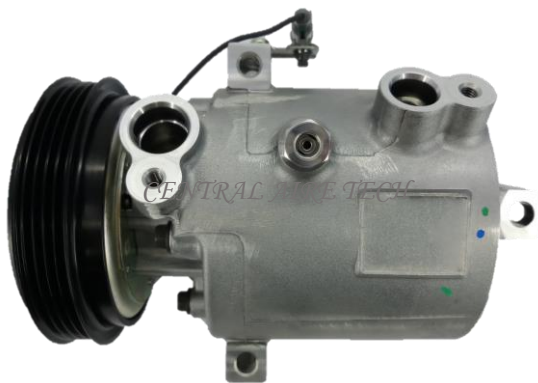

VALEO **CAT NO. 43-043**

COMPRESSOR TYPE: VCR08

CAR MODEL: CELERIO GAS

YEAR MODEL: 2015

GROOVE: 4PK

CENTRAL AIRE TECH