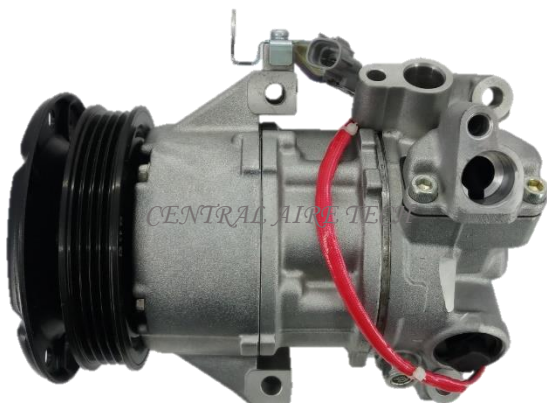

DENSO **CAT NO. 44-047**
COMPRESSOR TYPE: 5SE09C
CAR MODEL: YARIS LE/SE/CE 1.5L L4
YEAR MODEL: 2014-2015 GROOVE: 4PK