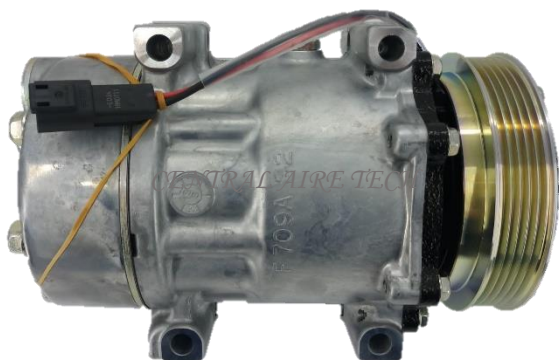

SANDEN   **CAT NO. 37-031**

COMPRESSOR TYPE: SD7H15 (SQ)
CAR MODEL: TRUCKS KERAX
YEAR MODEL: 1996- 2006   GROOVE: 5PK