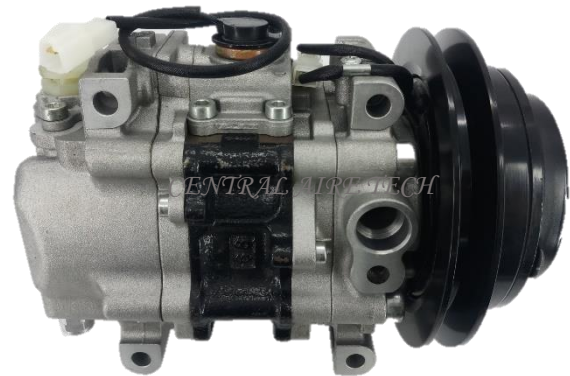

DENSO **CAT NO. 22-115**
COMPRESSOR TYPE: TV12C (134A)
CAR MODEL: ELF 24V
YEAR MODEL: GROOVE: 1A