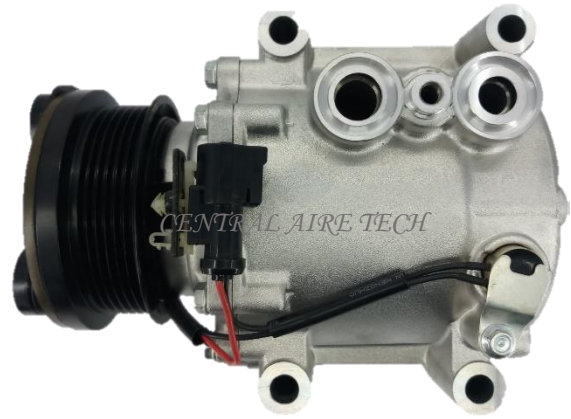

HALLA   **CAT NO. 23-002**

COMPRESSOR TYPE: SC90V
CAR MODEL: S-TYPE 3.0L
YEAR MODEL: 2004   **GROOVE: 6PK**