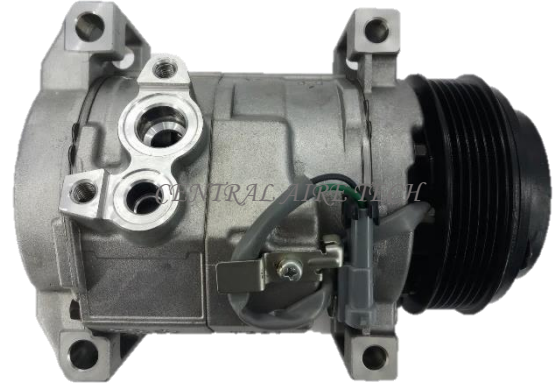

DENSO   **CAT NO. 07-062**
COMPRESSOR TYPE: 10S20F
CAR MODEL: SILVERADO 2500/3500 6.6L
YEAR MODEL: 2002-2012   GROOVE: 6PK