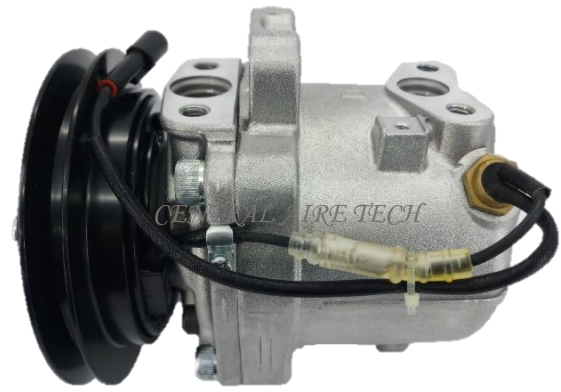

SEIKO SEIKI   **CAT NO. 43-050**

COMPRESSOR TYPE: SS07
CAR MODEL: CARRY
YEAR MODEL: **GROOVE: 1A**