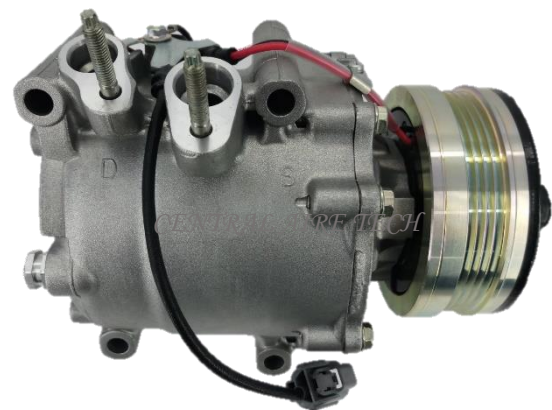

SANDEN   **CAT NO. 18-078**

COMPRESSOR TYPE: TRSA09
CAR MODEL: ACCORD VI 1.6L
YEAR MODEL: 1997-2003   **GROOVE: 4PK**