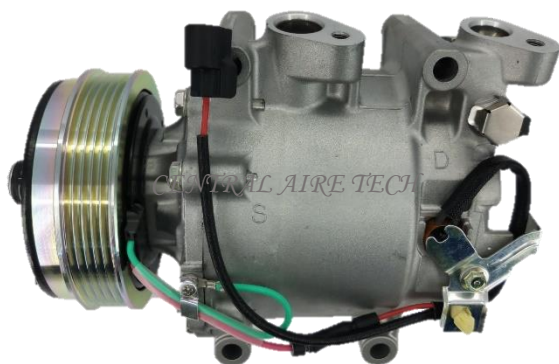

SANDEN   **CAT NO. 18-013**

COMPRESSOR TYPE: TRSE07
CAR MODEL: JAZZ/CITY 3407/3423 1.5L
YEAR MODEL: 2008   **GROOVE: 5PK**