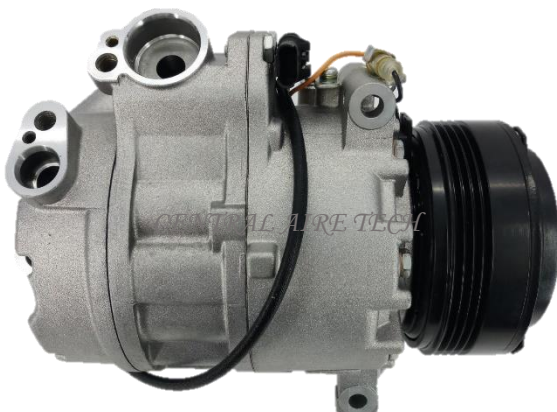

CALSONIC   **CAT NO. 02-023**
COMPRESSOR TYPE: CSE717
CAR MODEL: X5 DSL 4.8 / E70
YEAR MODEL: 2006   **GROOVE: 4PK**