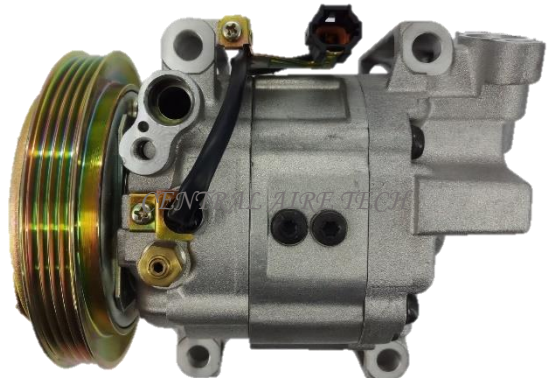

ZEXEL   **CAT NO. 32-114**
COMPRESSOR TYPE: DKV14G (BH)
CAR MODEL: SERIES 3 1.6L
YEAR MODEL: 1997   **GROOVE: 4PK**