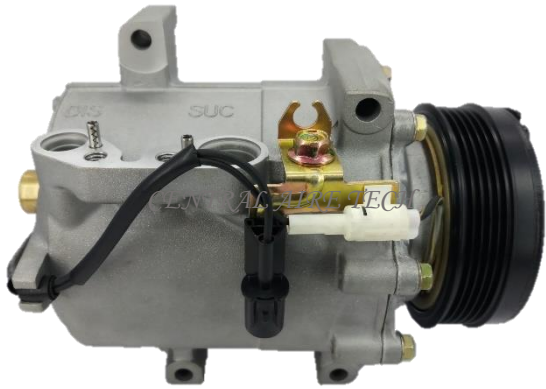

MITSUBISHI   **CAT NO. 12-020**
COMPRESSOR TYPE: FX105VSL4
CAR MODEL: COLT BASE L4 1.5L
YEAR MODEL: 1993   **GROOVE: 5PK**