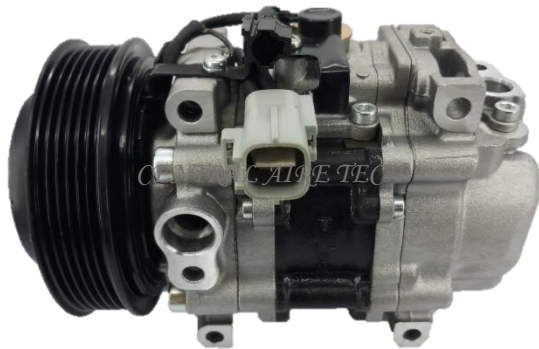

DENSO   **CAT NO. 42-021**

COMPRESSOR TYPE: TV14C
CAR MODEL: OUTBACK
YEAR MODEL: **GROOVE: 6PK**