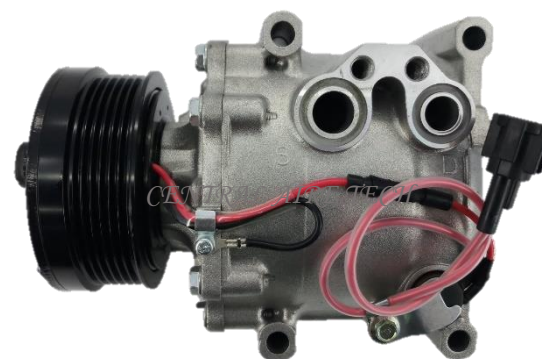

SANDEN   **CAT NO. 32-102**

COMPRESSOR TYPE: TRSA09
CAR MODEL: EXALTA 3602 1.6L
YEAR MODEL: 2003   **GROOVE: 6PK**