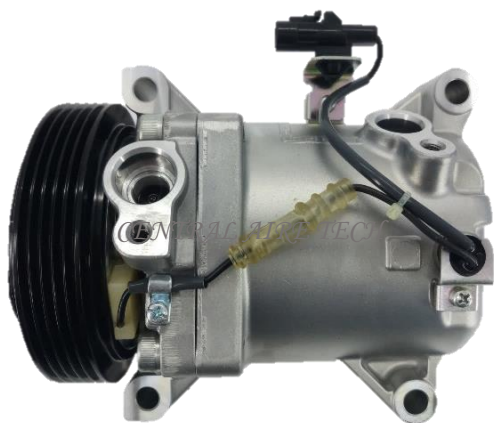

SEIKO SEIKI   **CAT NO. 43-031**

COMPRESSOR TYPE: SS10
CAR MODEL: SX4 2.0L
YEAR MODEL: 2009   **GROOVE: 5PK**