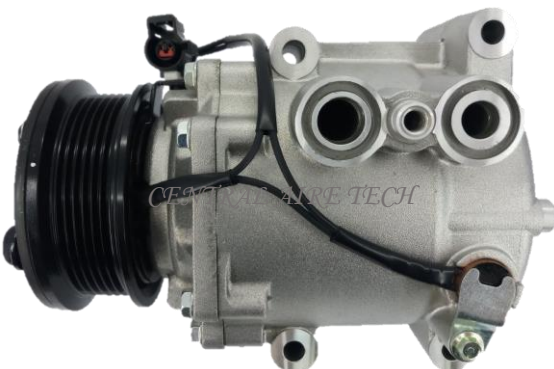

HALLA **CAT NO. 14-023**
COMPRESSOR TYPE: SC90V
CAR MODEL: METROSTAR 2.0L
YEAR MODEL: 2006-2007 GROOVE: 6PK