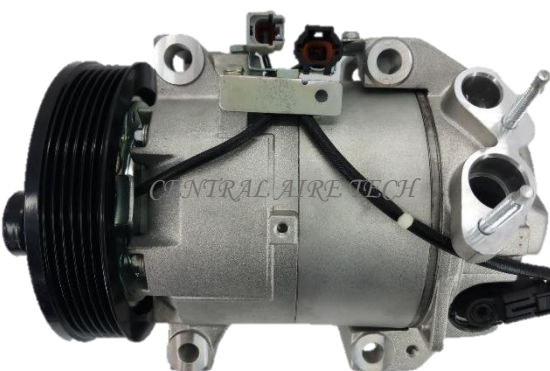

CALSONIC   **CAT NO. 21-005**
COMPRESSOR TYPE: CSE617
CAR MODEL: FX50/FX35/M56
YEAR MODEL: 2009-2011   GROOVE: 6PK

CENTRAL AIR TECH