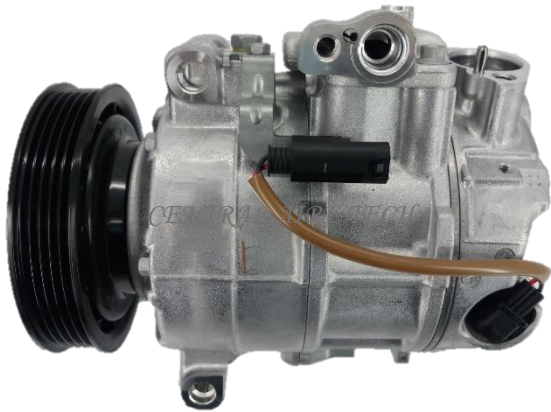

CENTRAL AIRTECH

CENTRAL AIRTECH

SANDEN   CAT NO. 29-085

**COMPRESSOR TYPE: PXC14
CAR MODEL: C-CLASS BR205/METRIS 2.0L
YEAR MODEL: 2016   GROOVE: 6PK**

DENSO   CAT NO. 29-086

**COMPRESSOR TYPE: 6SAS14C
CAR MODEL: GLB 200/250
YEAR MODEL: 2019   GROOVE: 5PK**

CENTRAL AIRTECH

DENSO   CAT NO. 29-087

**COMPRESSOR TYPE: 6SEU16C
CAR MODEL: W246 B-CLASS
YEAR MODEL: 2011   GROOVE: 5PK**

DENSO   CAT NO. 29-088

**COMPRESSOR TYPE: 7SEU17C
CAR MODEL: W221 S500
YEAR MODEL: 2005   GROOVE: 6PK**