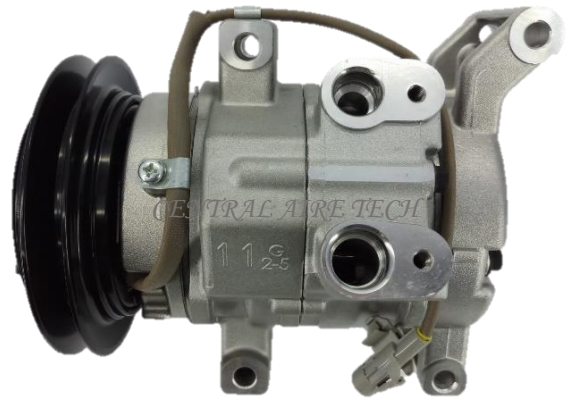

DENSO **CAT NO. 44-008**
COMPRESSOR TYPE: 10S11C
CAR MODEL: HI LUX
YEAR MODEL: 2005 **GROOVE: 1A**