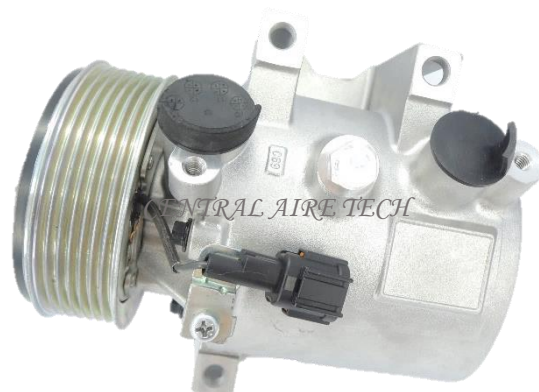

VALEO   **CAT NO. 32-072**
COMPRESSOR TYPE: VSR06C
CAR MODEL: MARCH
YEAR MODEL: **GROOVE: 7PK**