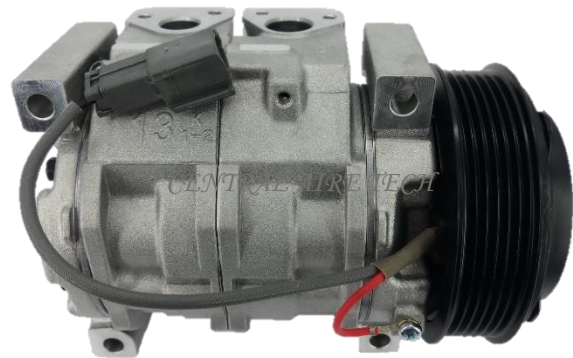

CENTRAL AIRE TECH

MITSUBISHI   **CAT NO. 31-123**

COMPRESSOR TYPE: MSC90C (RSF)
CAR MODEL: LANCER
YEAR MODEL: **GROOVE: 6PK**

DENSO   **CAT NO. 31-124**

COMPRESSOR TYPE: 10S13C
CAR MODEL: CANTER 4900 DSL
YEAR MODEL: 2005   **GROOVE: 6PK**