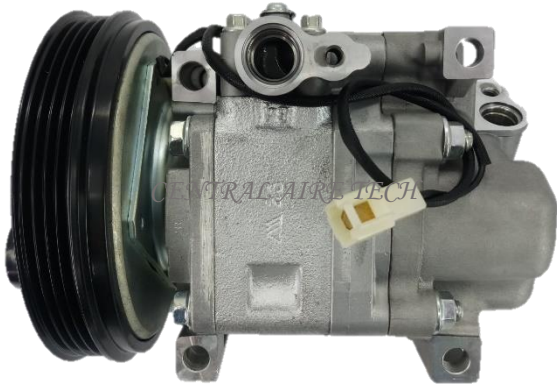

PANASONIC CAT NO. 28-001
COMPRESSOR TYPE: H12
CAR MODEL: FAMILIA 1.6L
YEAR MODEL: 1997 GROOVE: 4PK