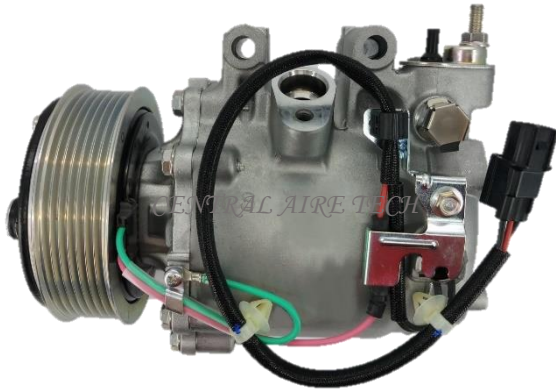

HALLA **CAT NO. 18-089**
COMPRESSOR TYPE: RS15
CAR MODEL: CR-V LX 2.4L
YEAR MODEL: 2017-2019 GROOVE: 7PK

CENTRAL AIR TECH

SANDEN   **CAT NO. 18-091**

COMPRESSOR TYPE: TRSE09

CAR MODEL: ACCORD

YEAR MODEL: 2008

GROOVE: 7PK

SANDEN   **CAT NO. 18-092**

COMPRESSOR TYPE: TRSE09

CAR MODEL: CR-V 2.4L

YEAR MODEL: 2013

GROOVE: 6PK