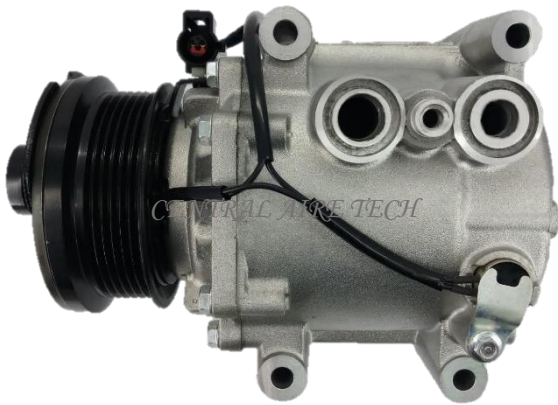

HALLA   **CAT NO. 23-001**

COMPRESSOR TYPE: SC90V
CAR MODEL: X-TYPE 2.0L
YEAR MODEL: 2004   **GROOVE: 6PK**