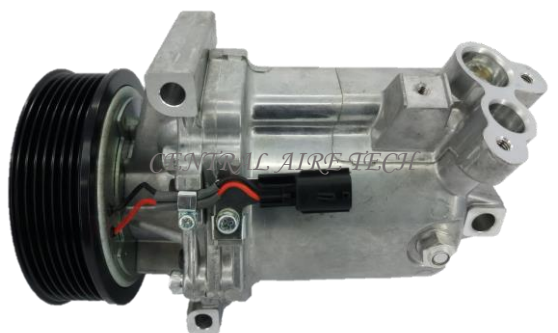

CALSONIC **CAT NO. 10-005**
COMPRESSOR TYPE: CR12SC
CAR MODEL: LODGY 1.2L
YEAR MODEL: GROOVE: 7PK