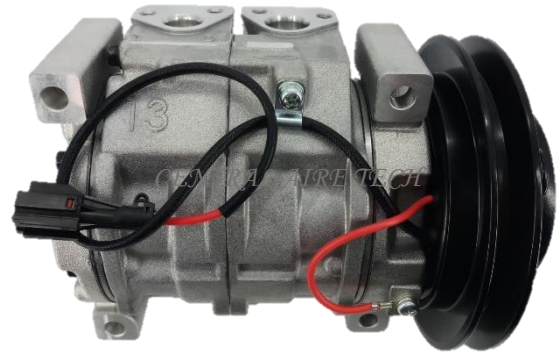

DENSO **CAT NO. 22-113**
COMP. TYPE: 10S13C (24V)
CAR M: FORWARD/DUMP PKG-FRR90S1
YEAR MODEL: GROOVE: 1A