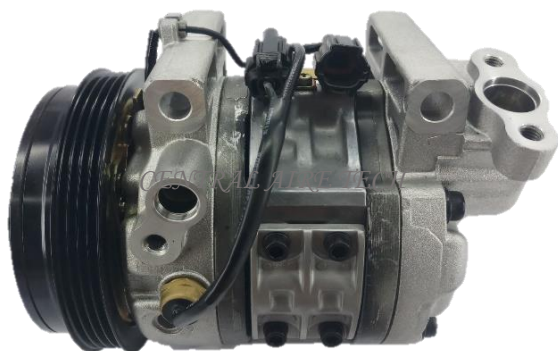

ZEXEL   **CAT NO. 42-025**

COMPRESSOR TYPE: DKV14D
CAR MODEL: LEGACY/IMPREZA 2.0L
YEAR MODEL: 1995   **GROOVE: 4PK**