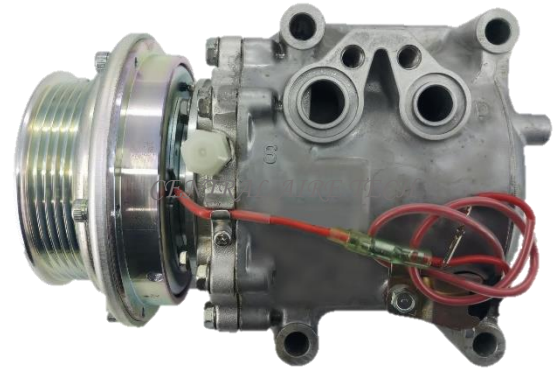

CENTRAL AIRE TECH

SEIKO SEIKI   CAT NO. 31-091

COMPRESSOR TYPE: SS96

CAR MODEL: TRITON

YEAR MODEL: 2006

GROOVE: 1A

SANDEN   CAT NO. 31-092

COMPRESSOR TYPE: TR70

CAR MODEL: GALANT 9771 1.6L

YEAR MODEL: 1989

GROOVE: 5PK