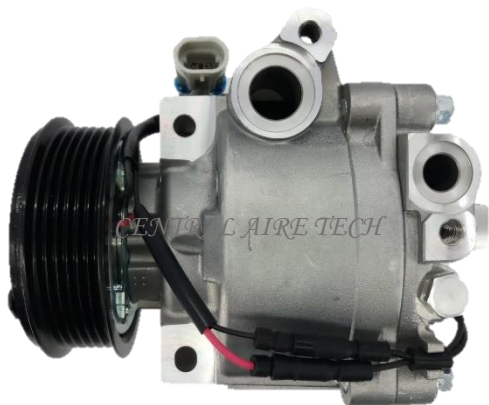

GM **CAT NO. 07-037**

COMPRESSOR TYPE: QS90
CAR MODEL: TRAX LS 1.4L
YEAR MODEL: 2018 **GROOVE: 6PK**