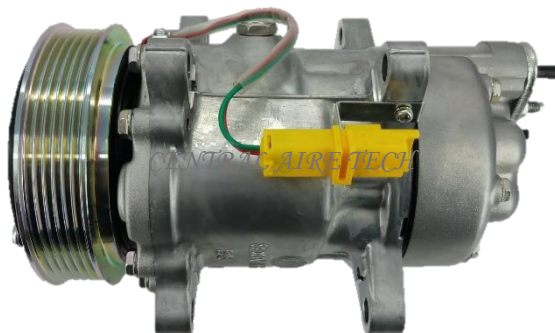

SANDEN   **CAT NO. 34-023**
COMPRESSOR TYPE: SD6V12 (8EM VGJ)
CAR MODEL: 206/307
YEAR MODEL: 1998   **GROOVE: 6PK**

CENTRAL AIR TECH

SANDEN   **CAT NO. 34-024**
COMPRESSOR TYPE: SD7V16 (VSP)
CAR MODEL: BOXER 2.2 HD1
YEAR MODEL: 2011   **GROOVE: 6PK**