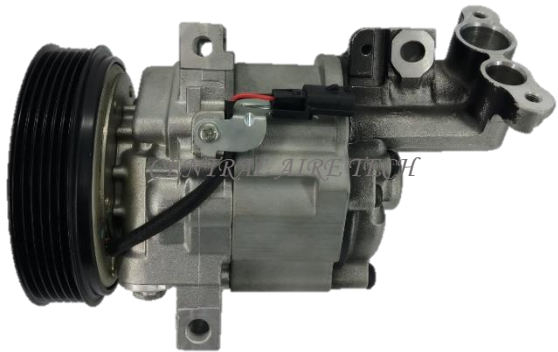

ZEXEL **CAT NO. 10-003**
COMPRESSOR TYPE: DKV11R (3DM TOP)
CAR MODEL: DUSTER 1.5L
YEAR MODEL: 2005 GROOVE: 6PK