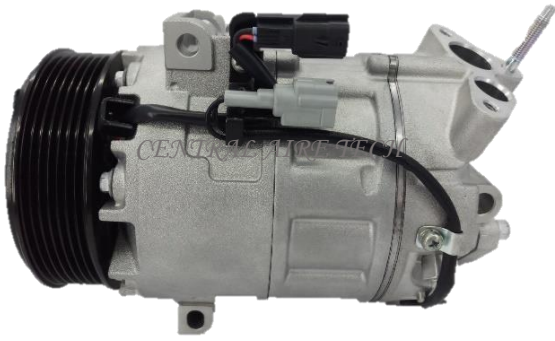

VALEO   **CAT NO. 32-107**
COMPRESSOR TYPE: DKS17CH (EM)
CAR MODEL: PATROL Y61
YEAR MODEL: 2008   **GROOVE: 7PK**

VALEO   **CAT NO. 32-109**
COMPRESSOR TYPE: DCS17EC
CAR MODEL: X-TRAIL
YEAR MODEL: **GROOVE: 7PK**