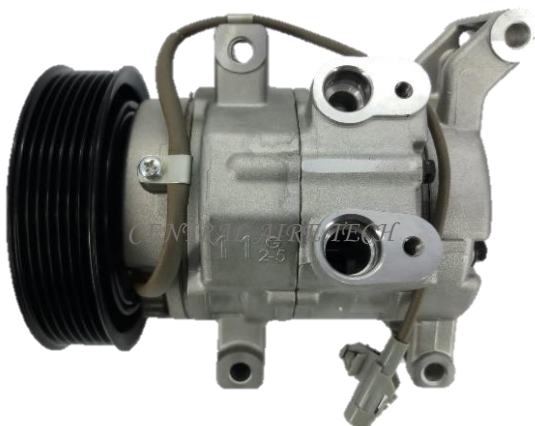

DENSO   **CAT NO. 44-005**
COMPRESSOR TYPE: 10S11C
CAR MODEL: HI LUX 2.5/2.7L GAS
YEAR MODEL: 2005   **GROOVE: 7PK**