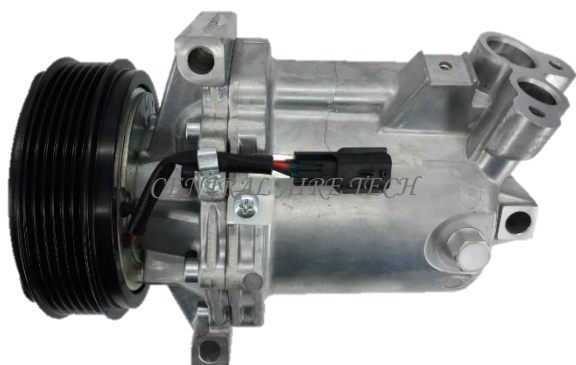

SANDEN   **CAT NO. 37-015**
COMPRESSOR TYPE: SD7V16 (VQH)
CAR MODEL: MEGANE
YEAR MODEL: **GROOVE: 6PK**

CALSONIC   **CAT NO. 37-017**
COMPRESSOR TYPE: CR12S
CAR MODEL: FLUENCE 1.5L
YEAR MODEL: **GROOVE: 6PK**