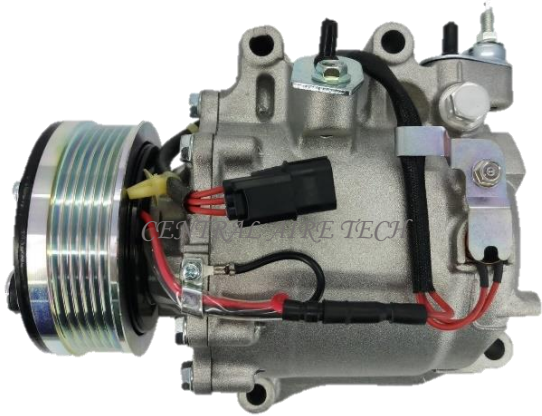

SANDEN   **CAT NO. 18-075**

COMPRESSOR TYPE: TRSE09
CAR MODEL: CRV 3795/3794 2.0L
YEAR MODEL: 2012   **GROOVE: 6PK**

CENTRAL AIR TECH

DENSO   **CAT NO. 18-076**

COMPRESSOR TYPE: 10S20C
CAR MODEL: ODYSSEY 3.5L GAS
YEAR MODEL: 2003-2004   **GROOVE: 6PK**