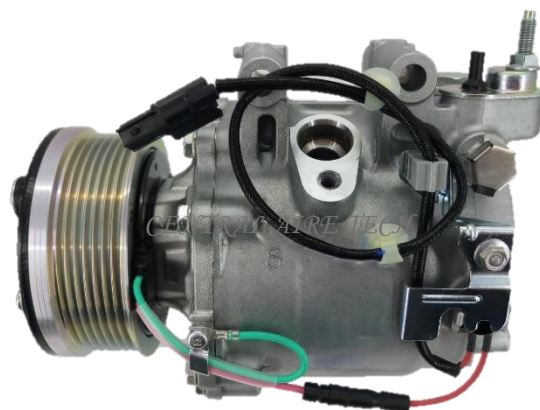

SANDEN   **CAT NO. 18-008**

COMPRESSOR TYPE: TRSE07
CAR MODEL : CIVIC 3410 1.8L
YEAR MODEL: 2005   **GROOVE: 7PK**