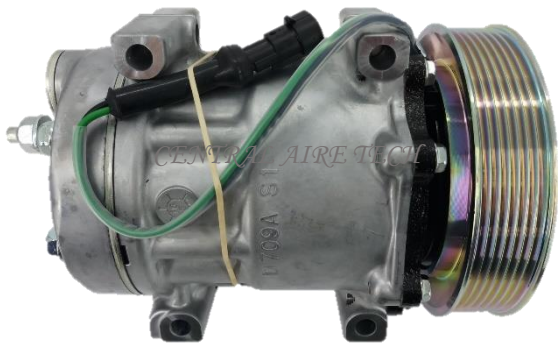

SANDEN   **CAT NO. 51-001**
COMPRESSOR TYPE: SD7H15 (SB REAR)
CAR MODEL: TRUCK XF95
YEAR MODEL: 2009   **GROOVE: 7PK**