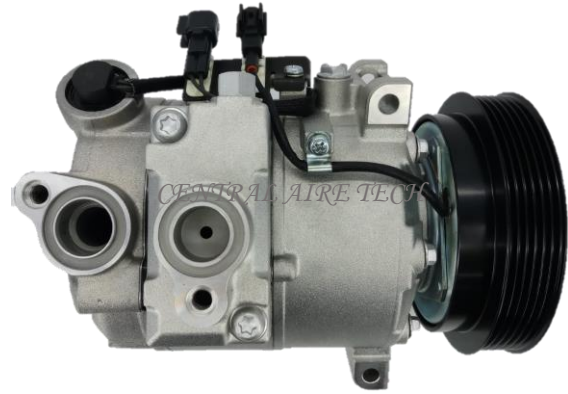

VALEO   **CAT NO. 46-008**

COMPRESSOR TYPE: DCS17EC
CAR MODEL: XC90
YEAR MODEL: 2005-2007   GROOVE: 6PK