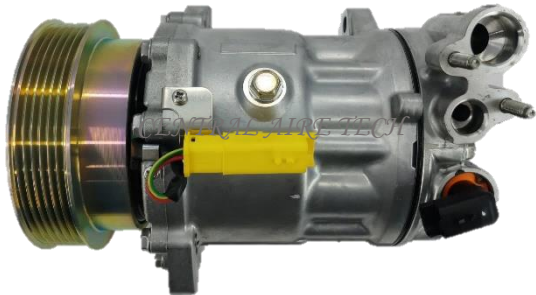

SANDEN   **CAT NO. 09-003**

COMPRESSOR TYPE: SD7C16 (4EM CRL)
CAR MODEL: C5 1.6L
YEAR MODEL: GROOVE: 6PK