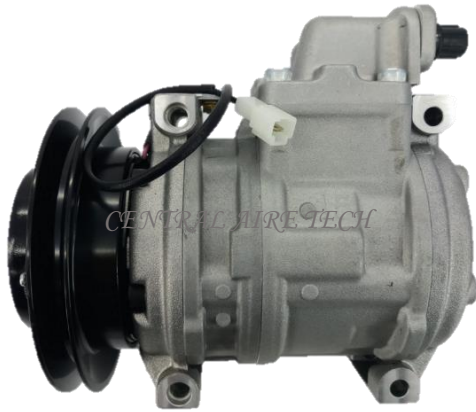

DENSO   **CAT NO. 29-031**

COMPRESSOR TYPE: 10PA15C
CAR MODEL: TRUCK (24V)
YEAR MODEL: **GROOVE: 1A**