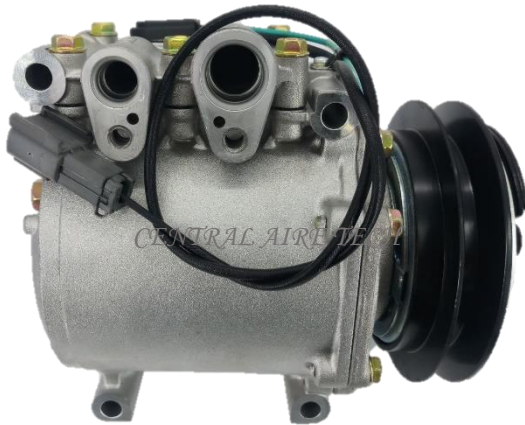

mitsubishi   **CAT NO. 31-117**

COMPRESSOR TYPE: MSC90C (LSF)
CAR MODEL: ROSA BUS 24V
YEAR MODEL: GROOVE: 1B

CENTRAL AIRE TECH

mitsubishi   **CAT NO. 31-118**

COMPRESSOR TYPE: FX105V
CAR MODEL: MIRAGE GS 1.6L GAS
YEAR MODEL: 1992   GROOVE: 1A