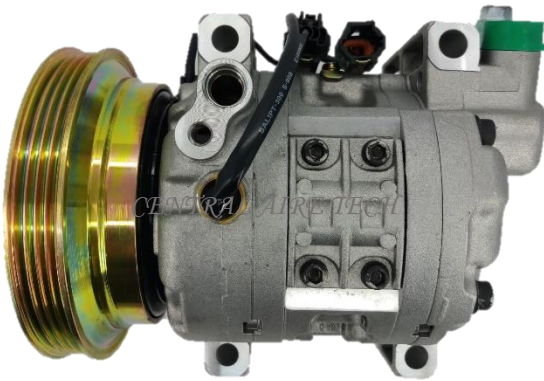

CALSONIC **CAT NO. 32-135**
COMPRESSOR TYPE: DKV14D (VSH)
CAR MODEL: SENTRA
YEAR MODEL: GROOVE: 4PK